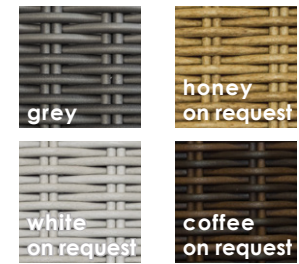

Fiber & weaving

Double post - halfmoon - synthetic