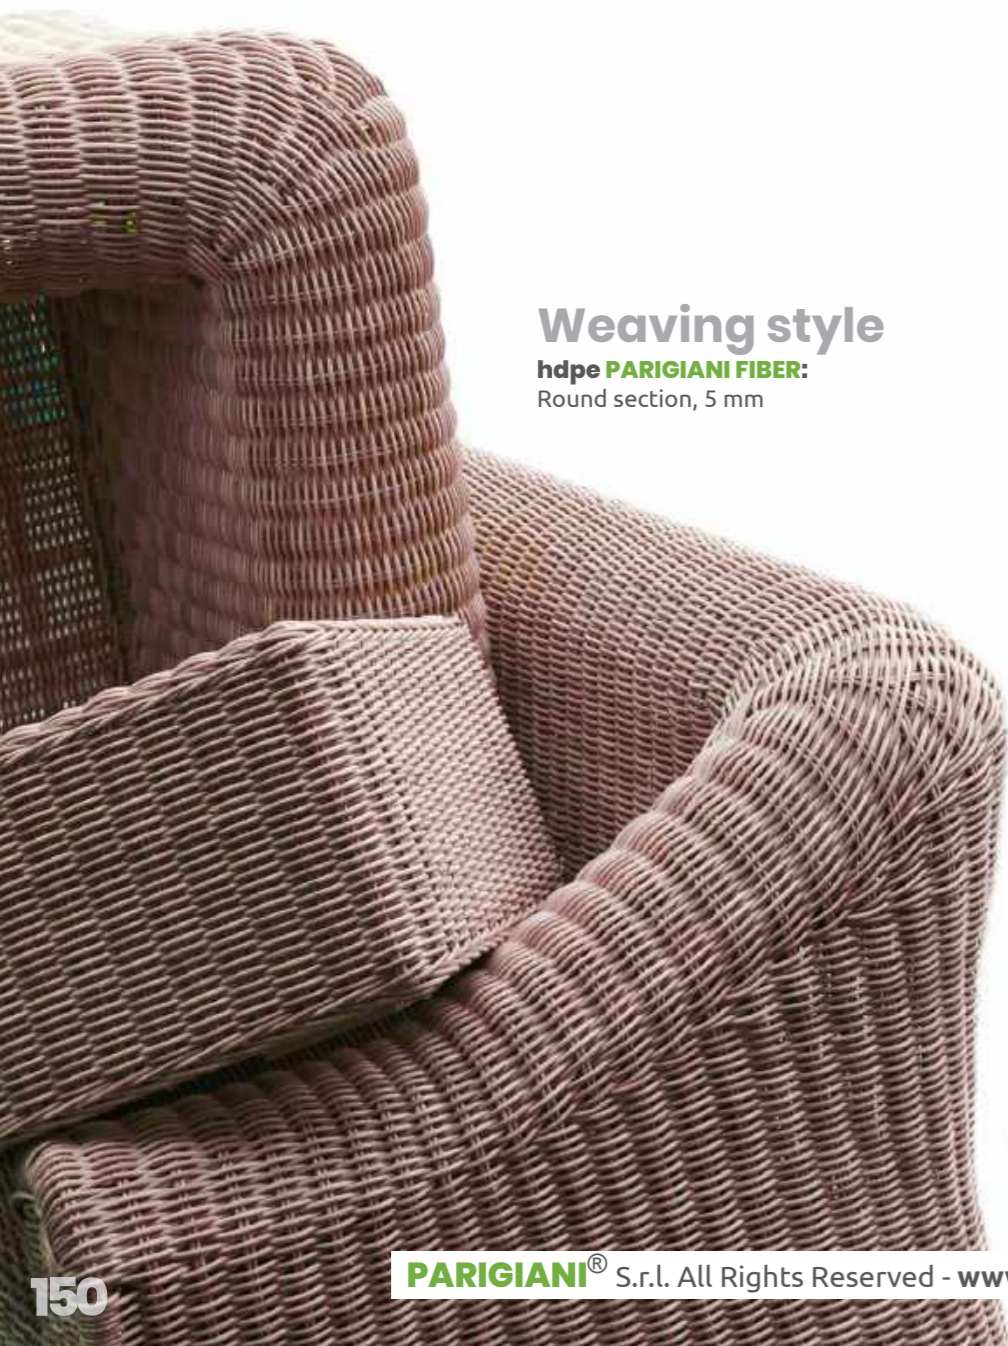

Großes Sofa

Kissen:
1 Sitzkissen
Zierkissen:
4 (50x50), 5 (40x40)

270x135 h70

Weaving style

hdpe **PARIGIANI FIBER:**

Round section, 5 mm

... just like a gift left by the sea. An intimate shell where to hide, to sink into and relax. **"CONCHIGLIONE"** with its strong aesthetic impact is sinuous as a wave. A unique piece having an exotic scent.