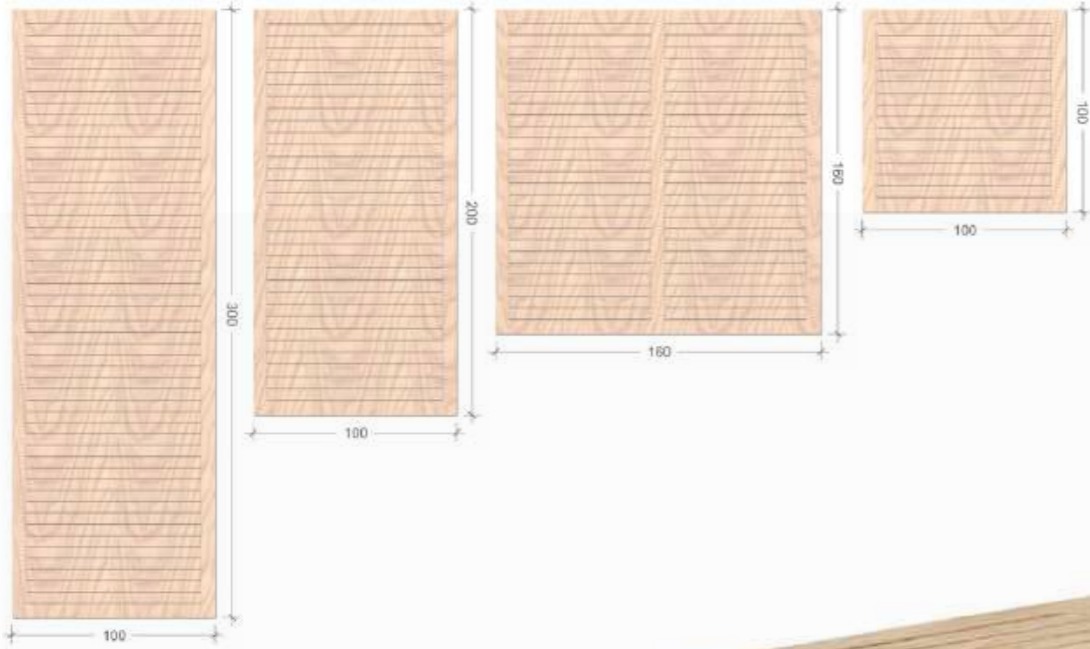

SOFIAUP Tavolo da fumo

Coffee table

Couchtisch

90>167X90 h40>59

TOP IN HPL
0792 CORTEN

SOFIA 100|200|300|160

SHANGHAI

Designed by Domenico Parigiani