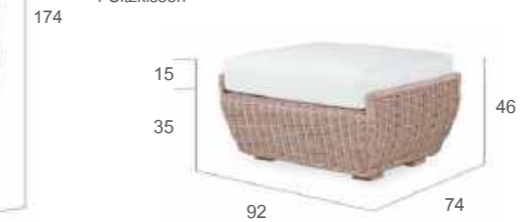

Pouf
Cuscini:
1 seduta

Stool
Cushions:
1 seat

Hocker
Kissen:
1 Sitzkissen