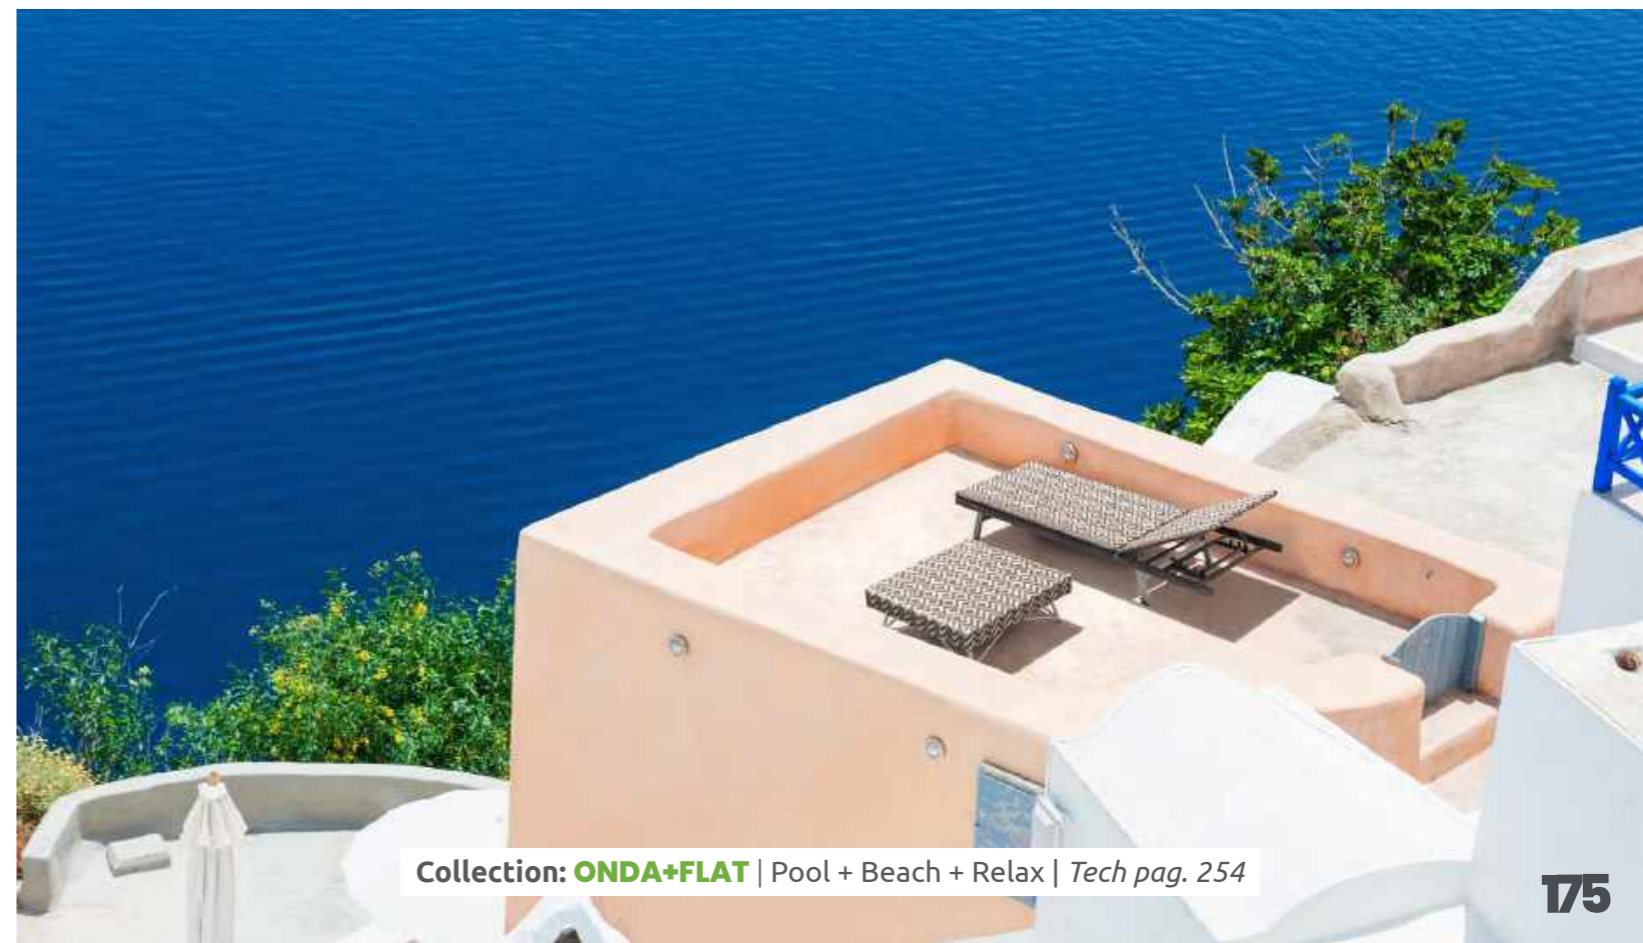

Lettino reclinabile

Reclinable sunbed
Verstellbare Liege

70x190 h40

Weaving style

hdpe **PARIGIANI FIBER:**

Flat section, 7 mm

Herringbone

Lettino reclinabile