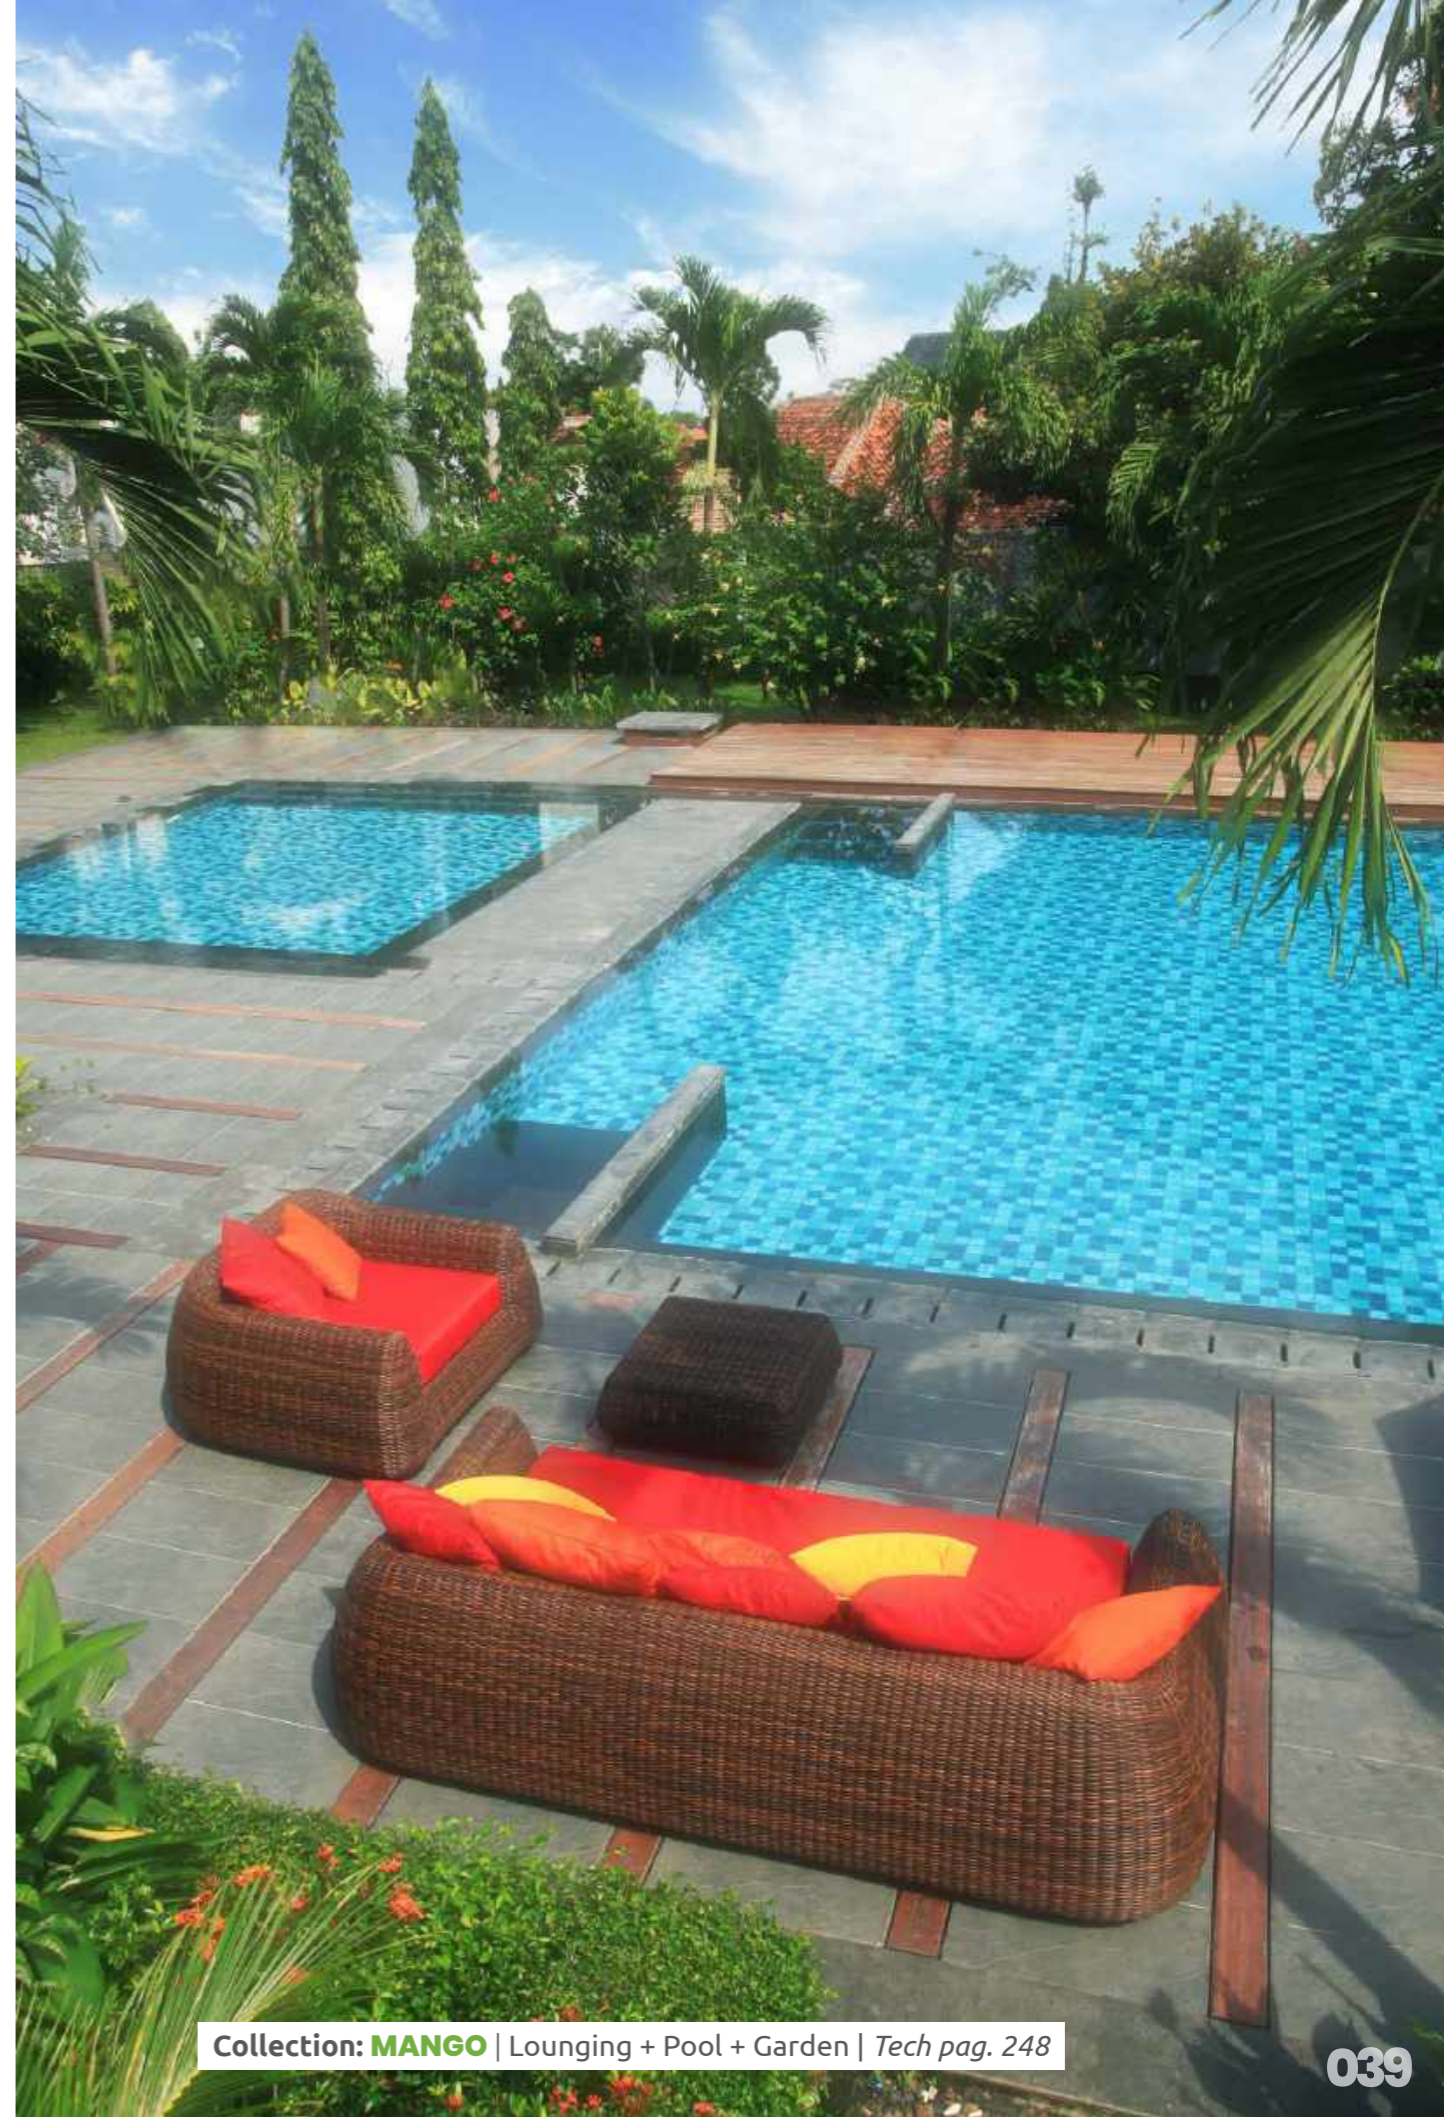

Weaving style

hdpe **PARIGIANI FIBER:**
Halfmoon section, 6 mm