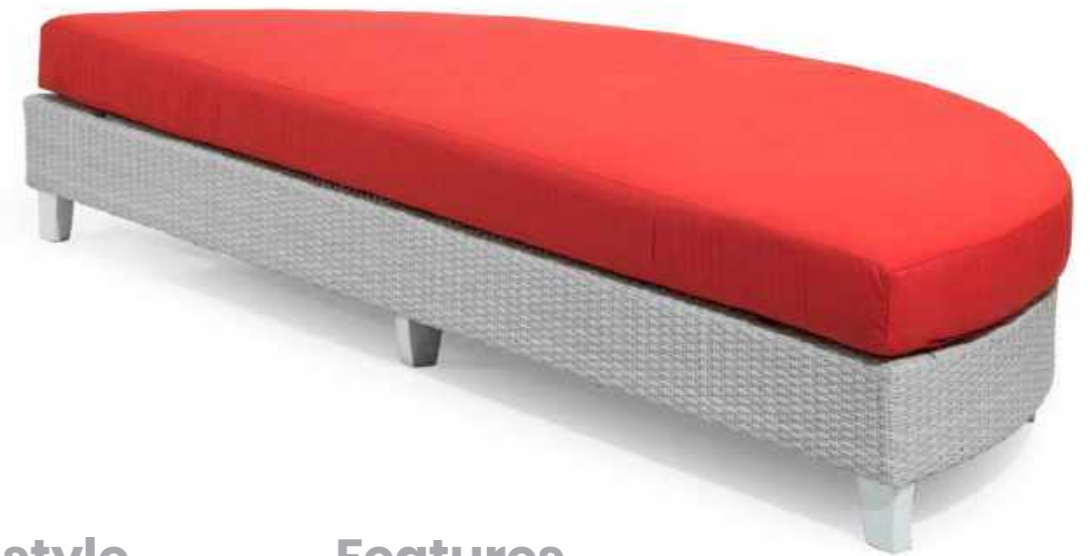

Weaving style

510.5.D

520.7.D

Features