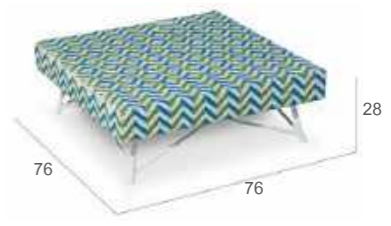

Cushions:
1 seat
1 back

Armteilelement

Kissen:
1 Sitzkissen
1 Rückenkissen

Tavolo da fumo

Coffee Table

Couchtisch

*Play with fiber
 Weaving on request*

hdpe PARIGIANI FIBER:
 Round section, 3 mm
Color Choice