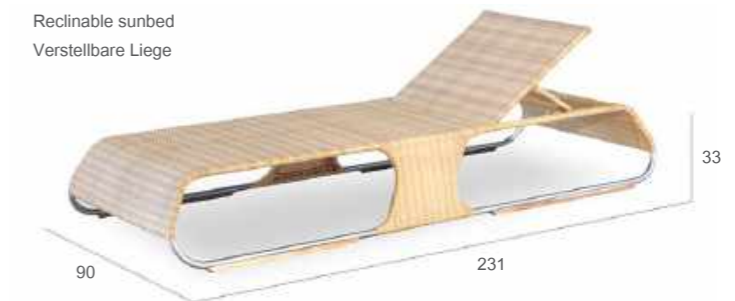

hdpe PARIGIANI FIBER:
 Flat section, 7 mm
AFRICA Style

Weaving style **Features**

520.7.S

Poltrona
 Lounge chair
 Sessel

Letino
 Sunbed
 Liege

Tavolo da fumo
 Coffee Table
 Couchtisch

Letino reclinabile
 Reclinable sunbed
 Verstellbare Liege