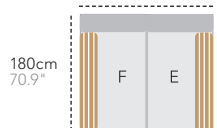

210cm
82.7"