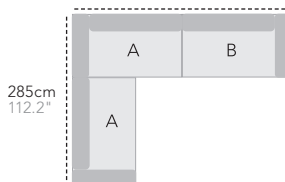

360cm
141.7"

Cane-line Materials

Tabletop

Ceramic

Ceramic basalt grey (CA)

Ceramic concrete grey (CB)

Nero black (CN)

Fossil black (COB)