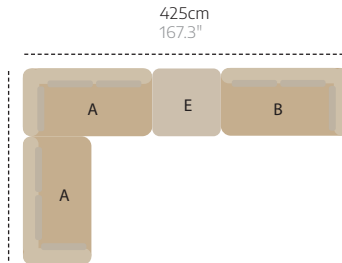

C

2-seater sofa, single module

D

Pouf

E

Coffee table

270cm
106.2"

270cm
106.2"