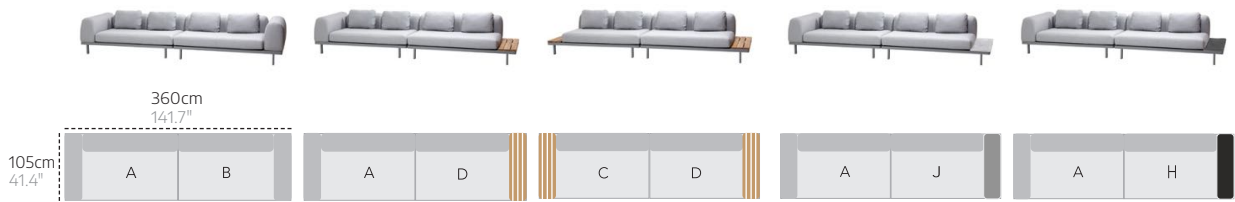

2-seater sofa,
back cushion
+Ceramic side table

285cm
112.2"

180cm
70.9"

210cm
82.7"

180cm
70.9"

Ocean combinations

Horizon combinations

A