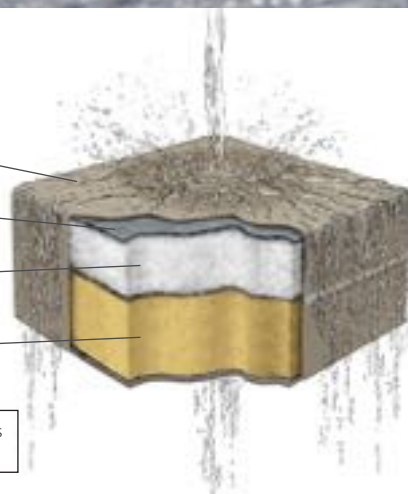

Cushion composition

Outer cover/fabric

Inner cover/rain cover

Padding

QuickDryFoam®

After a downpour, place the cushions in an upright position so the water can drain.

Approximately one hour after rainshowers your cushions are dry, and you can sit comfortable in your furniture again.