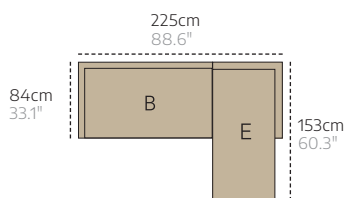

Modular options

Connect lounge combinations