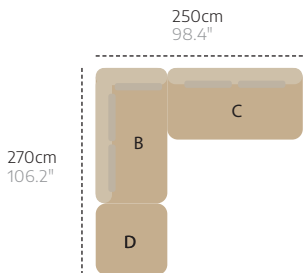

C

2-seater sofa, single module

D

Pouf

E

Coffee table

270cm
106.2"

270cm
106.2"