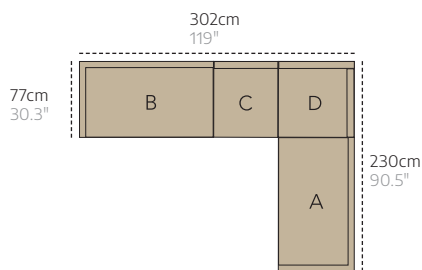

Connect dining/lounge combinations