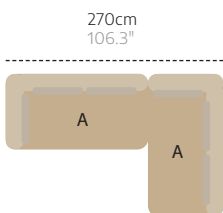

C

2-seater sofa, single module

D

Pouf

E

Coffee table

270cm
106.2"

270cm
106.2"