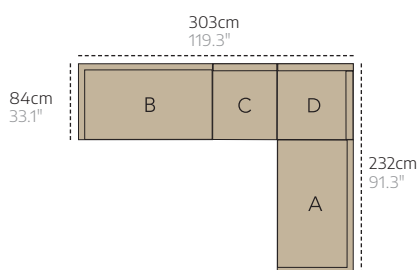

Modular options

Connect lounge combinations