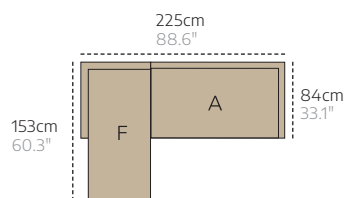

Modular options

Connect lounge combinations