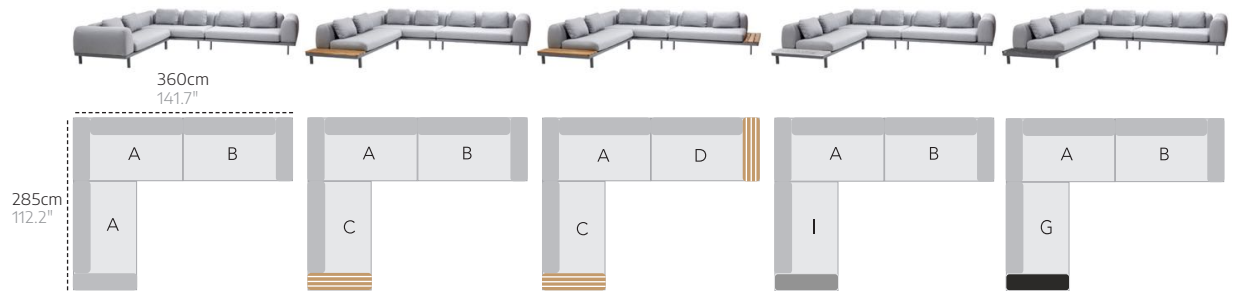

2-seater sofa,
back cushion
+Ceramic side table

285cm
112.2"

180cm
70.9"

210cm
82.7"

180cm
70.9"

Ocean combinations

Horizon combinations

A