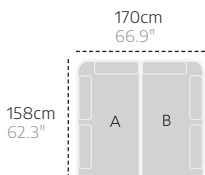

Horizon combinations

A

B