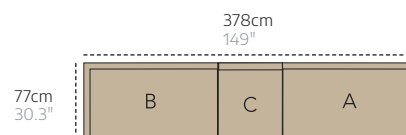

Connect dining/lounge combinations