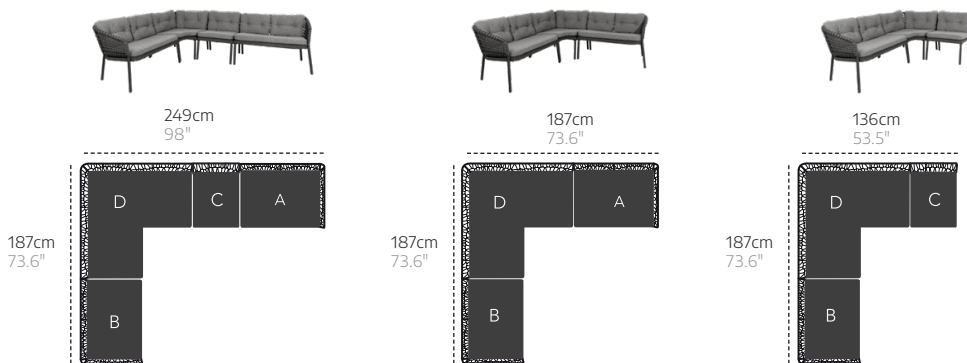

2-seater sofa,
back cushion
+Ceramic side table

285cm
112.2"

180cm
70.9"

210cm
82.7"

180cm
70.9"

Ocean combinations

Horizon combinations

A