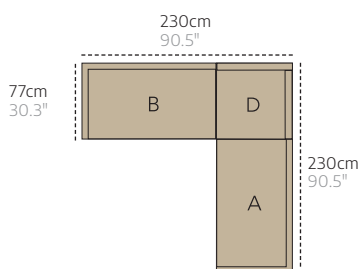

Connect dining/lounge combinations