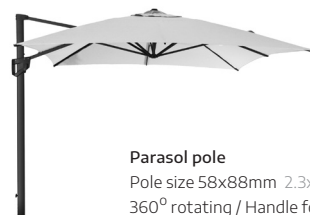

Design by Cane-line design team

ILLUSION LAMP
Design by Cane-line design team

accessories / 245

Parasols

Hyde luxe tilt 3x3m

Parasol with tilt function

Parasol pole

Pole size 58x88mm 2.3x3.5"
360° rotating / Handle for operating
H 270cm 106.3"
WxD 300x300cm 118.1x118.1"

100% solution dyed polyester 280gr/m²

● 583X3Y505 / Anthracite

● 583X3Y506 / Light grey

● 583X3Y507 / Taupe

Hyde luxe 3x4m

Hanging parasol

Parasol pole

Pole size 58x88mm 2.3x3.5"
360° rotating / Handle for operating
H 278cm 109.5"
WxD 300x400cm 118.1x157.5"

100% solution dyed polyester 280gr/m²

● 583X4Y505 / Anthracite

● 583X4Y506 / Light grey

● 583X4Y507 / Taupe

Hyde luxe tilt 3x3m

Parasol with tilt function

Parasol pole

Pole size 58x88mm 2.3x3.5"
360° rotating / Handle for operating
H 270cm 106.3"
WxD 300x300cm 118.1x118.1"