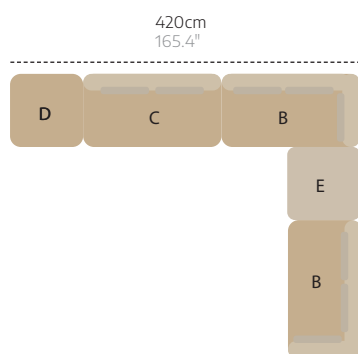

C

2-seater sofa, single module

D

Pouf

E

Coffee table

270cm
106.2"

270cm
106.2"