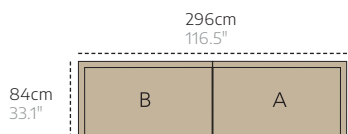

Modular options

Connect lounge combinations