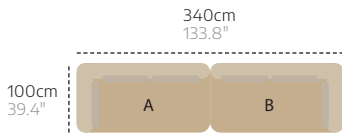

C

2-seater sofa, single module

D

Pouf

E

Coffee table

270cm
106.2"

270cm
106.2"