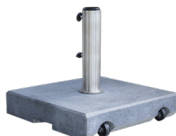

5718GR - Parasol base w/ wheels - granite

50kg - 110lbs

WxD 45x45cm 21.3x21.3"

H 46cm 18.1"

Pole hole Ø52mm 2" + Ø50mm 1.9" + Ø48mm 1.8" + Ø38mm 1.5" + Ø32mm 1.3"