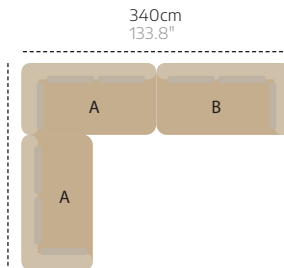

C

2-seater sofa, single module

D

Pouf

E

Coffee table

270cm
106.2"

270cm
106.2"