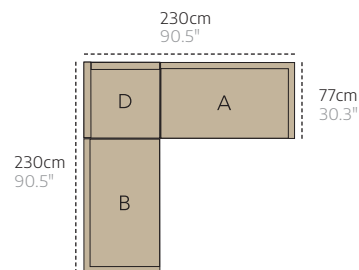

Connect dining/lounge combinations