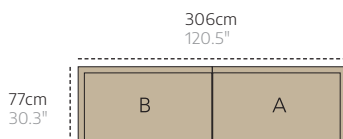

Connect dining/lounge combinations