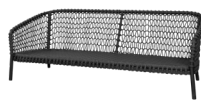

Ocean large 3-seater sofa

W 202cm 79.5"
D 90cm 35.4"
H 73cm 28.7"
S 40cm 15.7"
A 60cm 23.6"

Designer: Cane-line design team
Material: Cane-line Soft Rope
Frame: Aluminium
Cover: Cover no. 24

● 5537RODG / Dark grey