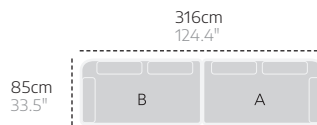

Horizon combinations

A

B