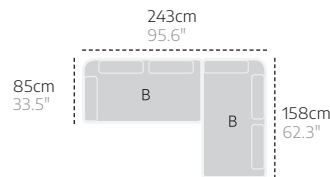

Horizon combinations

A

B