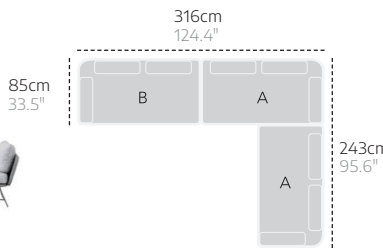

Horizon combinations

A

B