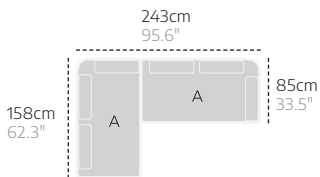

Horizon combinations

A

B