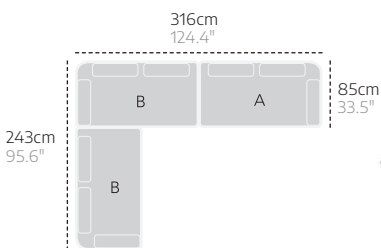

Horizon combinations

A

B