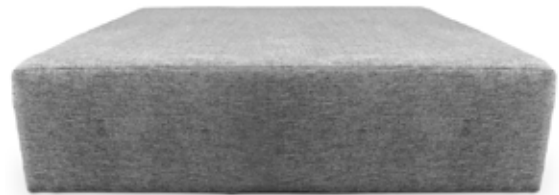

KAI.FS.135

- ✂ fabric
- 📏 H35 . W135 . D135 cm
- ▽ flex

▽ For **color possibilities**, see page 246-253