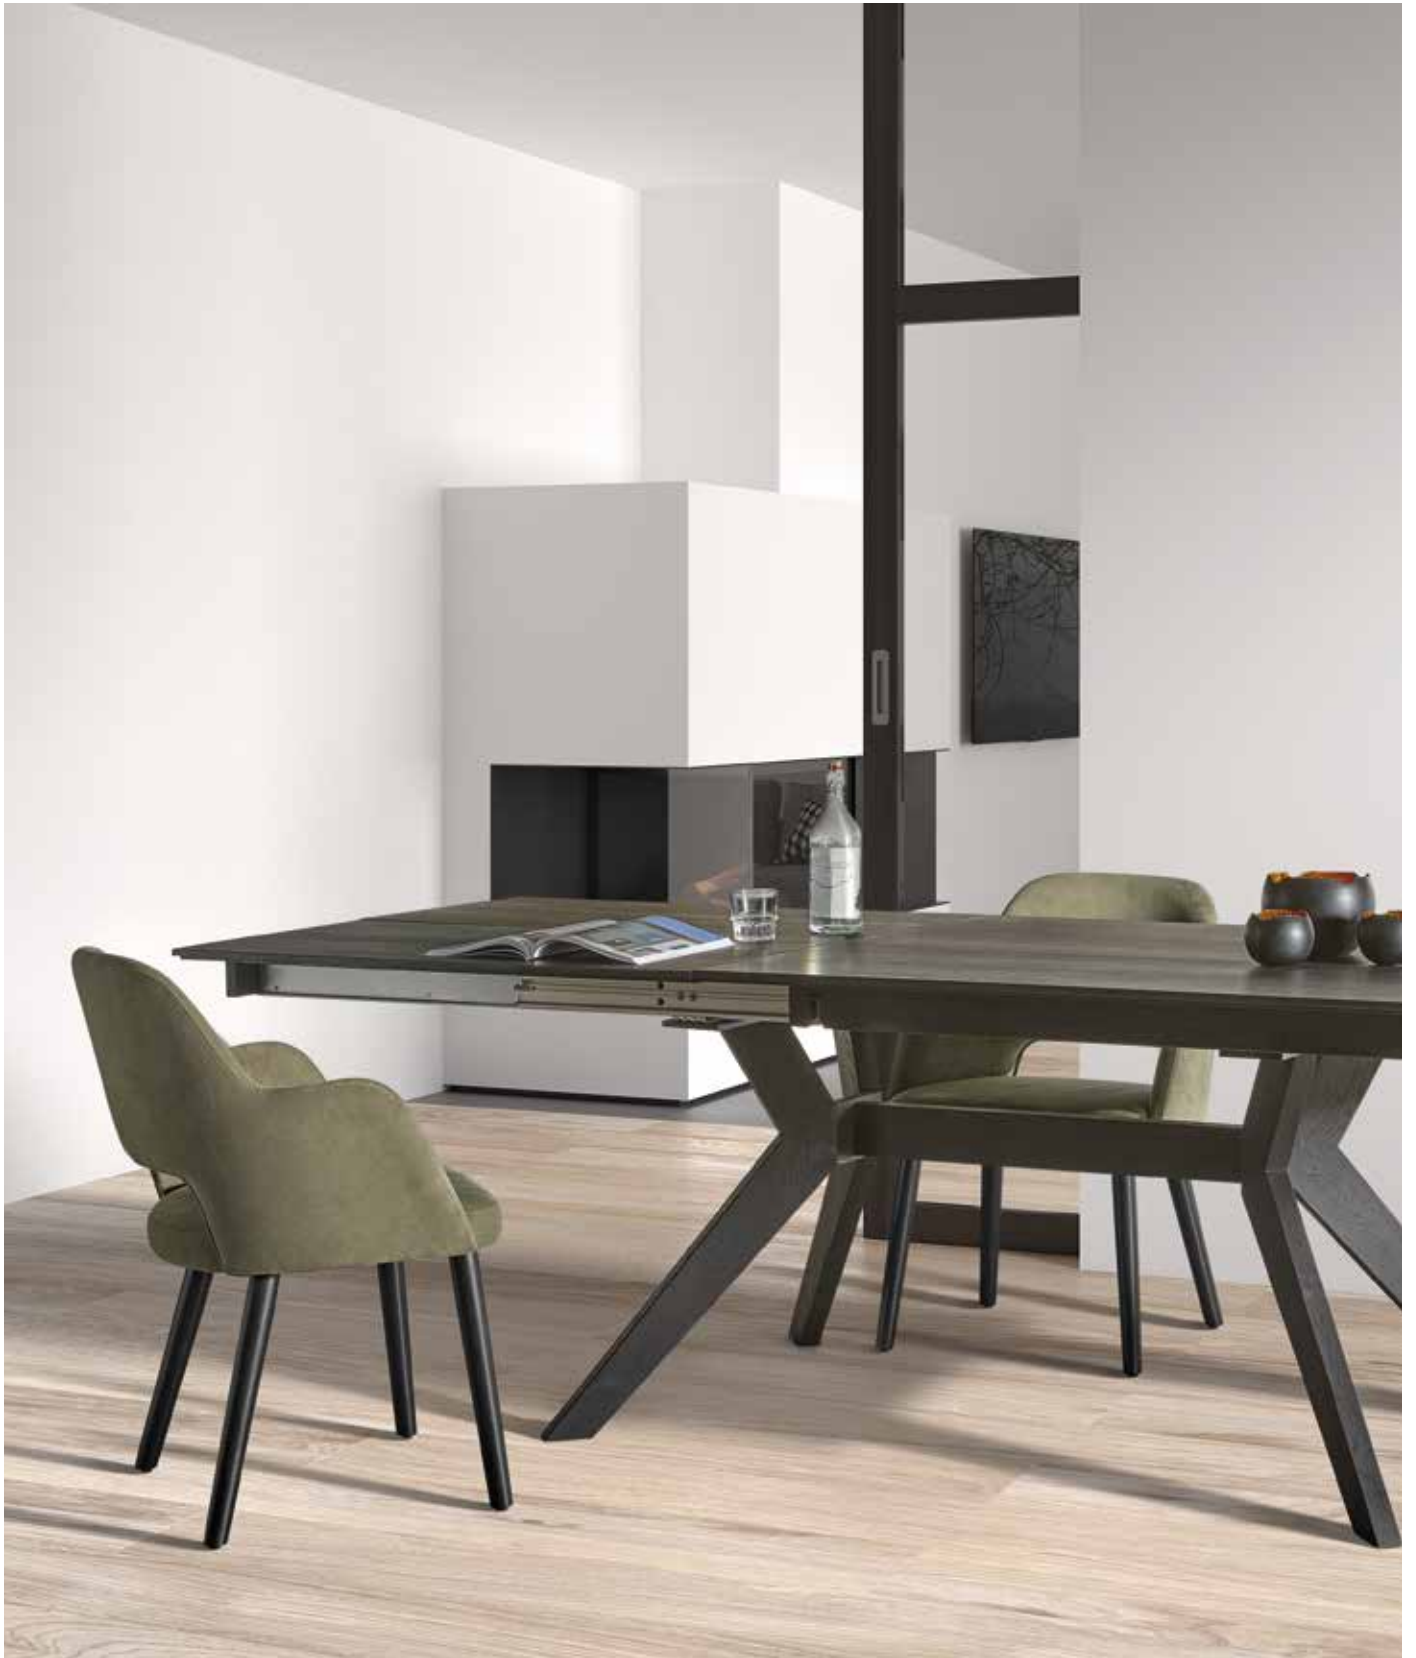

▽ flex

BAR CHAIR

NEO.BC

✂ fabric/leather,
square beech legs

📏 H120 . W54 . D59 cm
HS82 . HA99 cm

▽ flex

▽ For color possibilities, see page 246-253

Eva round beech legs