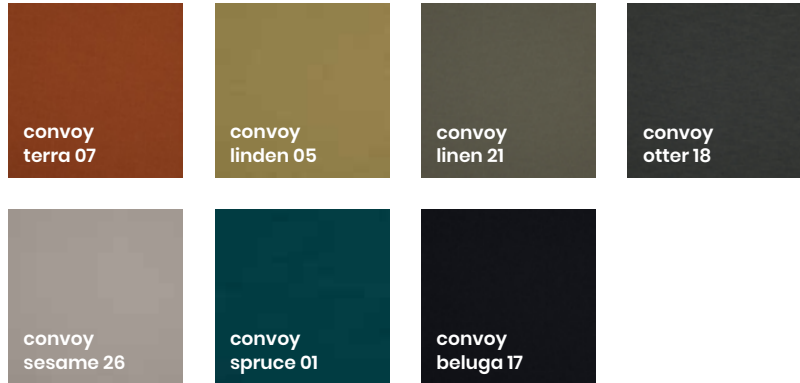

FABRIC GROUP 3

Colour shades may slightly vary from different dye-lots

Collection CONVOY

- 146 cm wide, 100% PES
- ✓ Martindale: 100.000
- ☀ Lightfastness: 4
- 🛡 Fibreguard: yes