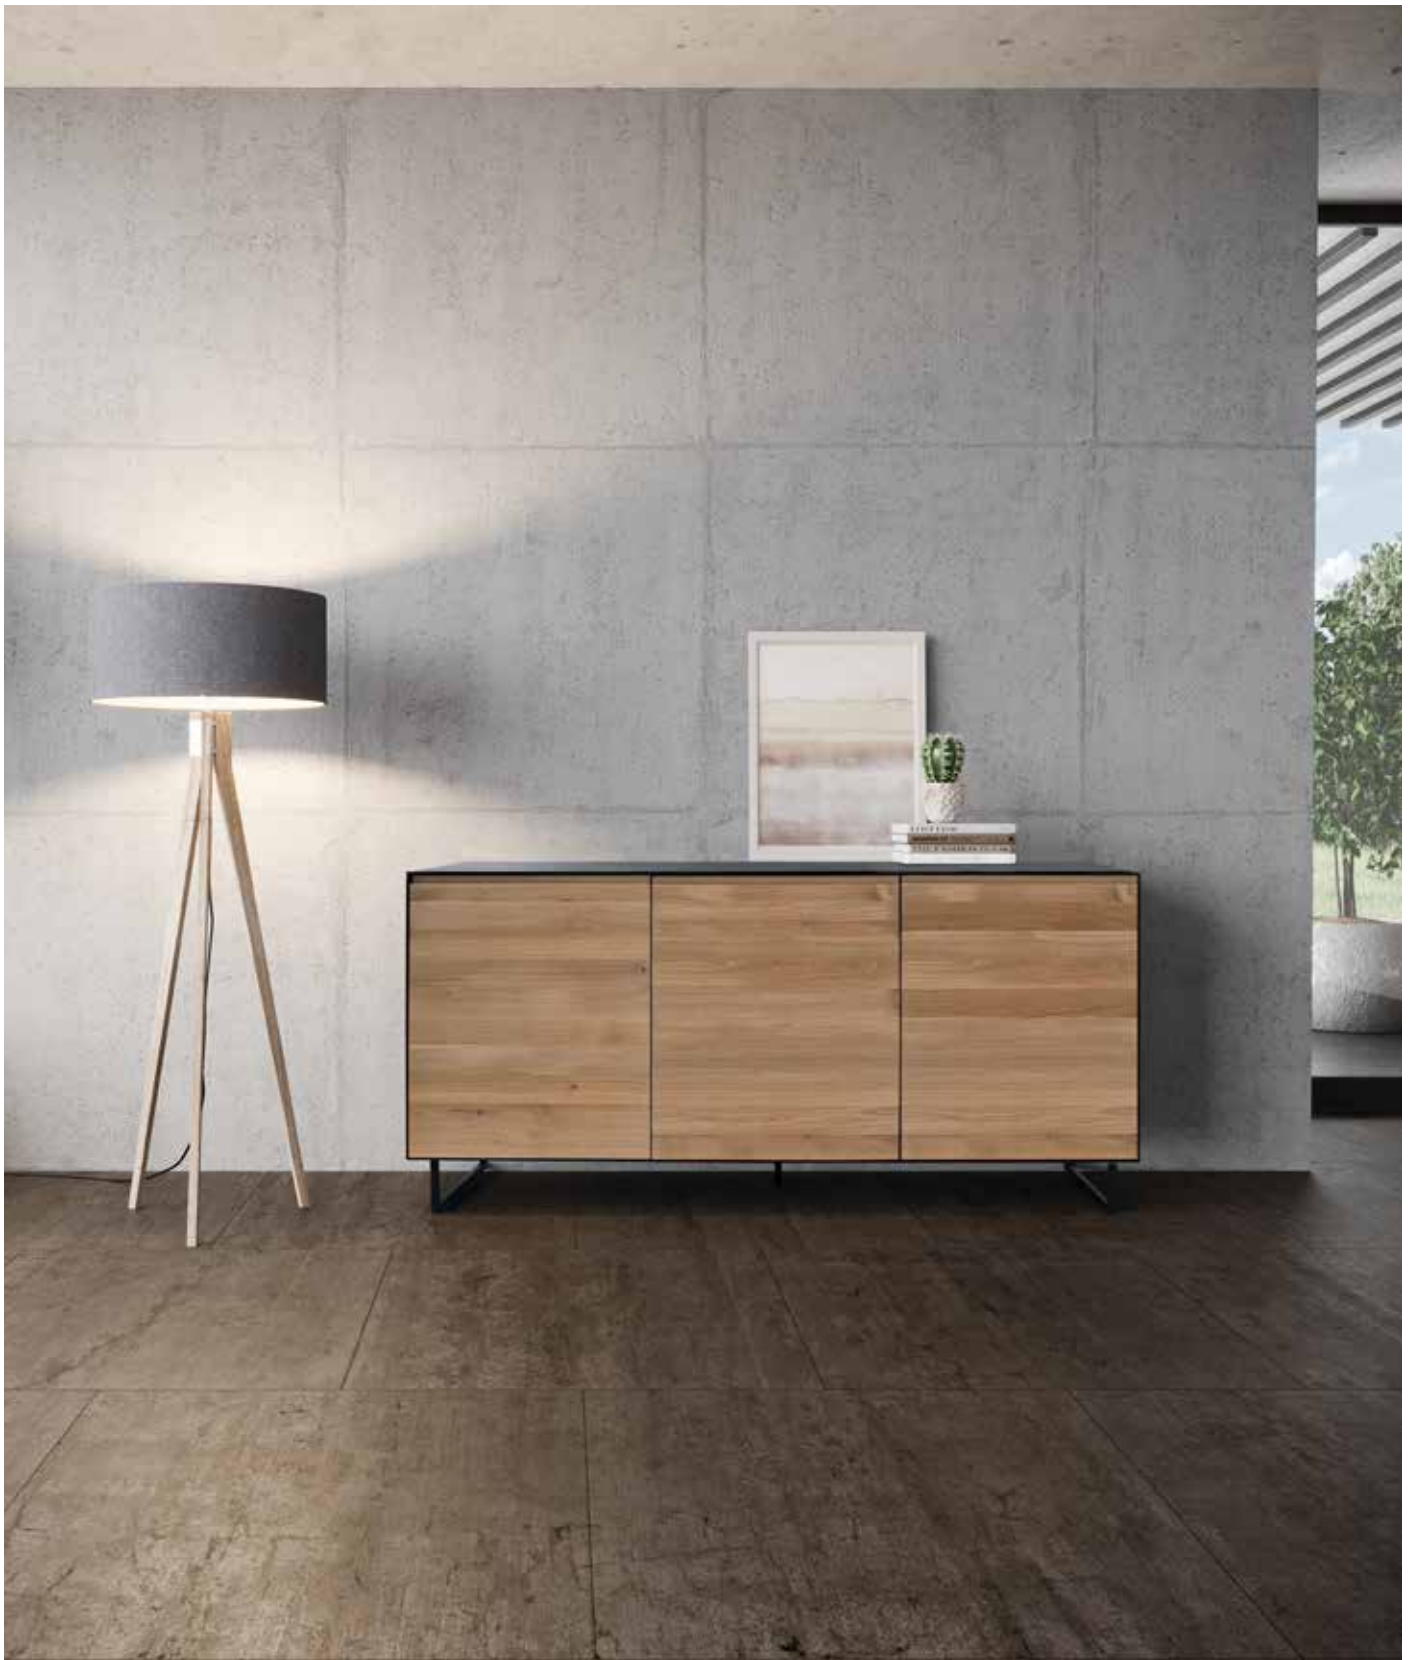

📏 H85 . W180 . D46 cm

▽ flex

HD4.DLDL3.L3.P1

✎ black veneer oak frame,
doors and drawers oak,
black metal legs

📏 H85 . W240 . D46 cm

▽ flex

Fast line:

- black veneer oak frame, front oak naturel + black metal legs