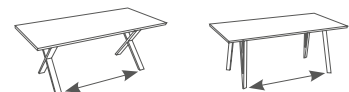

Fast line:

- table top griffin beige, marble black and emperador mat
- only in W300 . D130 cm

RACLIN TABLE TOP CERAMIC WITH METAL TABLE LEGS

Only one height
74 cm

H77 cm for King,
only available from W240 cm

fast line

fast line

Dimensions

DINING TABLE

W220 . D100 . H74 cm
W240 . D100 . H74 cm
W260 . D100 . H74 cm
W280 . D100 . H74 cm
W300 . D100 . H74 cm

W220 . D110 . H74 cm
W240 . D110 . H74 cm
W260 . D110 . H74 cm
W280 . D110 . H74 cm
W300 . D110 . H74 cm

W220 . D130 . H74 cm
W240 . D130 . H74 cm
W260 . D130 . H74 cm
W280 . D130 . H74 cm
W300 . D130 . H74 cm

dimension between legs

142 cm
162 cm
182 cm
202 cm
222 cm

142 cm
162 cm
182 cm
202 cm
222 cm

142 cm
162 cm
182 cm
202 cm
222 cm