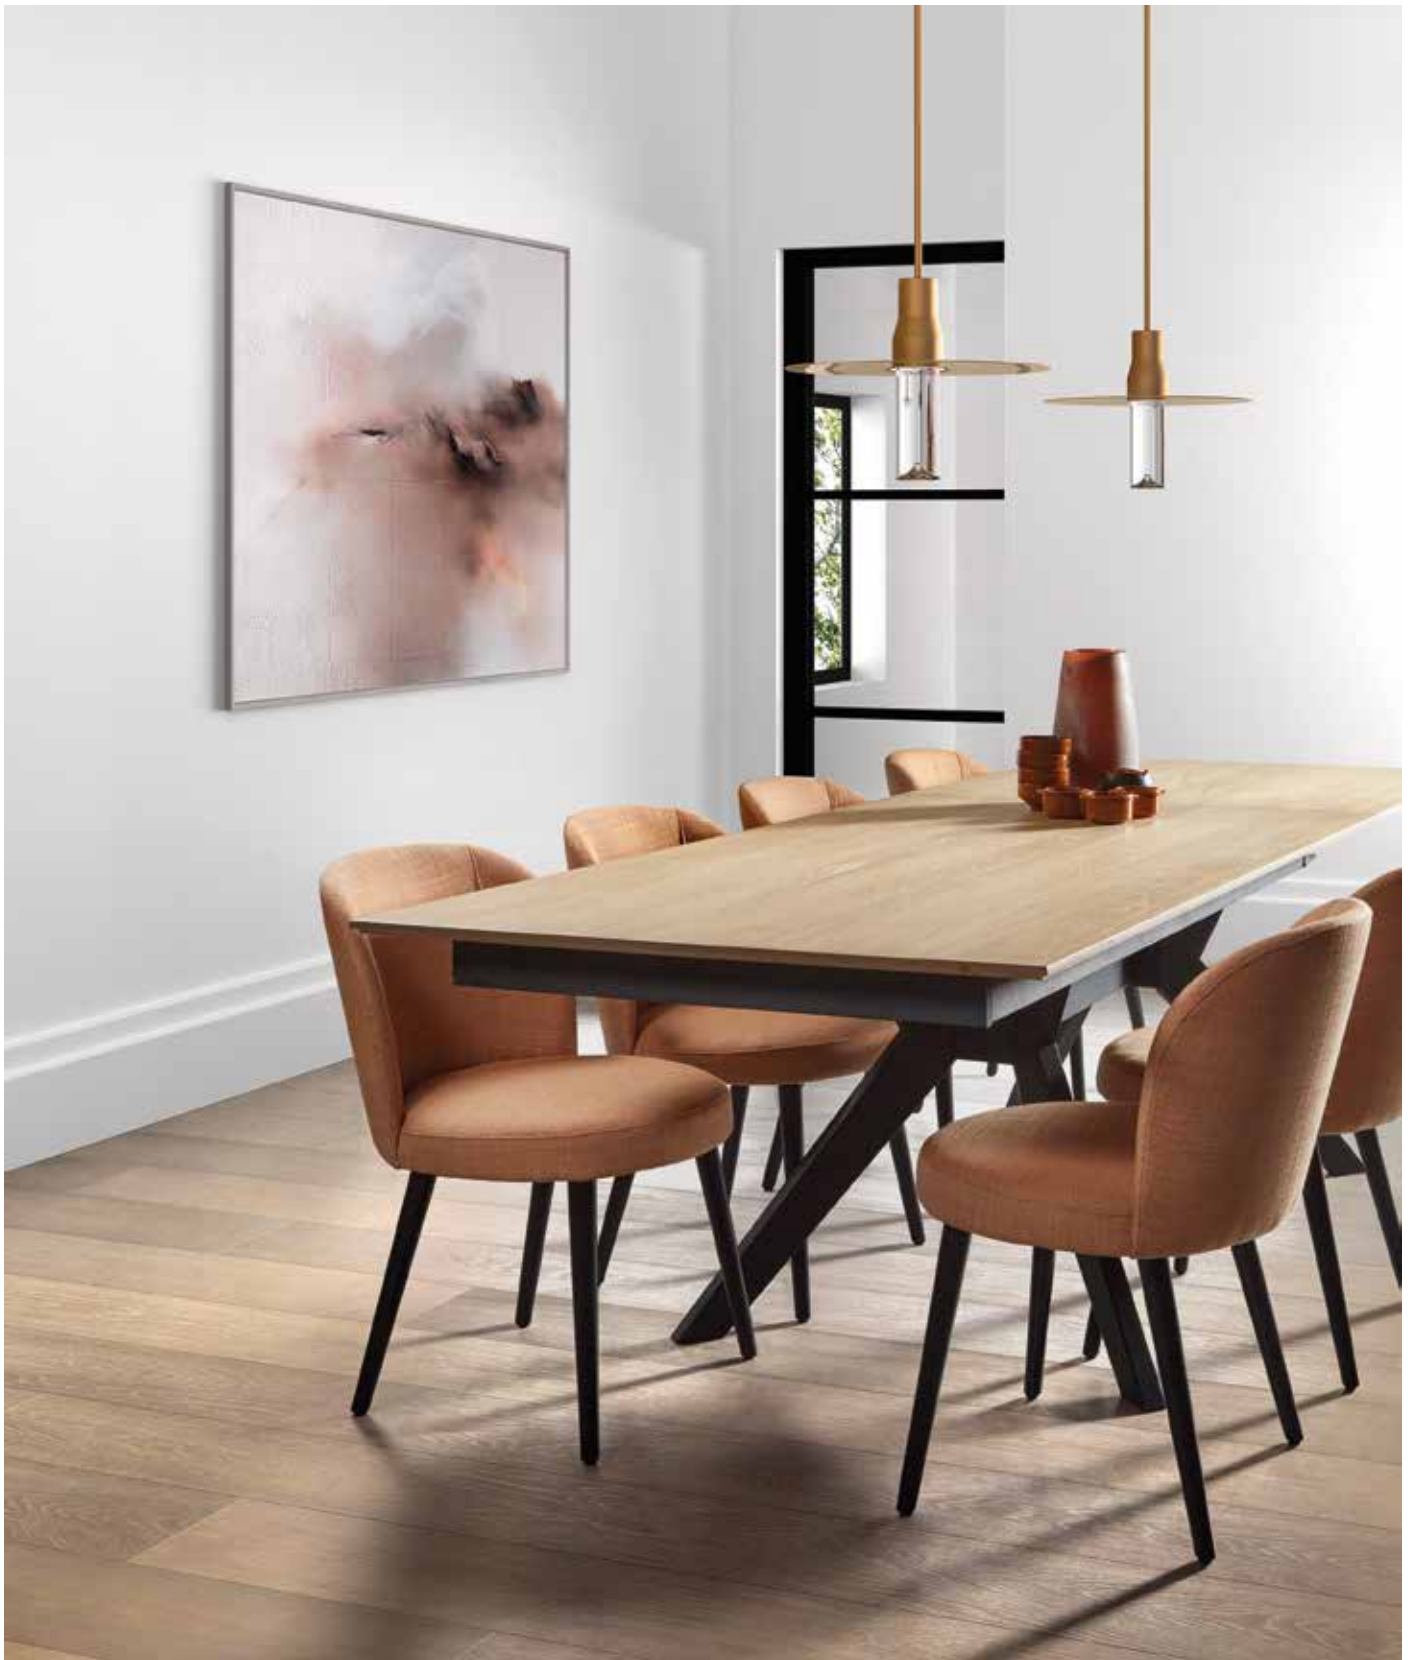

▽ For color possibilities, see page 246-253

Lyl

DINING CHAIR

Possible with piping (option A)

LYL.DC

- ✂ fabric/leather, round beech legs
- 📏 H83 . W53 . D57 cm
HS46 cm
- ▽ flex

▽ For **color possibilities**, see page 246-253