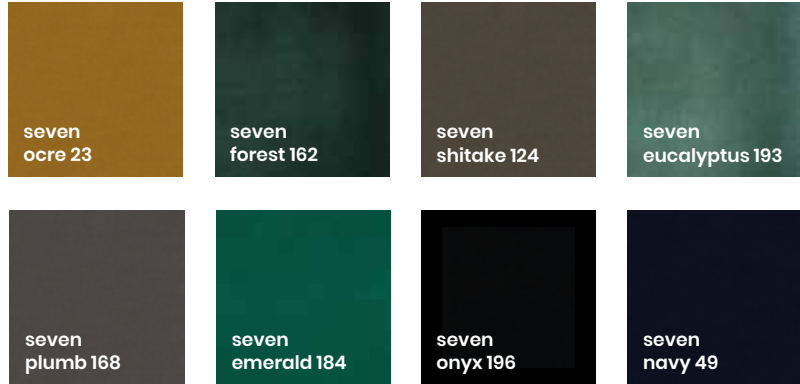

RMC MAINTENANCE AND REPAIR KIT TEAK EBONY

BC10345

With this product you will enjoy your teak items for years to come.

CASTLE LINE
© 2011

Fabrics & colors

Did you know that there are more than 250 different fabrics available for our seating furniture? Choosing the right fabric can sometimes be overwhelming and complicated, especially since there are so many possibilities! But choosing the right fabric is very important and we are happy to assist you in doing so. Be sure to visit one of our dealers, where they will be happy to help you choose the right fabric to match the rest of your interior.

Seat colors

FABRIC GROUP 1

Colour shades may slightly vary from different dye-lots

Collection SEVEN

-  138 cm wide, 90% PES / 10% CO
-  Martindale: <100.000
-  Lightfastness: 4-5
-  Waterrepellant: yes

Collection OLD