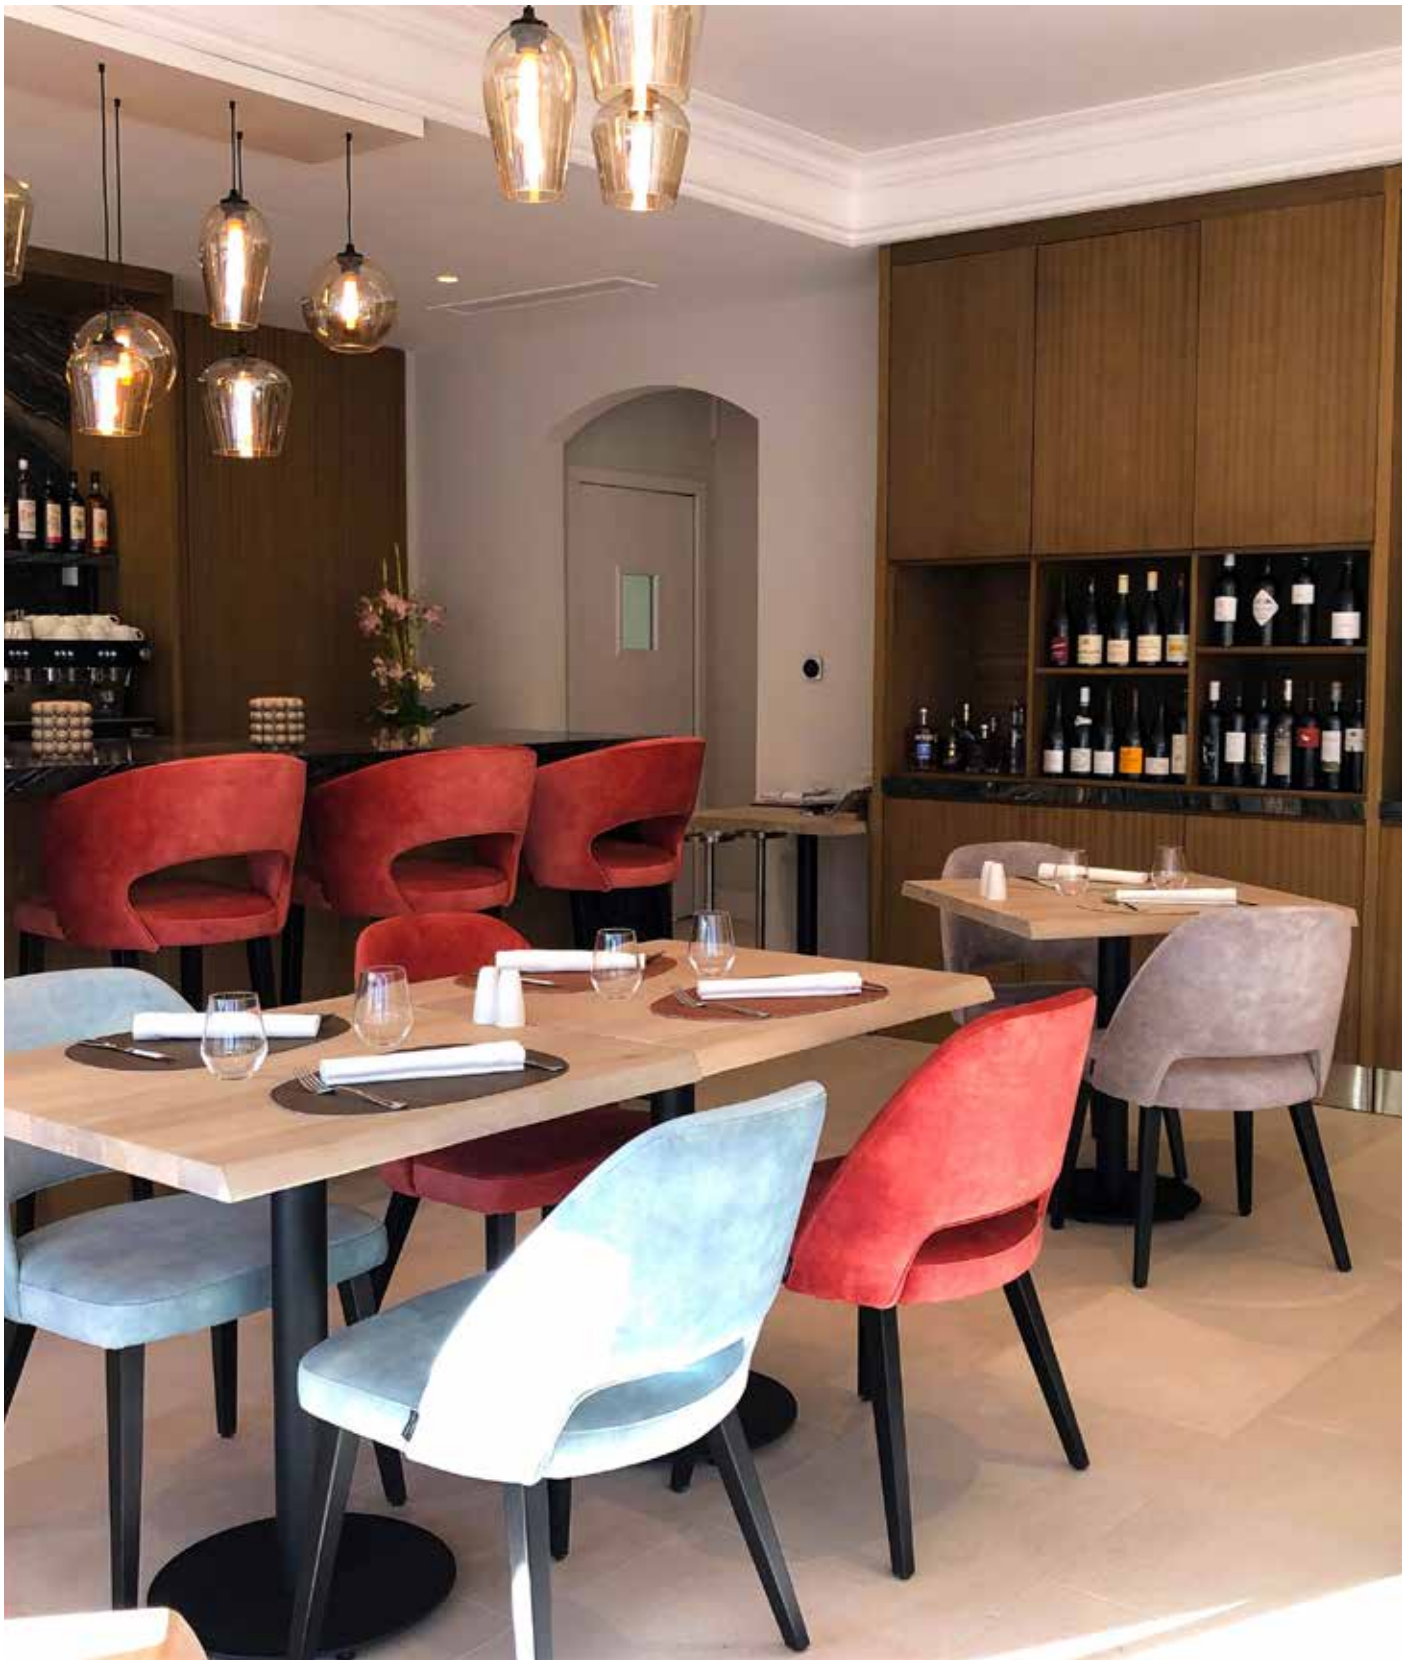

FAY.BC

✂ fabric/leather,
round beech legs

📏 H113 . W55 . D57 cm
HS82 . HA105 cm

▽ flex

▽ For **color possibilities**, see page page 246-253

Bob square beech legs

*possible with
piping (option A)*

ARMCHAIR