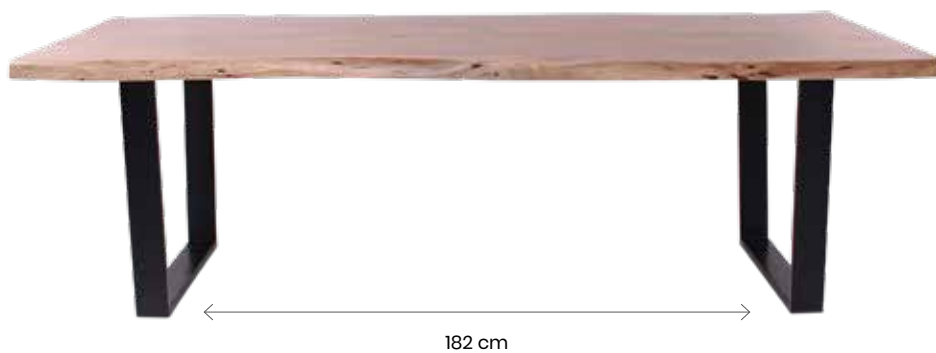

A2469

- acacia naturel trunk table top, black iron table legs
- H76 . W240 . D100 cm
- fix