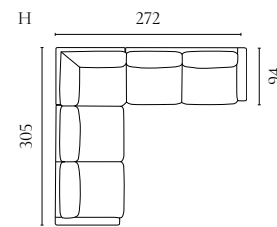

PRODUCT NAME	NUMBER	DEPTH × WIDTH × HEIGHT	SEAT DEPTH × HEIGHT
A	North Sofa 2½ seater	01-204-01	96 × 183 × 82 cm	61 × 45 cm
B	North Sofa 3 seater	01-204-05	96 × 216 × 82 cm	61 × 45 cm
C	North Sofa 3 seater with chaise longue – left / right	01-204-10 01-204-15	163 × 263 × 82 cm	61 × 45 cm
D	North Sofa 4 seater with chaise longue – left / right	01-204-20 01-204-25	163 × 296 × 82 cm	61 × 45 cm
E	North Corner Sofa 7 seater (3 corner 3)	01-204-45	305 × 305 × 82 cm	61 × 45 cm
F	North Corner Sofa 6 seater (2½ corner 2½)	01-204-30	272 × 272 × 82 cm	61 × 45 cm
G	North Corner Sofa 6 seater (2½ corner 3)	01-204-35	272 × 305 × 82 cm	61 × 45 cm
H	North Corner Sofa 6 seater (3 corner 2½)	01-204-40	305 × 272 × 82 cm	61 × 45 cm
I	North Pouf	02-204-05	90 × 94 × 45 cm	45 cm
J	North Pouf	02-204-01	73 × 73 × 45 cm	45 cm