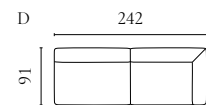

PRODUCT NAME	NUMBER	DEPTH × WIDTH × HEIGHT	SEAT DEPTH × HEIGHT
A	Caisa 2 seater	01-081-01	91 × 182 × 73 cm	70 × 44 cm
B	Caisa 3 seater	01-081-05	91 × 242 × 73 cm	70 × 44 cm
C	Caisa 2 seater with open end – left / right	01-081-10 01-081-15	91 × 182 × 73 cm	70 × 44 cm
D	Caisa 3 seater open end – left / right	01-081-20 01-081-25	91 × 242 × 73 cm	70 × 44 cm
E	Caisa 3 seater with chaise longue – left / right	01-081-30 01-081-35	161 × 303 × 73 cm	70 × 44 cm
F	Caisa 4 seater with chaise longue – left / right	01-081-40 01-081-45	161 × 363 × 73 cm	70 × 44 cm
G	Caisa 5 seater with corner	00-081-01	212 × 212 × 73 cm	70 × 44 cm
H	Caisa 6 seater with corner	00-081-02	273 × 273 × 73 cm	70 × 44 cm
I	Caisa 7 seater with corner	00-081-03	333 × 333 × 73 cm	70 × 44 cm
J	Caisa Chaise Longue – left / right	01-081-50 01-081-55	161 × 121 × 73 cm	70 × 44 cm
K	Caisa Back Unit with armrest – left / right	01-081-60 01-081-65	91 × 121 × 73 cm	70 × 44 cm
L	Caisa Corner Unit – left / right	01-081-70 01-081-75	91 × 91 × 73 cm	70 × 44 cm
M	Caisa Back Unit – small	01-081-85	91 × 91 × 73 cm	70 × 44 cm
N	Caisa Back Unit – large	01-081-80	91 × 121 × 73 cm	70 × 44 cm
O	Caisa Pouf – small	02-130-01	91 × 91 × 44 cm	91 × 44 cm
P	Caisa Pouf – large	02-130-05	91 × 121 × 44 cm	91 × 44 cm