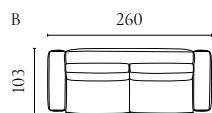

GEST SOFA BED

Designed by Studio Nooi

| | PRODUCT NAME | NUMBER | DEPTH × WIDTH × HEIGHT | SEAT DEPTH × HEIGHT |
|---|-------------------------|-----------|------------------------|---------------------|
| A | Gest Sofa Bed 2½ seater | 01-022-01 | 103 × 240 × 83 cm | 55 × 50 cm |
| B | Gest Sofa Bed 3 seater | 01-022-05 | 103 × 260 × 83 cm | 55 × 50 cm |
| C | Gest Pouf with storage | 02-022-01 | 103 × 103 × 49 cm | 55 × 50 cm |