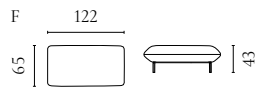

GEST SOFA BED

Designed by Studio Nooi

| | PRODUCT NAME | NUMBER | DEPTH × WIDTH × HEIGHT | SEAT DEPTH × HEIGHT |
|---|-------------------------|-----------|------------------------|---------------------|
| A | Gest Sofa Bed 2½ seater | 01-022-01 | 103 × 240 × 83 cm | 55 × 50 cm |
| B | Gest Sofa Bed 3 seater | 01-022-05 | 103 × 260 × 83 cm | 55 × 50 cm |
| C | Gest Pouf with storage | 02-022-01 | 103 × 103 × 49 cm | 55 × 50 cm |