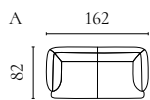

GEST SOFA BED

Designed by Studio Nooi

| | PRODUCT NAME | NUMBER | DEPTH × WIDTH × HEIGHT | SEAT DEPTH × HEIGHT |
|---|-------------------------|-----------|------------------------|---------------------|
| A | Gest Sofa Bed 2½ seater | 01-022-01 | 103 × 240 × 83 cm | 55 × 50 cm |
| B | Gest Sofa Bed 3 seater | 01-022-05 | 103 × 260 × 83 cm | 55 × 50 cm |
| C | Gest Pouf with storage | 02-022-01 | 103 × 103 × 49 cm | 55 × 50 cm |