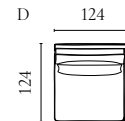

MALIN MODULAR SOFA

Designed by Says Who

	PRODUCT NAME	NUMBER	DEPTH × WIDTH × HEIGHT	SEAT DEPTH × HEIGHT
A	Malin Corner Module with 6 back cushions – left / right	01-099-15 01-099-01	124 × 124 × 61 cm	110 × 44 cm
B	Malin Back Module with 6 back cushions – large	01-099-20	124 × 112 × 61 cm	110 × 44 cm
C	Malin Back Module with 4 back cushions – small	01-099-25	124 × 58 × 61 cm	110 × 44 cm
D	Malin Corner Module with 2 back cushions – left / right	01-099-50 01-099-45	124 × 124 × 61 cm	110 × 44 cm
E	Malin Back Module with 2 back cushions – large	01-099-55	124 × 112 × 61 cm	110 × 44 cm
F	Malin Back Module with 2 back cushions – small	01-099-60	124 × 58 × 61 cm	110 × 44 cm
G	Malin Pouf	02-099-05	62 × 122 × 44 cm	44 cm
H	Malin Pouf	02-099-10	122 × 122 × 44 cm	44 cm
I	Malin 3 Modules with back Module – 6 back cushions – small	00-099-30	124 × 306 × 61 cm	112 × 44 cm
J	Malin 3 Modules with back Module – 6 back cushions – large	00-099-35	124 × 360 × 61 cm	112 × 44 cm
K	Malin 2 Modules with 6 back cushions	00-099-40	124 × 248 × 61 cm	112 × 44 cm
L	Malin 3 Modules with back Module – 2 back cushions – small	00-099-65	124 × 306 × 61 cm	112 × 44 cm
M	Malin 3 Modules with back Module – 2 back cushions – large	00-099-70	124 × 360 × 61 cm	112 × 44 cm
N	Malin 2 Modules with 2 back cushions	00-099-75	124 × 248 × 61 cm	112 × 44 cm