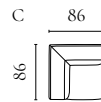

Find more information on all possible configurations at bolia.com