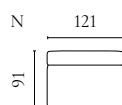

PRODUCT NAME	NUMBER	DEPTH × WIDTH × HEIGHT	SEAT DEPTH × HEIGHT
A	Caisa 2 seater	01-081-01	91 × 182 × 73 cm	70 × 44 cm
B	Caisa 3 seater	01-081-05	91 × 242 × 73 cm	70 × 44 cm
C	Caisa 2 seater with open end – left / right	01-081-10 01-081-15	91 × 182 × 73 cm	70 × 44 cm
D	Caisa 3 seater open end – left / right	01-081-20 01-081-25	91 × 242 × 73 cm	70 × 44 cm
E	Caisa 3 seater with chaise longue – left / right	01-081-30 01-081-35	161 × 303 × 73 cm	70 × 44 cm
F	Caisa 4 seater with chaise longue – left / right	01-081-40 01-081-45	161 × 363 × 73 cm	70 × 44 cm
G	Caisa 5 seater with corner	00-081-01	212 × 212 × 73 cm	70 × 44 cm
H	Caisa 6 seater with corner	00-081-02	273 × 273 × 73 cm	70 × 44 cm
I	Caisa 7 seater with corner	00-081-03	333 × 333 × 73 cm	70 × 44 cm
J	Caisa Chaise Longue – left / right	01-081-50 01-081-55	161 × 121 × 73 cm	70 × 44 cm
K	Caisa Back Unit with armrest – left / right	01-081-60 01-081-65	91 × 121 × 73 cm	70 × 44 cm
L	Caisa Corner Unit – left / right	01-081-70 01-081-75	91 × 91 × 73 cm	70 × 44 cm
M	Caisa Back Unit – small	01-081-85	91 × 91 × 73 cm	70 × 44 cm
N	Caisa Back Unit – large	01-081-80	91 × 121 × 73 cm	70 × 44 cm
O	Caisa Pouf – small	02-130-01	91 × 91 × 44 cm	91 × 44 cm
P	Caisa Pouf – large	02-130-05	91 × 121 × 44 cm	91 × 44 cm