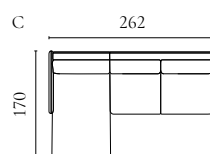

PRODUCT NAME	NUMBER	DEPTH × WIDTH × HEIGHT	SEAT DEPTH × HEIGHT
A	Pira Sofa Bed 2½ seater	01-089-01	102 × 180 × 81 cm	64 × 46 cm
B	Pira Sofa Bed 3 seater	01-089-05	102 × 196 × 81 cm	64 × 46 cm
C	Pira Sofa Bed 2½ seater with chaise longue and storage – left / right	01-089-15 01-089-10	170 × 262 × 81 cm	64 × 46 cm
D	Pira Sofa Bed 3 seater with chaise longue and storage – left / right	01-089-20 01-089-25	170 × 282 × 81 cm	64 × 46 cm
E	Pira Pouf with storage	02-136-01	72 × 87 × 46 cm	46 cm