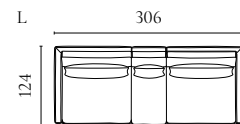

MALIN MODULAR SOFA

Designed by Says Who

	PRODUCT NAME	NUMBER	DEPTH × WIDTH × HEIGHT	SEAT DEPTH × HEIGHT
A	Malin Corner Module with 6 back cushions – left / right	01-099-15 01-099-01	124 × 124 × 61 cm	110 × 44 cm
B	Malin Back Module with 6 back cushions – large	01-099-20	124 × 112 × 61 cm	110 × 44 cm
C	Malin Back Module with 4 back cushions – small	01-099-25	124 × 58 × 61 cm	110 × 44 cm
D	Malin Corner Module with 2 back cushions – left / right	01-099-50 01-099-45	124 × 124 × 61 cm	110 × 44 cm
E	Malin Back Module with 2 back cushions – large	01-099-55	124 × 112 × 61 cm	110 × 44 cm
F	Malin Back Module with 2 back cushions – small	01-099-60	124 × 58 × 61 cm	110 × 44 cm
G	Malin Pouf	02-099-05	62 × 122 × 44 cm	44 cm
H	Malin Pouf	02-099-10	122 × 122 × 44 cm	44 cm
I	Malin 3 Modules with back Module – 6 back cushions – small	00-099-30	124 × 306 × 61 cm	112 × 44 cm
J	Malin 3 Modules with back Module – 6 back cushions – large	00-099-35	124 × 360 × 61 cm	112 × 44 cm
K	Malin 2 Modules with 6 back cushions	00-099-40	124 × 248 × 61 cm	112 × 44 cm
L	Malin 3 Modules with back Module – 2 back cushions – small	00-099-65	124 × 306 × 61 cm	112 × 44 cm
M	Malin 3 Modules with back Module – 2 back cushions – large	00-099-70	124 × 360 × 61 cm	112 × 44 cm
N	Malin 2 Modules with 2 back cushions	00-099-75	124 × 248 × 61 cm	112 × 44 cm