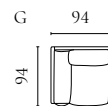

Find more information on all possible configurations at bolia.com