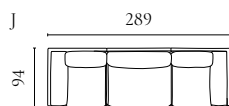

Find more information on all possible configurations at bolia.com