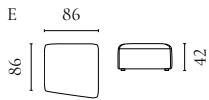

Find more information on all possible configurations at bolia.com