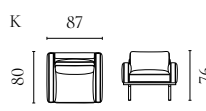

PRODUCT NAME	NUMBER	DEPTH × WIDTH × HEIGHT	SEAT DEPTH × HEIGHT
A	Elton Sofa 2 seater	01-030-01	100 × 186 × 77 cm	60 × 42 cm
B	Elton Sofa 2½ seater	01-030-05	100 × 220 × 77 cm	60 × 42 cm
C	Elton Sofa 3 seater	01-030-10	100 × 258 × 77 cm	60 × 42 cm
D	Elton Sofa 3 seater with chaise longue – left / right	01-030-20 01-030-25	163 × 266 × 77 cm	60 × 42 cm
E	Elton Sofa 3½ seater with chaise longue – left / right	01-030-30 01-030-35	163 × 300 × 77 cm	60 × 42 cm
F	Elton Sofa 4 seater with chaise longue – left / right	01-030-40 01-030-45	163 × 338 × 77 cm	60 × 42 cm
G	Elton Corner Sofa 6 seater – left / right	01-030-60 01-030-65	296 × 255 × 77 cm	60 × 42 cm
H	Elton Corner Sofa 6 seater with open end – left / right	01-030-70 01-030-75	255 × 296 × 77 cm	60 × 42 cm
I	Elton Sofa 2½ seater with open end – left / right	01-030-80 01-030-85	100 × 255 × 77 cm	60 × 42 cm
J	Elton Daybed	02-030-10	207 × 100 × 42 cm	42 cm
K	Elton Armchair	02-030-20	80 × 87 × 76 cm	45 × 42 cm
L	Elton Footstool	02-030-25	50 × 65 × 48 cm	42 cm
M	Elton Pouf 90 × 70 cm	02-030-30	70 × 90 × 42 cm	42 cm
N	Elton Pouf	02-030-35	74 × 99 × 42 cm	42 cm