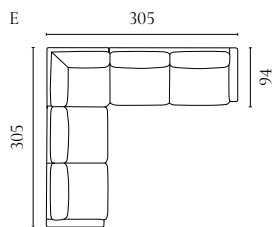

PRODUCT NAME	NUMBER	DEPTH × WIDTH × HEIGHT	SEAT DEPTH × HEIGHT
A	North Sofa 2½ seater	01-204-01	96 × 183 × 82 cm	61 × 45 cm
B	North Sofa 3 seater	01-204-05	96 × 216 × 82 cm	61 × 45 cm
C	North Sofa 3 seater with chaise longue – left / right	01-204-10 01-204-15	163 × 263 × 82 cm	61 × 45 cm
D	North Sofa 4 seater with chaise longue – left / right	01-204-20 01-204-25	163 × 296 × 82 cm	61 × 45 cm
E	North Corner Sofa 7 seater (3 corner 3)	01-204-45	305 × 305 × 82 cm	61 × 45 cm
F	North Corner Sofa 6 seater (2½ corner 2½)	01-204-30	272 × 272 × 82 cm	61 × 45 cm
G	North Corner Sofa 6 seater (2½ corner 3)	01-204-35	272 × 305 × 82 cm	61 × 45 cm
H	North Corner Sofa 6 seater (3 corner 2½)	01-204-40	305 × 272 × 82 cm	61 × 45 cm
I	North Pouf	02-204-05	90 × 94 × 45 cm	45 cm
J	North Pouf	02-204-01	73 × 73 × 45 cm	45 cm