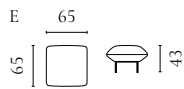

GEST SOFA BED

Designed by Studio Nooi

| | PRODUCT NAME | NUMBER | DEPTH × WIDTH × HEIGHT | SEAT DEPTH × HEIGHT |
|---|-------------------------|-----------|------------------------|---------------------|
| A | Gest Sofa Bed 2½ seater | 01-022-01 | 103 × 240 × 83 cm | 55 × 50 cm |
| B | Gest Sofa Bed 3 seater | 01-022-05 | 103 × 260 × 83 cm | 55 × 50 cm |
| C | Gest Pouf with storage | 02-022-01 | 103 × 103 × 49 cm | 55 × 50 cm |