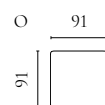

PRODUCT NAME	NUMBER	DEPTH × WIDTH × HEIGHT	SEAT DEPTH × HEIGHT
A	Caisa 2 seater	01-081-01	91 × 182 × 73 cm	70 × 44 cm
B	Caisa 3 seater	01-081-05	91 × 242 × 73 cm	70 × 44 cm
C	Caisa 2 seater with open end – left / right	01-081-10 01-081-15	91 × 182 × 73 cm	70 × 44 cm
D	Caisa 3 seater open end – left / right	01-081-20 01-081-25	91 × 242 × 73 cm	70 × 44 cm
E	Caisa 3 seater with chaise longue – left / right	01-081-30 01-081-35	161 × 303 × 73 cm	70 × 44 cm
F	Caisa 4 seater with chaise longue – left / right	01-081-40 01-081-45	161 × 363 × 73 cm	70 × 44 cm
G	Caisa 5 seater with corner	00-081-01	212 × 212 × 73 cm	70 × 44 cm
H	Caisa 6 seater with corner	00-081-02	273 × 273 × 73 cm	70 × 44 cm
I	Caisa 7 seater with corner	00-081-03	333 × 333 × 73 cm	70 × 44 cm
J	Caisa Chaise Longue – left / right	01-081-50 01-081-55	161 × 121 × 73 cm	70 × 44 cm
K	Caisa Back Unit with armrest – left / right	01-081-60 01-081-65	91 × 121 × 73 cm	70 × 44 cm
L	Caisa Corner Unit – left / right	01-081-70 01-081-75	91 × 91 × 73 cm	70 × 44 cm
M	Caisa Back Unit – small	01-081-85	91 × 91 × 73 cm	70 × 44 cm
N	Caisa Back Unit – large	01-081-80	91 × 121 × 73 cm	70 × 44 cm
O	Caisa Pouf – small	02-130-01	91 × 91 × 44 cm	91 × 44 cm
P	Caisa Pouf – large	02-130-05	91 × 121 × 44 cm	91 × 44 cm