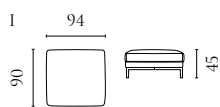

PRODUCT NAME	NUMBER	DEPTH × WIDTH × HEIGHT	SEAT DEPTH × HEIGHT
A	North Sofa 2½ seater	01-204-01	96 × 183 × 82 cm	61 × 45 cm
B	North Sofa 3 seater	01-204-05	96 × 216 × 82 cm	61 × 45 cm
C	North Sofa 3 seater with chaise longue – left / right	01-204-10 01-204-15	163 × 263 × 82 cm	61 × 45 cm
D	North Sofa 4 seater with chaise longue – left / right	01-204-20 01-204-25	163 × 296 × 82 cm	61 × 45 cm
E	North Corner Sofa 7 seater (3 corner 3)	01-204-45	305 × 305 × 82 cm	61 × 45 cm
F	North Corner Sofa 6 seater (2½ corner 2½)	01-204-30	272 × 272 × 82 cm	61 × 45 cm
G	North Corner Sofa 6 seater (2½ corner 3)	01-204-35	272 × 305 × 82 cm	61 × 45 cm
H	North Corner Sofa 6 seater (3 corner 2½)	01-204-40	305 × 272 × 82 cm	61 × 45 cm
I	North Pouf	02-204-05	90 × 94 × 45 cm	45 cm
J	North Pouf	02-204-01	73 × 73 × 45 cm	45 cm