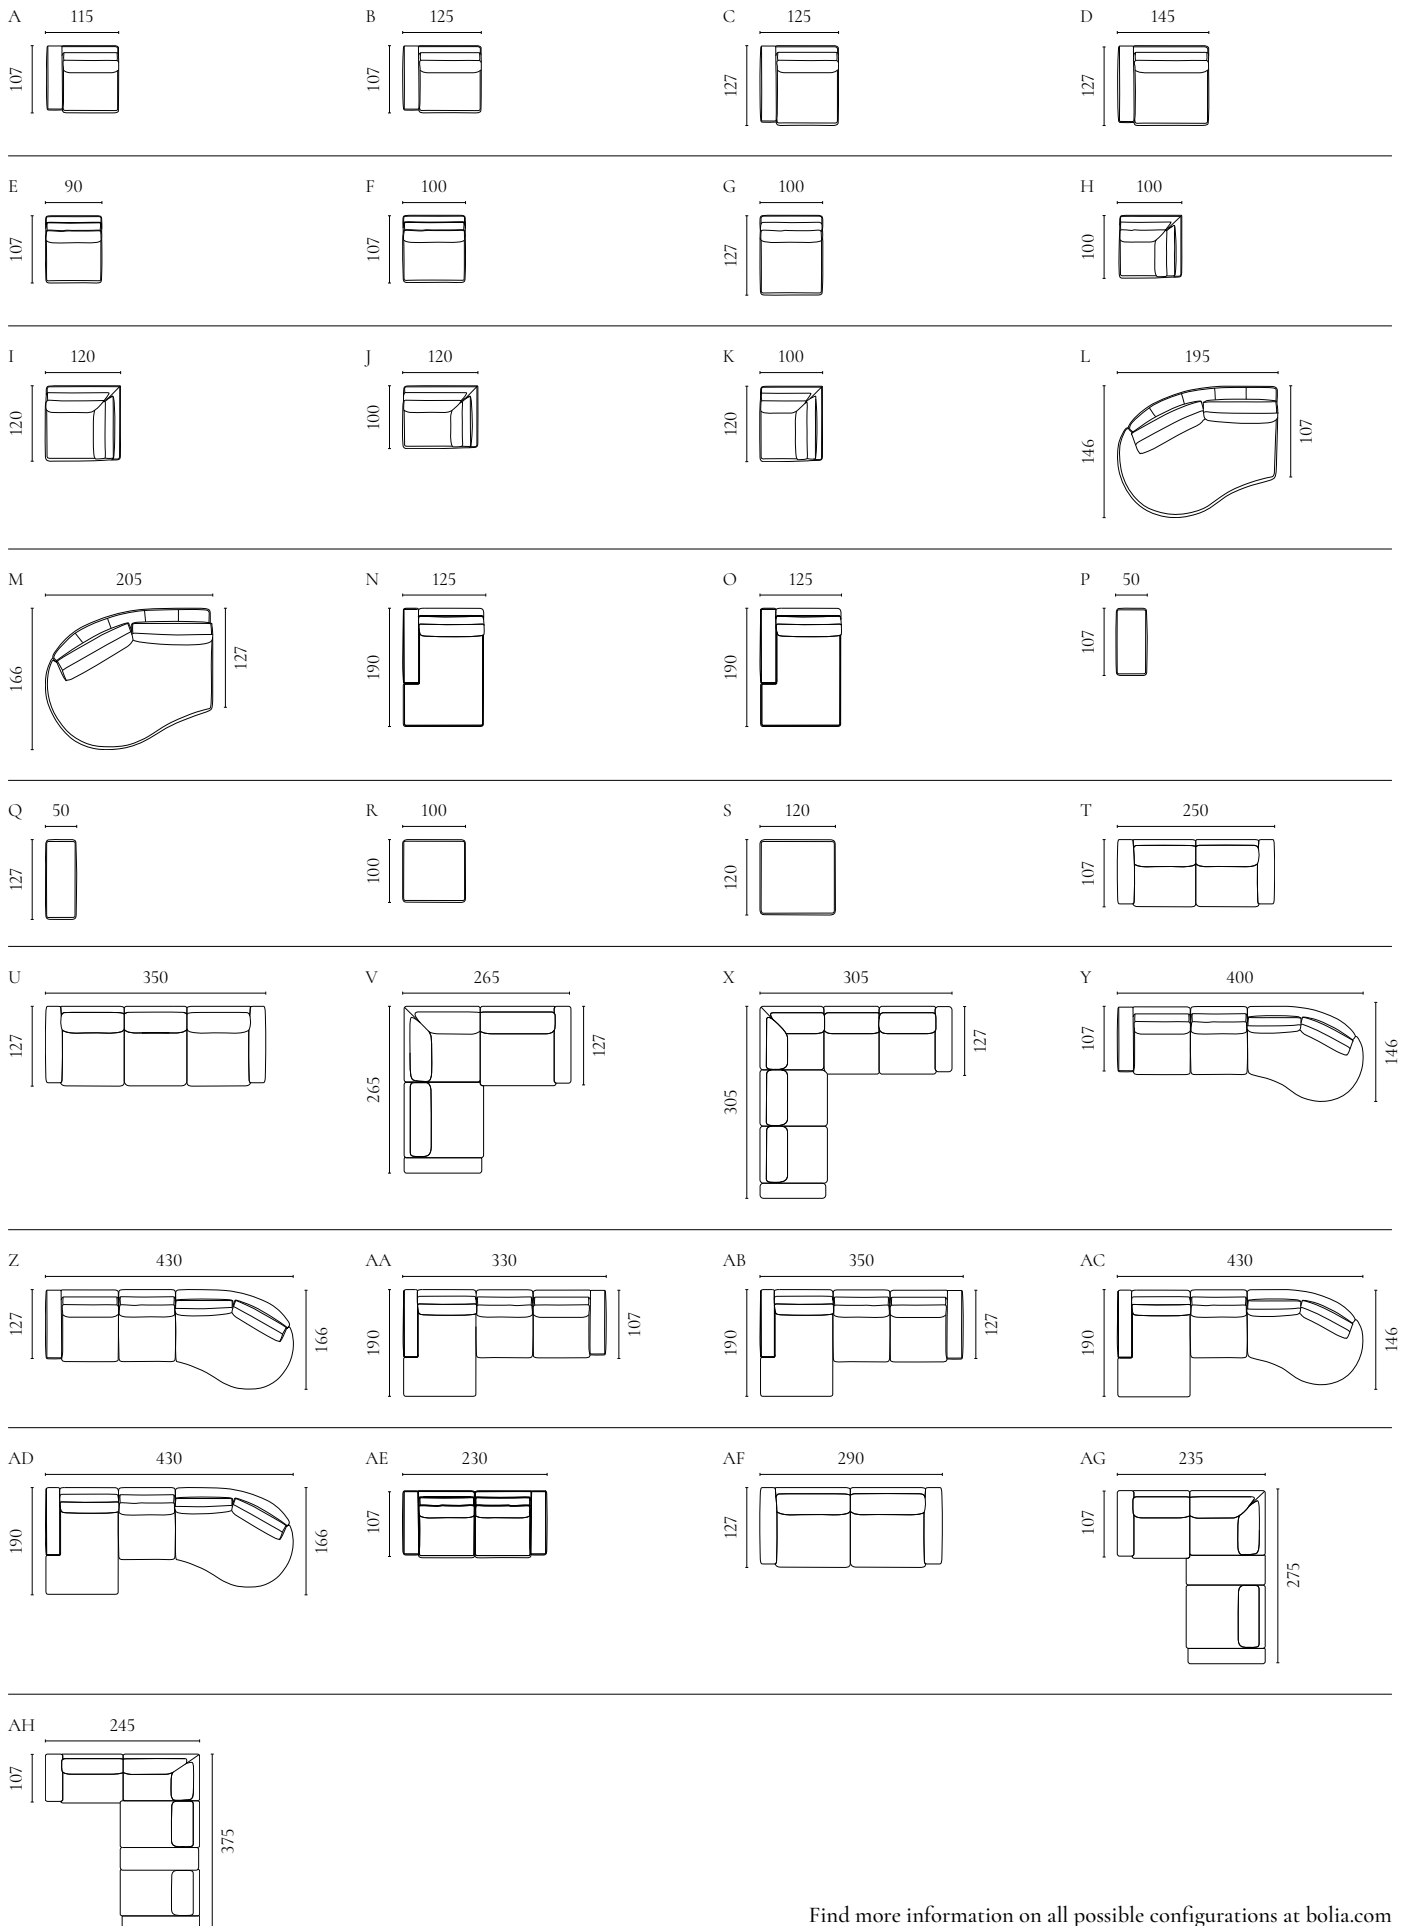

NOORA MODULAR SOFA

Designed by Bolia Design Team

| | PRODUCT NAME | NUMBER | DEPTH × WIDTH × HEIGHT | SEAT DEPTH × HEIGHT |
|----|--|------------------------|------------------------|---------------------|
| A | Noora Corner Module with armrest – left / right | 01-065-01 01-065-05 | 107 × 115 × 80 cm | 64 × 43 cm |
| B | Noora Corner Module with armrest – left / right | 01-065-10 01-065-15 | 107 × 125 × 80 cm | 64 × 43 cm |
| C | Noora Corner Module with armrest – left / right | 01-065-20 01-065-25 | 127 × 125 × 80 cm | 84 × 43 cm |
| D | Noora Corner Module with armrest – left / right | 01-065-30 01-065-35 | 127 × 145 × 80 cm | 84 × 43 cm |
| E | Noora Back Module | 01-065-40 | 107 × 90 × 80 cm | 64 × 43 cm |
| F | Noora Back Module 100 | 01-065-45 | 107 × 100 × 80 cm | 64 × 43 cm |
| G | Noora Back Module | 01-065-50 | 127 × 100 × 80 cm | 84 × 43 cm |
| H | Noora Combi Corner | 01-065-55 | 100 × 100 × 80 cm | 64 × 43 cm |
| I | Noora Combi Corner | 01-065-60 | 120 × 120 × 80 cm | 84 × 43 cm |
| J | Noora Combi Corner | 01-065-65 | 100 × 120 × 80 cm | 64 × 43 cm |
| K | Noora Combi Corner | 01-065-70 | 120 × 100 × 80 cm | 84 × 43 cm |
| L | Noora Module – open end rounded left – small | 01-065-80 | 146 × 195 × 80 cm | 64 × 43 cm |
| M | Noora Module – open end rounded left – large | 01-065-82 | 166 × 205 × 80 cm | 84 × 43 cm |
| N | Noora Chaise Longue – left – small | 01-065-90 | 190 × 125 × 80 cm | 147 × 43 cm |
| O | Noora Chaise Longue – left – large | 01-065-92 | 190 × 125 × 80 cm | 147 × 43 cm |
| P | Noora Pouf | 02-115-01 | 107 × 50 × 43 cm | 43 cm |
| Q | Noora Pouf | 02-115-05 | 127 × 50 × 43 cm | 43 cm |
| R | Noora Pouf | 02-115-10 | 100 × 100 × 43 cm | 43 cm |
| S | Noora Pouf | 02-115-15 | 120 × 120 × 43 cm | 43 cm |
| T | Noora 2 Modules | 00-065-01 | 107 × 250 × 80 cm | 64 × 43 cm |
| U | Noora 3 Modules | 00-065-10 | 127 × 350 × 80 cm | 84 × 43 cm |
| V | Noora 3 Modules | 00-065-20 | 265 × 265 × 80 cm | 84 × 43 cm |
| X | Noora 5 Modules | 00-065-25 | 305 × 305 × 80 cm | 64 × 43 cm |
| Y | Noora 3 Modules with open end rounded – small – left / right | 00-065-40 00-065-35 | 107 × 400 × 80 cm | 43 cm |
| Z | Noora 3 Modules with open end rounded – large – left / right | 00-065-50 00-065-45 | 127 × 430 × 80 cm | 43 cm |
| AA | Noora 3 Modules with chaise longue – small – left / right | 00-065-60 00-065-55 | 190 × 330 × 80 cm | 43 cm |
| AB | Noora 3 Modules with chaise longue – large – left / right | 00-065-70 00-065-65 | 190 × 350 × 80 cm | 43 cm |
| AC | Noora 3 Modules with chaise longue – small – right – open-end rounded small – left Noora 3 Modules with chaise longue – small – left – open end rounded – small – right | 00-065-75 00-065-80 | 190 × 430 × 80 cm | 43 cm |
| AD | Noora 3 Modules with chaise longue – large – right – open end rounded – large – left Noora 3 Modules with chaise longue large – left – open-end rounded large – right | 00-065-90 00-065-85 | 190 × 430 × 80 cm | 43 cm 43 cm |
| AE | Noora 2 Modules 230 × 107 cm | 00-065-95 | 107 × 230 × 80 cm | 64 × 43 cm |
| AF | Noora 2 Modules 290 × 127 cm | 00-065-05 | 127 × 290 × 80 cm | 84 × 43 cm |
| AG | Noora 4 Modules 235 × 275 cm | 00-065-15 | 275 × 235 × 80 cm | 64/84 × 43 cm |
| AH | Noora 5 Modules 245 × 375 cm | 00-065-30 | 375 × 245 × 80 cm | 64/84 × 43 cm |