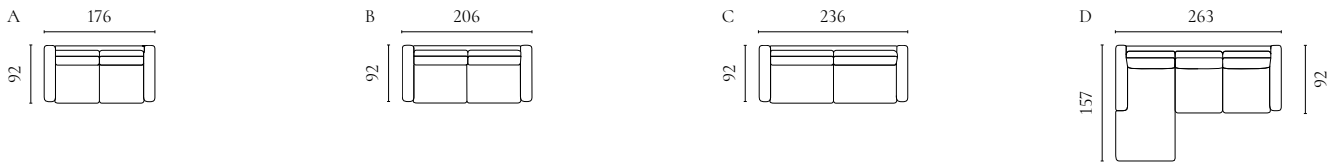

SCANDINAVIA SOFA SERIES

Designed by Glismand & Rüdiger

| | PRODUCT NAME | NUMBER | DEPTH × WIDTH × HEIGHT | SEAT DEPTH × HEIGHT |
|---|--|------------------------|------------------------|---------------------|
| A | Scandinavia Sofa 2 seater | 01-402-01 | 92 × 176 × 80 cm | 58 × 47 cm |
| B | Scandinavia Sofa 2½ seater | 01-402-02 | 92 × 206 × 80 cm | 58 × 47 cm |
| C | Scandinavia Sofa 3 seater | 01-402-03 | 92 × 236 × 80 cm | 58 × 47 cm |
| D | Scandinavia Sofa 3 seater with chaise longue – left / right | 01-402-04 01-402-05 | 157 × 263 × 80 cm | 58 × 47 cm |
| E | Scandinavia Sofa 3½ seater with chaise longue – left / right | 01-402-06 01-402-07 | 157 × 289 × 80 cm | 58 × 47 cm |
| F | Scandinavia Sofa 4 seater with chaise longue – left / right | 01-402-08 01-402-09 | 157 × 321 × 80 cm | 58 × 47 cm |
| G | Scandinavia Corner Sofa 4 seater with open end – left / right | 01-402-10 01-402-11 | 237 × 251 × 80 cm | 58 × 47 cm |
| H | Scandinavia Corner Sofa 5 seater with open end – left / right | 01-402-12 01-402-13 | 237 × 281 × 80 cm | 58 × 47 cm |
| I | Scandinavia Corner Sofa 5 seater (2 corner 2) | 01-402-14 | 248 × 248 × 80 cm | 58 × 47 cm |
| J | Scandinavia Corner Sofa 5 seater with chaise longue – right – open end – left Scandinavia Corner Sofa 5 seater with chaise longue – left – open end – right | 01-402-18 01-402-17 | 237 × 337 × 80 cm | 58 × 47 cm |
| K | Scandinavia Corner Sofa 6 seater with open end – left / right | 01-402-19 01-402-20 | 237 × 311 × 80 cm | 58 × 47 cm |
| L | Scandinavia Corner Sofa 6 seater with chaise longue – right – open end – left Scandinavia Corner Sofa 6 seater with chaise longue – left – open end – right | 01-402-24 01-402-23 | 237 × 367 × 80 cm | 58 × 47 cm |
| M | Scandinavia Corner Sofa 6 seater (2½ corner 2½) | 01-402-25 | 278 × 278 × 80 cm | 58 × 47 cm |
| N | Scandinavia Sofa Bed 2½ seater | 01-402-28 | 100 × 200 × 81 cm | 65 × 50 cm |
| O | Scandinavia Sofa Bed 3 seater | 01-402-32 | 100 × 220 × 81 cm | 65 × 50 cm |
| P | Scandinavia Sofa Bed 2½ seater with chaise longue – left / right | 01-402-30 01-402-31 | 157 × 286 × 81 cm | 65 × 50 cm |
| Q | Scandinavia Pouf 85 cm Scandinavia Pouf 85 cm with storage | 02-402-02 02-402-03 | 70 × 85 × 47 cm | 47 cm |
| R | Scandinavia Pouf 100 cm Scandinavia Pouf 100 cm with storage | 02-402-01 02-402-04 | 70 × 100 × 47 cm | 47 cm |