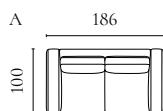

PRODUCT NAME	NUMBER	DEPTH × WIDTH × HEIGHT	SEAT DEPTH × HEIGHT
A	Elton Sofa 2 seater	01-030-01	100 × 186 × 77 cm	60 × 42 cm
B	Elton Sofa 2½ seater	01-030-05	100 × 220 × 77 cm	60 × 42 cm
C	Elton Sofa 3 seater	01-030-10	100 × 258 × 77 cm	60 × 42 cm
D	Elton Sofa 3 seater with chaise longue – left / right	01-030-20 01-030-25	163 × 266 × 77 cm	60 × 42 cm
E	Elton Sofa 3½ seater with chaise longue – left / right	01-030-30 01-030-35	163 × 300 × 77 cm	60 × 42 cm
F	Elton Sofa 4 seater with chaise longue – left / right	01-030-40 01-030-45	163 × 338 × 77 cm	60 × 42 cm
G	Elton Corner Sofa 6 seater – left / right	01-030-60 01-030-65	296 × 255 × 77 cm	60 × 42 cm
H	Elton Corner Sofa 6 seater with open end – left / right	01-030-70 01-030-75	255 × 296 × 77 cm	60 × 42 cm
I	Elton Sofa 2½ seater with open end – left / right	01-030-80 01-030-85	100 × 255 × 77 cm	60 × 42 cm
J	Elton Daybed	02-030-10	207 × 100 × 42 cm	42 cm
K	Elton Armchair	02-030-20	80 × 87 × 76 cm	45 × 42 cm
L	Elton Footstool	02-030-25	50 × 65 × 48 cm	42 cm
M	Elton Pouf 90 × 70 cm	02-030-30	70 × 90 × 42 cm	42 cm
N	Elton Pouf	02-030-35	74 × 99 × 42 cm	42 cm