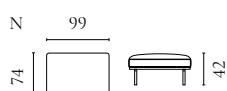

PRODUCT NAME	NUMBER	DEPTH × WIDTH × HEIGHT	SEAT DEPTH × HEIGHT
A	Elton Sofa 2 seater	01-030-01	100 × 186 × 77 cm	60 × 42 cm
B	Elton Sofa 2½ seater	01-030-05	100 × 220 × 77 cm	60 × 42 cm
C	Elton Sofa 3 seater	01-030-10	100 × 258 × 77 cm	60 × 42 cm
D	Elton Sofa 3 seater with chaise longue – left / right	01-030-20 01-030-25	163 × 266 × 77 cm	60 × 42 cm
E	Elton Sofa 3½ seater with chaise longue – left / right	01-030-30 01-030-35	163 × 300 × 77 cm	60 × 42 cm
F	Elton Sofa 4 seater with chaise longue – left / right	01-030-40 01-030-45	163 × 338 × 77 cm	60 × 42 cm
G	Elton Corner Sofa 6 seater – left / right	01-030-60 01-030-65	296 × 255 × 77 cm	60 × 42 cm
H	Elton Corner Sofa 6 seater with open end – left / right	01-030-70 01-030-75	255 × 296 × 77 cm	60 × 42 cm
I	Elton Sofa 2½ seater with open end – left / right	01-030-80 01-030-85	100 × 255 × 77 cm	60 × 42 cm
J	Elton Daybed	02-030-10	207 × 100 × 42 cm	42 cm
K	Elton Armchair	02-030-20	80 × 87 × 76 cm	45 × 42 cm
L	Elton Footstool	02-030-25	50 × 65 × 48 cm	42 cm
M	Elton Pouf 90 × 70 cm	02-030-30	70 × 90 × 42 cm	42 cm
N	Elton Pouf	02-030-35	74 × 99 × 42 cm	42 cm