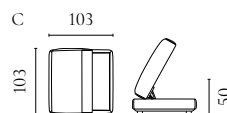

PRODUCT NAME	NUMBER	DEPTH × WIDTH × HEIGHT	SEAT DEPTH × HEIGHT
A	Gest Sofa Bed 2½ seater	01-022-01	103 × 240 × 83 cm	55 × 50 cm
B	Gest Sofa Bed 3 seater	01-022-05	103 × 260 × 83 cm	55 × 50 cm
C	Gest Pouf with storage	02-022-01	103 × 103 × 49 cm	55 × 50 cm