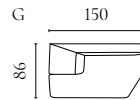

Find more information on all possible configurations at bolia.com