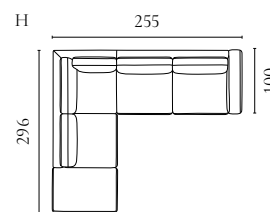

PRODUCT NAME	NUMBER	DEPTH × WIDTH × HEIGHT	SEAT DEPTH × HEIGHT
A	Elton Sofa 2 seater	01-030-01	100 × 186 × 77 cm	60 × 42 cm
B	Elton Sofa 2½ seater	01-030-05	100 × 220 × 77 cm	60 × 42 cm
C	Elton Sofa 3 seater	01-030-10	100 × 258 × 77 cm	60 × 42 cm
D	Elton Sofa 3 seater with chaise longue – left / right	01-030-20 01-030-25	163 × 266 × 77 cm	60 × 42 cm
E	Elton Sofa 3½ seater with chaise longue – left / right	01-030-30 01-030-35	163 × 300 × 77 cm	60 × 42 cm
F	Elton Sofa 4 seater with chaise longue – left / right	01-030-40 01-030-45	163 × 338 × 77 cm	60 × 42 cm
G	Elton Corner Sofa 6 seater – left / right	01-030-60 01-030-65	296 × 255 × 77 cm	60 × 42 cm
H	Elton Corner Sofa 6 seater with open end – left / right	01-030-70 01-030-75	255 × 296 × 77 cm	60 × 42 cm
I	Elton Sofa 2½ seater with open end – left / right	01-030-80 01-030-85	100 × 255 × 77 cm	60 × 42 cm
J	Elton Daybed	02-030-10	207 × 100 × 42 cm	42 cm
K	Elton Armchair	02-030-20	80 × 87 × 76 cm	45 × 42 cm
L	Elton Footstool	02-030-25	50 × 65 × 48 cm	42 cm
M	Elton Pouf 90 × 70 cm	02-030-30	70 × 90 × 42 cm	42 cm
N	Elton Pouf	02-030-35	74 × 99 × 42 cm	42 cm