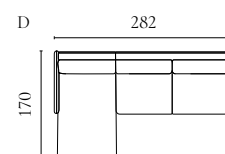

PRODUCT NAME	NUMBER	DEPTH × WIDTH × HEIGHT	SEAT DEPTH × HEIGHT
A	Pira Sofa Bed 2½ seater	01-089-01	102 × 180 × 81 cm	64 × 46 cm
B	Pira Sofa Bed 3 seater	01-089-05	102 × 196 × 81 cm	64 × 46 cm
C	Pira Sofa Bed 2½ seater with chaise longue and storage – left / right	01-089-15 01-089-10	170 × 262 × 81 cm	64 × 46 cm
D	Pira Sofa Bed 3 seater with chaise longue and storage – left / right	01-089-20 01-089-25	170 × 282 × 81 cm	64 × 46 cm
E	Pira Pouf with storage	02-136-01	72 × 87 × 46 cm	46 cm