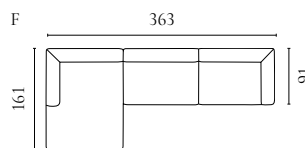

PRODUCT NAME	NUMBER	DEPTH × WIDTH × HEIGHT	SEAT DEPTH × HEIGHT
A	Caisa 2 seater	01-081-01	91 × 182 × 73 cm	70 × 44 cm
B	Caisa 3 seater	01-081-05	91 × 242 × 73 cm	70 × 44 cm
C	Caisa 2 seater with open end – left / right	01-081-10 01-081-15	91 × 182 × 73 cm	70 × 44 cm
D	Caisa 3 seater open end – left / right	01-081-20 01-081-25	91 × 242 × 73 cm	70 × 44 cm
E	Caisa 3 seater with chaise longue – left / right	01-081-30 01-081-35	161 × 303 × 73 cm	70 × 44 cm
F	Caisa 4 seater with chaise longue – left / right	01-081-40 01-081-45	161 × 363 × 73 cm	70 × 44 cm
G	Caisa 5 seater with corner	00-081-01	212 × 212 × 73 cm	70 × 44 cm
H	Caisa 6 seater with corner	00-081-02	273 × 273 × 73 cm	70 × 44 cm
I	Caisa 7 seater with corner	00-081-03	333 × 333 × 73 cm	70 × 44 cm
J	Caisa Chaise Longue – left / right	01-081-50 01-081-55	161 × 121 × 73 cm	70 × 44 cm
K	Caisa Back Unit with armrest – left / right	01-081-60 01-081-65	91 × 121 × 73 cm	70 × 44 cm
L	Caisa Corner Unit – left / right	01-081-70 01-081-75	91 × 91 × 73 cm	70 × 44 cm
M	Caisa Back Unit – small	01-081-85	91 × 91 × 73 cm	70 × 44 cm
N	Caisa Back Unit – large	01-081-80	91 × 121 × 73 cm	70 × 44 cm
O	Caisa Pouf – small	02-130-01	91 × 91 × 44 cm	91 × 44 cm
P	Caisa Pouf – large	02-130-05	91 × 121 × 44 cm	91 × 44 cm