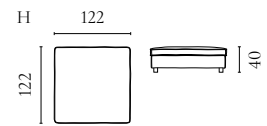

MALIN MODULAR SOFA

Designed by Says Who

	PRODUCT NAME	NUMBER	DEPTH × WIDTH × HEIGHT	SEAT DEPTH × HEIGHT
A	Malin Corner Module with 6 back cushions – left / right	01-099-15 01-099-01	124 × 124 × 61 cm	110 × 44 cm
B	Malin Back Module with 6 back cushions – large	01-099-20	124 × 112 × 61 cm	110 × 44 cm
C	Malin Back Module with 4 back cushions – small	01-099-25	124 × 58 × 61 cm	110 × 44 cm
D	Malin Corner Module with 2 back cushions – left / right	01-099-50 01-099-45	124 × 124 × 61 cm	110 × 44 cm
E	Malin Back Module with 2 back cushions – large	01-099-55	124 × 112 × 61 cm	110 × 44 cm
F	Malin Back Module with 2 back cushions – small	01-099-60	124 × 58 × 61 cm	110 × 44 cm
G	Malin Pouf	02-099-05	62 × 122 × 44 cm	44 cm
H	Malin Pouf	02-099-10	122 × 122 × 44 cm	44 cm
I	Malin 3 Modules with back Module – 6 back cushions – small	00-099-30	124 × 306 × 61 cm	112 × 44 cm
J	Malin 3 Modules with back Module – 6 back cushions – large	00-099-35	124 × 360 × 61 cm	112 × 44 cm
K	Malin 2 Modules with 6 back cushions	00-099-40	124 × 248 × 61 cm	112 × 44 cm
L	Malin 3 Modules with back Module – 2 back cushions – small	00-099-65	124 × 306 × 61 cm	112 × 44 cm
M	Malin 3 Modules with back Module – 2 back cushions – large	00-099-70	124 × 360 × 61 cm	112 × 44 cm
N	Malin 2 Modules with 2 back cushions	00-099-75	124 × 248 × 61 cm	112 × 44 cm