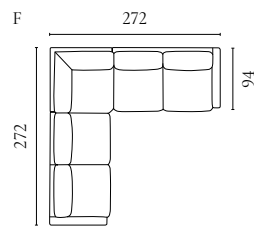

PRODUCT NAME	NUMBER	DEPTH × WIDTH × HEIGHT	SEAT DEPTH × HEIGHT
A	North Sofa 2½ seater	01-204-01	96 × 183 × 82 cm	61 × 45 cm
B	North Sofa 3 seater	01-204-05	96 × 216 × 82 cm	61 × 45 cm
C	North Sofa 3 seater with chaise longue – left / right	01-204-10 01-204-15	163 × 263 × 82 cm	61 × 45 cm
D	North Sofa 4 seater with chaise longue – left / right	01-204-20 01-204-25	163 × 296 × 82 cm	61 × 45 cm
E	North Corner Sofa 7 seater (3 corner 3)	01-204-45	305 × 305 × 82 cm	61 × 45 cm
F	North Corner Sofa 6 seater (2½ corner 2½)	01-204-30	272 × 272 × 82 cm	61 × 45 cm
G	North Corner Sofa 6 seater (2½ corner 3)	01-204-35	272 × 305 × 82 cm	61 × 45 cm
H	North Corner Sofa 6 seater (3 corner 2½)	01-204-40	305 × 272 × 82 cm	61 × 45 cm
I	North Pouf	02-204-05	90 × 94 × 45 cm	45 cm
J	North Pouf	02-204-01	73 × 73 × 45 cm	45 cm