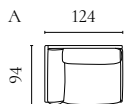

Find more information on all possible configurations at bolia.com