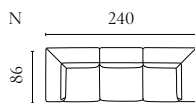

Find more information on all possible configurations at bolia.com