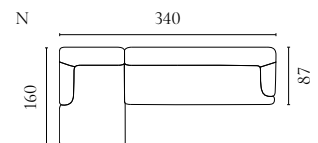

PRODUCT NAME	NUMBER	DEPTH × WIDTH × HEIGHT	SEAT DEPTH × HEIGHT
A	Caro Sofa 2 seater	01-093-01	87 × 180 × 72 cm	60 × 42 cm
B	Caro Sofa 3 seater	01-093-03	87 × 220 × 72 cm	60 × 42 cm
C	Caro Corner Sofa 6 seater with open end – left / right	01-093-05 01-093-07	240 × 247 × 72 cm	60 × 42 cm
D	Caro Corner Sofa 7 seater with open end – left / right	01-093-10 01-093-15	240 × 287 × 72 cm	60 × 42 cm
E	Caro Corner Sofa 8 seater with open end – left / right	01-093-20 01-093-22	240 × 327 × 72 cm	60 × 42 cm
F	Caro Corner Sofa 5 seater – left / right	01-093-27 01-093-25	220 × 247 × 72 cm	60 × 42 cm
G	Caro Corner Sofa 6 seater (3 seater with corner unit – left / right)	01-093-32 01-093-30	260 × 247 × 72 cm	60 × 42 cm
H	Caro Corner Sofa 6 seater (3 seater with large corner unit – left / right)	01-093-37 01-093-35	220 × 287 × 72 cm	60 × 42 cm
I	Caro Corner Sofa 7 seater (3 seater with corner unit – left / right)	01-093-42 01-093-40	260 × 287 × 72 cm	60 × 42 cm
J	Caro Corner Sofa 7 seater (3 seater with large corner unit – left / right)	01-093-47 01-093-45	220 × 327 × 72 cm	60 × 42 cm
K	Caro Corner Sofa 8 seater – left / right	01-093-52 01-093-50	260 × 327 × 72 cm	60 × 42 cm
L	Caro Sofa 3 seater with chaise longue – left / right	01-093-55 01-093-57	160 × 260 × 72 cm	60 × 42 cm
M	Caro Sofa 4 seater with chaise longue – left / right	01-093-60 01-093-62	160 × 300 × 72 cm	60 × 42 cm
N	Caro Sofa 5 seater with chaise longue – left / right	01-093-65 01-093-67	160 × 340 × 72 cm	60 × 42 cm
O	Caro Pouf – large	02-093-01	73 × 100 × 42 cm	42 cm
P	Caro Pouf – small	02-093-05	60 × 87 × 42 cm	42 cm