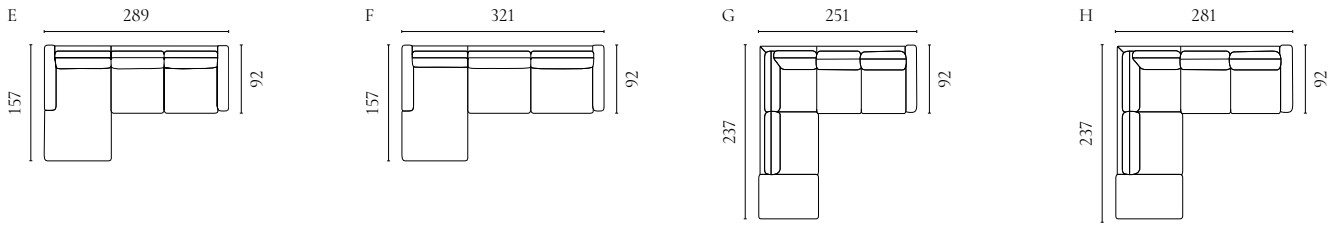

SCANDINAVIA SOFA SERIES

Designed by Glismand & Rüdiger

| | PRODUCT NAME | NUMBER | DEPTH × WIDTH × HEIGHT | SEAT DEPTH × HEIGHT |
|---|--|------------------------|------------------------|---------------------|
| A | Scandinavia Sofa 2 seater | 01-402-01 | 92 × 176 × 80 cm | 58 × 47 cm |
| B | Scandinavia Sofa 2½ seater | 01-402-02 | 92 × 206 × 80 cm | 58 × 47 cm |
| C | Scandinavia Sofa 3 seater | 01-402-03 | 92 × 236 × 80 cm | 58 × 47 cm |
| D | Scandinavia Sofa 3 seater with chaise longue – left / right | 01-402-04 01-402-05 | 157 × 263 × 80 cm | 58 × 47 cm |
| E | Scandinavia Sofa 3½ seater with chaise longue – left / right | 01-402-06 01-402-07 | 157 × 289 × 80 cm | 58 × 47 cm |
| F | Scandinavia Sofa 4 seater with chaise longue – left / right | 01-402-08 01-402-09 | 157 × 321 × 80 cm | 58 × 47 cm |
| G | Scandinavia Corner Sofa 4 seater with open end – left / right | 01-402-10 01-402-11 | 237 × 251 × 80 cm | 58 × 47 cm |
| H | Scandinavia Corner Sofa 5 seater with open end – left / right | 01-402-12 01-402-13 | 237 × 281 × 80 cm | 58 × 47 cm |
| I | Scandinavia Corner Sofa 5 seater (2 corner 2) | 01-402-14 | 248 × 248 × 80 cm | 58 × 47 cm |
| J | Scandinavia Corner Sofa 5 seater with chaise longue – right – open end – left Scandinavia Corner Sofa 5 seater with chaise longue – left – open end – right | 01-402-18 01-402-17 | 237 × 337 × 80 cm | 58 × 47 cm |
| K | Scandinavia Corner Sofa 6 seater with open end – left / right | 01-402-19 01-402-20 | 237 × 311 × 80 cm | 58 × 47 cm |
| L | Scandinavia Corner Sofa 6 seater with chaise longue – right – open end – left Scandinavia Corner Sofa 6 seater with chaise longue – left – open end – right | 01-402-24 01-402-23 | 237 × 367 × 80 cm | 58 × 47 cm |
| M | Scandinavia Corner Sofa 6 seater (2½ corner 2½) | 01-402-25 | 278 × 278 × 80 cm | 58 × 47 cm |
| N | Scandinavia Sofa Bed 2½ seater | 01-402-28 | 100 × 200 × 81 cm | 65 × 50 cm |
| O | Scandinavia Sofa Bed 3 seater | 01-402-32 | 100 × 220 × 81 cm | 65 × 50 cm |
| P | Scandinavia Sofa Bed 2½ seater with chaise longue – left / right | 01-402-30 01-402-31 | 157 × 286 × 81 cm | 65 × 50 cm |
| Q | Scandinavia Pouf 85 cm Scandinavia Pouf 85 cm with storage | 02-402-02 02-402-03 | 70 × 85 × 47 cm | 47 cm |
| R | Scandinavia Pouf 100 cm Scandinavia Pouf 100 cm with storage | 02-402-01 02-402-04 | 70 × 100 × 47 cm | 47 cm |