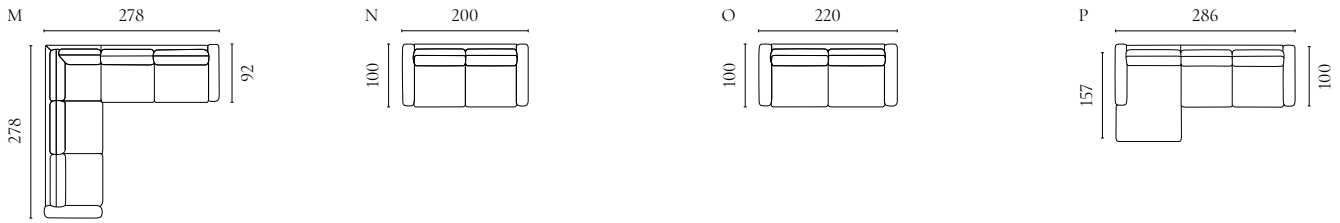

SCANDINAVIA SOFA SERIES

Designed by Glismand & Rüdiger

| | PRODUCT NAME | NUMBER | DEPTH × WIDTH × HEIGHT | SEAT DEPTH × HEIGHT |
|---|--|------------------------|------------------------|---------------------|
| A | Scandinavia Sofa 2 seater | 01-402-01 | 92 × 176 × 80 cm | 58 × 47 cm |
| B | Scandinavia Sofa 2½ seater | 01-402-02 | 92 × 206 × 80 cm | 58 × 47 cm |
| C | Scandinavia Sofa 3 seater | 01-402-03 | 92 × 236 × 80 cm | 58 × 47 cm |
| D | Scandinavia Sofa 3 seater with chaise longue – left / right | 01-402-04 01-402-05 | 157 × 263 × 80 cm | 58 × 47 cm |
| E | Scandinavia Sofa 3½ seater with chaise longue – left / right | 01-402-06 01-402-07 | 157 × 289 × 80 cm | 58 × 47 cm |
| F | Scandinavia Sofa 4 seater with chaise longue – left / right | 01-402-08 01-402-09 | 157 × 321 × 80 cm | 58 × 47 cm |
| G | Scandinavia Corner Sofa 4 seater with open end – left / right | 01-402-10 01-402-11 | 237 × 251 × 80 cm | 58 × 47 cm |
| H | Scandinavia Corner Sofa 5 seater with open end – left / right | 01-402-12 01-402-13 | 237 × 281 × 80 cm | 58 × 47 cm |
| I | Scandinavia Corner Sofa 5 seater (2 corner 2) | 01-402-14 | 248 × 248 × 80 cm | 58 × 47 cm |
| J | Scandinavia Corner Sofa 5 seater with chaise longue – right – open end – left Scandinavia Corner Sofa 5 seater with chaise longue – left – open end – right | 01-402-18 01-402-17 | 237 × 337 × 80 cm | 58 × 47 cm |
| K | Scandinavia Corner Sofa 6 seater with open end – left / right | 01-402-19 01-402-20 | 237 × 311 × 80 cm | 58 × 47 cm |
| L | Scandinavia Corner Sofa 6 seater with chaise longue – right – open end – left Scandinavia Corner Sofa 6 seater with chaise longue – left – open end – right | 01-402-24 01-402-23 | 237 × 367 × 80 cm | 58 × 47 cm |
| M | Scandinavia Corner Sofa 6 seater (2½ corner 2½) | 01-402-25 | 278 × 278 × 80 cm | 58 × 47 cm |
| N | Scandinavia Sofa Bed 2½ seater | 01-402-28 | 100 × 200 × 81 cm | 65 × 50 cm |
| O | Scandinavia Sofa Bed 3 seater | 01-402-32 | 100 × 220 × 81 cm | 65 × 50 cm |
| P | Scandinavia Sofa Bed 2½ seater with chaise longue – left / right | 01-402-30 01-402-31 | 157 × 286 × 81 cm | 65 × 50 cm |
| Q | Scandinavia Pouf 85 cm Scandinavia Pouf 85 cm with storage | 02-402-02 02-402-03 | 70 × 85 × 47 cm | 47 cm |
| R | Scandinavia Pouf 100 cm Scandinavia Pouf 100 cm with storage | 02-402-01 02-402-04 | 70 × 100 × 47 cm | 47 cm |