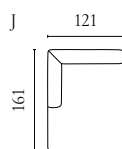

PRODUCT NAME	NUMBER	DEPTH × WIDTH × HEIGHT	SEAT DEPTH × HEIGHT
A	Caisa 2 seater	01-081-01	91 × 182 × 73 cm	70 × 44 cm
B	Caisa 3 seater	01-081-05	91 × 242 × 73 cm	70 × 44 cm
C	Caisa 2 seater with open end – left / right	01-081-10 01-081-15	91 × 182 × 73 cm	70 × 44 cm
D	Caisa 3 seater open end – left / right	01-081-20 01-081-25	91 × 242 × 73 cm	70 × 44 cm
E	Caisa 3 seater with chaise longue – left / right	01-081-30 01-081-35	161 × 303 × 73 cm	70 × 44 cm
F	Caisa 4 seater with chaise longue – left / right	01-081-40 01-081-45	161 × 363 × 73 cm	70 × 44 cm
G	Caisa 5 seater with corner	00-081-01	212 × 212 × 73 cm	70 × 44 cm
H	Caisa 6 seater with corner	00-081-02	273 × 273 × 73 cm	70 × 44 cm
I	Caisa 7 seater with corner	00-081-03	333 × 333 × 73 cm	70 × 44 cm
J	Caisa Chaise Longue – left / right	01-081-50 01-081-55	161 × 121 × 73 cm	70 × 44 cm
K	Caisa Back Unit with armrest – left / right	01-081-60 01-081-65	91 × 121 × 73 cm	70 × 44 cm
L	Caisa Corner Unit – left / right	01-081-70 01-081-75	91 × 91 × 73 cm	70 × 44 cm
M	Caisa Back Unit – small	01-081-85	91 × 91 × 73 cm	70 × 44 cm
N	Caisa Back Unit – large	01-081-80	91 × 121 × 73 cm	70 × 44 cm
O	Caisa Pouf – small	02-130-01	91 × 91 × 44 cm	91 × 44 cm
P	Caisa Pouf – large	02-130-05	91 × 121 × 44 cm	91 × 44 cm