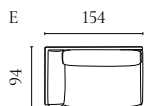

Find more information on all possible configurations at bolia.com