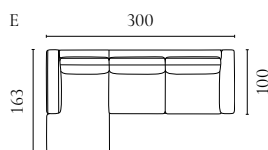

PRODUCT NAME	NUMBER	DEPTH × WIDTH × HEIGHT	SEAT DEPTH × HEIGHT
A	Elton Sofa 2 seater	01-030-01	100 × 186 × 77 cm	60 × 42 cm
B	Elton Sofa 2½ seater	01-030-05	100 × 220 × 77 cm	60 × 42 cm
C	Elton Sofa 3 seater	01-030-10	100 × 258 × 77 cm	60 × 42 cm
D	Elton Sofa 3 seater with chaise longue – left / right	01-030-20 01-030-25	163 × 266 × 77 cm	60 × 42 cm
E	Elton Sofa 3½ seater with chaise longue – left / right	01-030-30 01-030-35	163 × 300 × 77 cm	60 × 42 cm
F	Elton Sofa 4 seater with chaise longue – left / right	01-030-40 01-030-45	163 × 338 × 77 cm	60 × 42 cm
G	Elton Corner Sofa 6 seater – left / right	01-030-60 01-030-65	296 × 255 × 77 cm	60 × 42 cm
H	Elton Corner Sofa 6 seater with open end – left / right	01-030-70 01-030-75	255 × 296 × 77 cm	60 × 42 cm
I	Elton Sofa 2½ seater with open end – left / right	01-030-80 01-030-85	100 × 255 × 77 cm	60 × 42 cm
J	Elton Daybed	02-030-10	207 × 100 × 42 cm	42 cm
K	Elton Armchair	02-030-20	80 × 87 × 76 cm	45 × 42 cm
L	Elton Footstool	02-030-25	50 × 65 × 48 cm	42 cm
M	Elton Pouf 90 × 70 cm	02-030-30	70 × 90 × 42 cm	42 cm
N	Elton Pouf	02-030-35	74 × 99 × 42 cm	42 cm