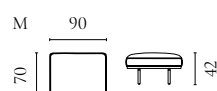

PRODUCT NAME	NUMBER	DEPTH × WIDTH × HEIGHT	SEAT DEPTH × HEIGHT
A	Elton Sofa 2 seater	01-030-01	100 × 186 × 77 cm	60 × 42 cm
B	Elton Sofa 2½ seater	01-030-05	100 × 220 × 77 cm	60 × 42 cm
C	Elton Sofa 3 seater	01-030-10	100 × 258 × 77 cm	60 × 42 cm
D	Elton Sofa 3 seater with chaise longue – left / right	01-030-20 01-030-25	163 × 266 × 77 cm	60 × 42 cm
E	Elton Sofa 3½ seater with chaise longue – left / right	01-030-30 01-030-35	163 × 300 × 77 cm	60 × 42 cm
F	Elton Sofa 4 seater with chaise longue – left / right	01-030-40 01-030-45	163 × 338 × 77 cm	60 × 42 cm
G	Elton Corner Sofa 6 seater – left / right	01-030-60 01-030-65	296 × 255 × 77 cm	60 × 42 cm
H	Elton Corner Sofa 6 seater with open end – left / right	01-030-70 01-030-75	255 × 296 × 77 cm	60 × 42 cm
I	Elton Sofa 2½ seater with open end – left / right	01-030-80 01-030-85	100 × 255 × 77 cm	60 × 42 cm
J	Elton Daybed	02-030-10	207 × 100 × 42 cm	42 cm
K	Elton Armchair	02-030-20	80 × 87 × 76 cm	45 × 42 cm
L	Elton Footstool	02-030-25	50 × 65 × 48 cm	42 cm
M	Elton Pouf 90 × 70 cm	02-030-30	70 × 90 × 42 cm	42 cm
N	Elton Pouf	02-030-35	74 × 99 × 42 cm	42 cm