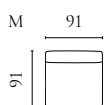

PRODUCT NAME	NUMBER	DEPTH × WIDTH × HEIGHT	SEAT DEPTH × HEIGHT
A	Caisa 2 seater	01-081-01	91 × 182 × 73 cm	70 × 44 cm
B	Caisa 3 seater	01-081-05	91 × 242 × 73 cm	70 × 44 cm
C	Caisa 2 seater with open end – left / right	01-081-10 01-081-15	91 × 182 × 73 cm	70 × 44 cm
D	Caisa 3 seater open end – left / right	01-081-20 01-081-25	91 × 242 × 73 cm	70 × 44 cm
E	Caisa 3 seater with chaise longue – left / right	01-081-30 01-081-35	161 × 303 × 73 cm	70 × 44 cm
F	Caisa 4 seater with chaise longue – left / right	01-081-40 01-081-45	161 × 363 × 73 cm	70 × 44 cm
G	Caisa 5 seater with corner	00-081-01	212 × 212 × 73 cm	70 × 44 cm
H	Caisa 6 seater with corner	00-081-02	273 × 273 × 73 cm	70 × 44 cm
I	Caisa 7 seater with corner	00-081-03	333 × 333 × 73 cm	70 × 44 cm
J	Caisa Chaise Longue – left / right	01-081-50 01-081-55	161 × 121 × 73 cm	70 × 44 cm
K	Caisa Back Unit with armrest – left / right	01-081-60 01-081-65	91 × 121 × 73 cm	70 × 44 cm
L	Caisa Corner Unit – left / right	01-081-70 01-081-75	91 × 91 × 73 cm	70 × 44 cm
M	Caisa Back Unit – small	01-081-85	91 × 91 × 73 cm	70 × 44 cm
N	Caisa Back Unit – large	01-081-80	91 × 121 × 73 cm	70 × 44 cm
O	Caisa Pouf – small	02-130-01	91 × 91 × 44 cm	91 × 44 cm
P	Caisa Pouf – large	02-130-05	91 × 121 × 44 cm	91 × 44 cm