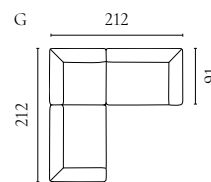

PRODUCT NAME	NUMBER	DEPTH × WIDTH × HEIGHT	SEAT DEPTH × HEIGHT
A	Caisa 2 seater	01-081-01	91 × 182 × 73 cm	70 × 44 cm
B	Caisa 3 seater	01-081-05	91 × 242 × 73 cm	70 × 44 cm
C	Caisa 2 seater with open end – left / right	01-081-10 01-081-15	91 × 182 × 73 cm	70 × 44 cm
D	Caisa 3 seater open end – left / right	01-081-20 01-081-25	91 × 242 × 73 cm	70 × 44 cm
E	Caisa 3 seater with chaise longue – left / right	01-081-30 01-081-35	161 × 303 × 73 cm	70 × 44 cm
F	Caisa 4 seater with chaise longue – left / right	01-081-40 01-081-45	161 × 363 × 73 cm	70 × 44 cm
G	Caisa 5 seater with corner	00-081-01	212 × 212 × 73 cm	70 × 44 cm
H	Caisa 6 seater with corner	00-081-02	273 × 273 × 73 cm	70 × 44 cm
I	Caisa 7 seater with corner	00-081-03	333 × 333 × 73 cm	70 × 44 cm
J	Caisa Chaise Longue – left / right	01-081-50 01-081-55	161 × 121 × 73 cm	70 × 44 cm
K	Caisa Back Unit with armrest – left / right	01-081-60 01-081-65	91 × 121 × 73 cm	70 × 44 cm
L	Caisa Corner Unit – left / right	01-081-70 01-081-75	91 × 91 × 73 cm	70 × 44 cm
M	Caisa Back Unit – small	01-081-85	91 × 91 × 73 cm	70 × 44 cm
N	Caisa Back Unit – large	01-081-80	91 × 121 × 73 cm	70 × 44 cm
O	Caisa Pouf – small	02-130-01	91 × 91 × 44 cm	91 × 44 cm
P	Caisa Pouf – large	02-130-05	91 × 121 × 44 cm	91 × 44 cm