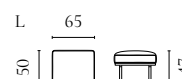

PRODUCT NAME	NUMBER	DEPTH × WIDTH × HEIGHT	SEAT DEPTH × HEIGHT
A	Elton Sofa 2 seater	01-030-01	100 × 186 × 77 cm	60 × 42 cm
B	Elton Sofa 2½ seater	01-030-05	100 × 220 × 77 cm	60 × 42 cm
C	Elton Sofa 3 seater	01-030-10	100 × 258 × 77 cm	60 × 42 cm
D	Elton Sofa 3 seater with chaise longue – left / right	01-030-20 01-030-25	163 × 266 × 77 cm	60 × 42 cm
E	Elton Sofa 3½ seater with chaise longue – left / right	01-030-30 01-030-35	163 × 300 × 77 cm	60 × 42 cm
F	Elton Sofa 4 seater with chaise longue – left / right	01-030-40 01-030-45	163 × 338 × 77 cm	60 × 42 cm
G	Elton Corner Sofa 6 seater – left / right	01-030-60 01-030-65	296 × 255 × 77 cm	60 × 42 cm
H	Elton Corner Sofa 6 seater with open end – left / right	01-030-70 01-030-75	255 × 296 × 77 cm	60 × 42 cm
I	Elton Sofa 2½ seater with open end – left / right	01-030-80 01-030-85	100 × 255 × 77 cm	60 × 42 cm
J	Elton Daybed	02-030-10	207 × 100 × 42 cm	42 cm
K	Elton Armchair	02-030-20	80 × 87 × 76 cm	45 × 42 cm
L	Elton Footstool	02-030-25	50 × 65 × 48 cm	42 cm
M	Elton Pouf 90 × 70 cm	02-030-30	70 × 90 × 42 cm	42 cm
N	Elton Pouf	02-030-35	74 × 99 × 42 cm	42 cm