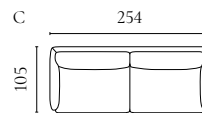

PRODUCT NAME	NUMBER	DEPTH × WIDTH × HEIGHT	SEAT DEPTH × HEIGHT
A	Lomi Sofa 2 seater	01-083-01	105 × 180 × 75 cm	70 × 48 cm
B	Lomi Sofa 2½ seater	01-083-05	105 × 210 × 75 cm	70 × 48 cm
C	Lomi Sofa 3 seater	01-083-10	105 × 254 × 75 cm	70 × 48 cm
D	Lomi Sofa 2½ seater with chaise longue – left / right	01-083-15 01-083-20	172 × 310 × 75 cm	70 × 48 cm
E	Lomi Corner Sofa 5 seater (2½ corner 2½)	01-083-25	310 × 310 × 75 cm	70 × 48 cm
F	Lomi Pouf	02-132-01	72 × 105 × 48 cm	48 cm
G	Lomi Sofa 3 seater – separable	01-083-30	105 × 254 × 75 cm	70 × 48 cm
H	Lomi Armchair	02-083-01	81 × 99 × 80 cm	50 × 48 cm