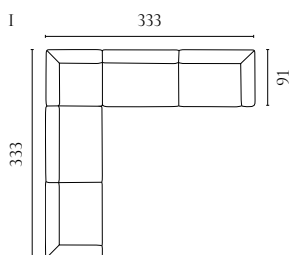

CAISA MODULAR SOFA

Designed by BÖTTCHER & KAYSER

	PRODUCT NAME	NUMBER	DEPTH × WIDTH × HEIGHT	SEAT DEPTH × HEIGHT
A	Caisa 2 seater	01-081-01	91 × 182 × 73 cm	70 × 44 cm
B	Caisa 3 seater	01-081-05	91 × 242 × 73 cm	70 × 44 cm
C	Caisa 2 seater with open end – left / right	01-081-10 01-081-15	91 × 182 × 73 cm	70 × 44 cm
D	Caisa 3 seater open end – left / right	01-081-20 01-081-25	91 × 242 × 73 cm	70 × 44 cm
E	Caisa 3 seater with chaise longue – left / right	01-081-30 01-081-35	161 × 303 × 73 cm	70 × 44 cm
F	Caisa 4 seater with chaise longue – left / right	01-081-40 01-081-45	161 × 363 × 73 cm	70 × 44 cm
G	Caisa 5 seater with corner	00-081-01	212 × 212 × 73 cm	70 × 44 cm
H	Caisa 6 seater with corner	00-081-02	273 × 273 × 73 cm	70 × 44 cm
I	Caisa 7 seater with corner	00-081-03	333 × 333 × 73 cm	70 × 44 cm
J	Caisa Chaise Longue – left / right	01-081-50 01-081-55	161 × 121 × 73 cm	70 × 44 cm
K	Caisa Back Unit with armrest – left / right	01-081-60 01-081-65	91 × 121 × 73 cm	70 × 44 cm
L	Caisa Corner Unit – left / right	01-081-70 01-081-75	91 × 91 × 73 cm	70 × 44 cm
M	Caisa Back Unit – small	01-081-85	91 × 91 × 73 cm	70 × 44 cm
N	Caisa Back Unit – large	01-081-80	91 × 121 × 73 cm	70 × 44 cm
O	Caisa Pouf – small	02-130-01	91 × 91 × 44 cm	91 × 44 cm
P	Caisa Pouf – large	02-130-05	91 × 121 × 44 cm	91 × 44 cm