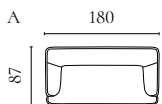

PRODUCT NAME	NUMBER	DEPTH × WIDTH × HEIGHT	SEAT DEPTH × HEIGHT
A	Caro Sofa 2 seater	01-093-01	87 × 180 × 72 cm	60 × 42 cm
B	Caro Sofa 3 seater	01-093-03	87 × 220 × 72 cm	60 × 42 cm
C	Caro Corner Sofa 6 seater with open end – left / right	01-093-05 01-093-07	240 × 247 × 72 cm	60 × 42 cm
D	Caro Corner Sofa 7 seater with open end – left / right	01-093-10 01-093-15	240 × 287 × 72 cm	60 × 42 cm
E	Caro Corner Sofa 8 seater with open end – left / right	01-093-20 01-093-22	240 × 327 × 72 cm	60 × 42 cm
F	Caro Corner Sofa 5 seater – left / right	01-093-27 01-093-25	220 × 247 × 72 cm	60 × 42 cm
G	Caro Corner Sofa 6 seater (3 seater with corner unit – left / right)	01-093-32 01-093-30	260 × 247 × 72 cm	60 × 42 cm
H	Caro Corner Sofa 6 seater (3 seater with large corner unit – left / right)	01-093-37 01-093-35	220 × 287 × 72 cm	60 × 42 cm
I	Caro Corner Sofa 7 seater (3 seater with corner unit – left / right)	01-093-42 01-093-40	260 × 287 × 72 cm	60 × 42 cm
J	Caro Corner Sofa 7 seater (3 seater with large corner unit – left / right)	01-093-47 01-093-45	220 × 327 × 72 cm	60 × 42 cm
K	Caro Corner Sofa 8 seater – left / right	01-093-52 01-093-50	260 × 327 × 72 cm	60 × 42 cm
L	Caro Sofa 3 seater with chaise longue – left / right	01-093-55 01-093-57	160 × 260 × 72 cm	60 × 42 cm
M	Caro Sofa 4 seater with chaise longue – left / right	01-093-60 01-093-62	160 × 300 × 72 cm	60 × 42 cm
N	Caro Sofa 5 seater with chaise longue – left / right	01-093-65 01-093-67	160 × 340 × 72 cm	60 × 42 cm
O	Caro Pouf – large	02-093-01	73 × 100 × 42 cm	42 cm
P	Caro Pouf – small	02-093-05	60 × 87 × 42 cm	42 cm