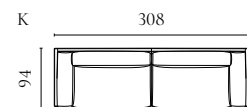

Find more information on all possible configurations at bolia.com