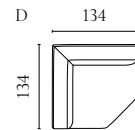

Find more information on all possible configurations at bolia.com