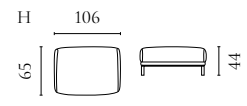

Find more information on all possible configurations at bolia.com