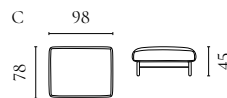

PRODUCT NAME	NUMBER	DEPTH × WIDTH × HEIGHT	SEAT DEPTH × HEIGHT
A	Hayden Sofa 2½ seater	01-042-02	100 × 216 × 83 cm	68 × 45 cm
B	Hayden Sofa 3 seater	01-042-03	100 × 246 × 83 cm	68 × 45 cm
C	Hayden Pouf	02-042-01	78 × 98 × 45 cm	45 cm