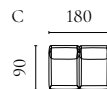

PRODUCT NAME	NUMBER	DEPTH × WIDTH × HEIGHT	SEAT DEPTH × HEIGHT
A	Arke Back Module	01-014-01	90 × 90 × 71.5 cm	63 × 43 cm
B	Arke Pouf	02-014-01	90 × 90 × 43 cm	90 × 43 cm
C	Arke 2 Modules	00-014-01	90 × 180 × 71.5 cm	63 × 43 cm
D	Arke 3 Modules	00-014-05	90 × 270 × 71.5 cm	63 × 43 cm