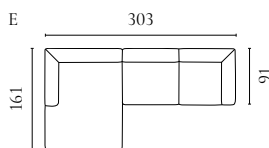

PRODUCT NAME	NUMBER	DEPTH × WIDTH × HEIGHT	SEAT DEPTH × HEIGHT
A	Caisa 2 seater	01-081-01	91 × 182 × 73 cm	70 × 44 cm
B	Caisa 3 seater	01-081-05	91 × 242 × 73 cm	70 × 44 cm
C	Caisa 2 seater with open end – left / right	01-081-10 01-081-15	91 × 182 × 73 cm	70 × 44 cm
D	Caisa 3 seater open end – left / right	01-081-20 01-081-25	91 × 242 × 73 cm	70 × 44 cm
E	Caisa 3 seater with chaise longue – left / right	01-081-30 01-081-35	161 × 303 × 73 cm	70 × 44 cm
F	Caisa 4 seater with chaise longue – left / right	01-081-40 01-081-45	161 × 363 × 73 cm	70 × 44 cm
G	Caisa 5 seater with corner	00-081-01	212 × 212 × 73 cm	70 × 44 cm
H	Caisa 6 seater with corner	00-081-02	273 × 273 × 73 cm	70 × 44 cm
I	Caisa 7 seater with corner	00-081-03	333 × 333 × 73 cm	70 × 44 cm
J	Caisa Chaise Longue – left / right	01-081-50 01-081-55	161 × 121 × 73 cm	70 × 44 cm
K	Caisa Back Unit with armrest – left / right	01-081-60 01-081-65	91 × 121 × 73 cm	70 × 44 cm
L	Caisa Corner Unit – left / right	01-081-70 01-081-75	91 × 91 × 73 cm	70 × 44 cm
M	Caisa Back Unit – small	01-081-85	91 × 91 × 73 cm	70 × 44 cm
N	Caisa Back Unit – large	01-081-80	91 × 121 × 73 cm	70 × 44 cm
O	Caisa Pouf – small	02-130-01	91 × 91 × 44 cm	91 × 44 cm
P	Caisa Pouf – large	02-130-05	91 × 121 × 44 cm	91 × 44 cm