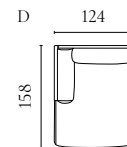

Find more information on all possible configurations at bolia.com