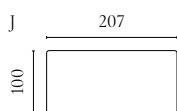

PRODUCT NAME	NUMBER	DEPTH × WIDTH × HEIGHT	SEAT DEPTH × HEIGHT
A	Elton Sofa 2 seater	01-030-01	100 × 186 × 77 cm	60 × 42 cm
B	Elton Sofa 2½ seater	01-030-05	100 × 220 × 77 cm	60 × 42 cm
C	Elton Sofa 3 seater	01-030-10	100 × 258 × 77 cm	60 × 42 cm
D	Elton Sofa 3 seater with chaise longue – left / right	01-030-20 01-030-25	163 × 266 × 77 cm	60 × 42 cm
E	Elton Sofa 3½ seater with chaise longue – left / right	01-030-30 01-030-35	163 × 300 × 77 cm	60 × 42 cm
F	Elton Sofa 4 seater with chaise longue – left / right	01-030-40 01-030-45	163 × 338 × 77 cm	60 × 42 cm
G	Elton Corner Sofa 6 seater – left / right	01-030-60 01-030-65	296 × 255 × 77 cm	60 × 42 cm
H	Elton Corner Sofa 6 seater with open end – left / right	01-030-70 01-030-75	255 × 296 × 77 cm	60 × 42 cm
I	Elton Sofa 2½ seater with open end – left / right	01-030-80 01-030-85	100 × 255 × 77 cm	60 × 42 cm
J	Elton Daybed	02-030-10	207 × 100 × 42 cm	42 cm
K	Elton Armchair	02-030-20	80 × 87 × 76 cm	45 × 42 cm
L	Elton Footstool	02-030-25	50 × 65 × 48 cm	42 cm
M	Elton Pouf 90 × 70 cm	02-030-30	70 × 90 × 42 cm	42 cm
N	Elton Pouf	02-030-35	74 × 99 × 42 cm	42 cm