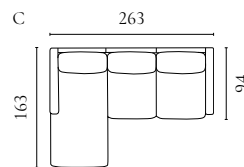

PRODUCT NAME	NUMBER	DEPTH × WIDTH × HEIGHT	SEAT DEPTH × HEIGHT
A	North Sofa 2½ seater	01-204-01	96 × 183 × 82 cm	61 × 45 cm
B	North Sofa 3 seater	01-204-05	96 × 216 × 82 cm	61 × 45 cm
C	North Sofa 3 seater with chaise longue – left / right	01-204-10 01-204-15	163 × 263 × 82 cm	61 × 45 cm
D	North Sofa 4 seater with chaise longue – left / right	01-204-20 01-204-25	163 × 296 × 82 cm	61 × 45 cm
E	North Corner Sofa 7 seater (3 corner 3)	01-204-45	305 × 305 × 82 cm	61 × 45 cm
F	North Corner Sofa 6 seater (2½ corner 2½)	01-204-30	272 × 272 × 82 cm	61 × 45 cm
G	North Corner Sofa 6 seater (2½ corner 3)	01-204-35	272 × 305 × 82 cm	61 × 45 cm
H	North Corner Sofa 6 seater (3 corner 2½)	01-204-40	305 × 272 × 82 cm	61 × 45 cm
I	North Pouf	02-204-05	90 × 94 × 45 cm	45 cm
J	North Pouf	02-204-01	73 × 73 × 45 cm	45 cm