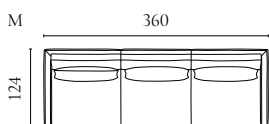

MALIN MODULAR SOFA

Designed by Says Who

	PRODUCT NAME	NUMBER	DEPTH × WIDTH × HEIGHT	SEAT DEPTH × HEIGHT
A	Malin Corner Module with 6 back cushions – left / right	01-099-15 01-099-01	124 × 124 × 61 cm	110 × 44 cm
B	Malin Back Module with 6 back cushions – large	01-099-20	124 × 112 × 61 cm	110 × 44 cm
C	Malin Back Module with 4 back cushions – small	01-099-25	124 × 58 × 61 cm	110 × 44 cm
D	Malin Corner Module with 2 back cushions – left / right	01-099-50 01-099-45	124 × 124 × 61 cm	110 × 44 cm
E	Malin Back Module with 2 back cushions – large	01-099-55	124 × 112 × 61 cm	110 × 44 cm
F	Malin Back Module with 2 back cushions – small	01-099-60	124 × 58 × 61 cm	110 × 44 cm
G	Malin Pouf	02-099-05	62 × 122 × 44 cm	44 cm
H	Malin Pouf	02-099-10	122 × 122 × 44 cm	44 cm
I	Malin 3 Modules with back Module – 6 back cushions – small	00-099-30	124 × 306 × 61 cm	112 × 44 cm
J	Malin 3 Modules with back Module – 6 back cushions – large	00-099-35	124 × 360 × 61 cm	112 × 44 cm
K	Malin 2 Modules with 6 back cushions	00-099-40	124 × 248 × 61 cm	112 × 44 cm
L	Malin 3 Modules with back Module – 2 back cushions – small	00-099-65	124 × 306 × 61 cm	112 × 44 cm
M	Malin 3 Modules with back Module – 2 back cushions – large	00-099-70	124 × 360 × 61 cm	112 × 44 cm
N	Malin 2 Modules with 2 back cushions	00-099-75	124 × 248 × 61 cm	112 × 44 cm