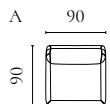

PRODUCT NAME	NUMBER	DEPTH × WIDTH × HEIGHT	SEAT DEPTH × HEIGHT
A	Arke Back Module	01-014-01	90 × 90 × 71.5 cm	63 × 43 cm
B	Arke Pouf	02-014-01	90 × 90 × 43 cm	90 × 43 cm
C	Arke 2 Modules	00-014-01	90 × 180 × 71.5 cm	63 × 43 cm
D	Arke 3 Modules	00-014-05	90 × 270 × 71.5 cm	63 × 43 cm