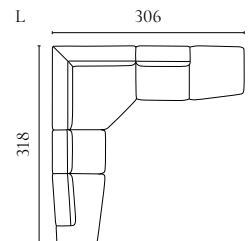

Find more information on all possible configurations at bolia.com