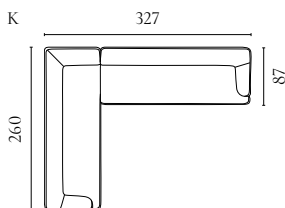

PRODUCT NAME	NUMBER	DEPTH × WIDTH × HEIGHT	SEAT DEPTH × HEIGHT
A	Caro Sofa 2 seater	01-093-01	87 × 180 × 72 cm	60 × 42 cm
B	Caro Sofa 3 seater	01-093-03	87 × 220 × 72 cm	60 × 42 cm
C	Caro Corner Sofa 6 seater with open end – left / right	01-093-05 01-093-07	240 × 247 × 72 cm	60 × 42 cm
D	Caro Corner Sofa 7 seater with open end – left / right	01-093-10 01-093-15	240 × 287 × 72 cm	60 × 42 cm
E	Caro Corner Sofa 8 seater with open end – left / right	01-093-20 01-093-22	240 × 327 × 72 cm	60 × 42 cm
F	Caro Corner Sofa 5 seater – left / right	01-093-27 01-093-25	220 × 247 × 72 cm	60 × 42 cm
G	Caro Corner Sofa 6 seater (3 seater with corner unit – left / right)	01-093-32 01-093-30	260 × 247 × 72 cm	60 × 42 cm
H	Caro Corner Sofa 6 seater (3 seater with large corner unit – left / right)	01-093-37 01-093-35	220 × 287 × 72 cm	60 × 42 cm
I	Caro Corner Sofa 7 seater (3 seater with corner unit – left / right)	01-093-42 01-093-40	260 × 287 × 72 cm	60 × 42 cm
J	Caro Corner Sofa 7 seater (3 seater with large corner unit – left / right)	01-093-47 01-093-45	220 × 327 × 72 cm	60 × 42 cm
K	Caro Corner Sofa 8 seater – left / right	01-093-52 01-093-50	260 × 327 × 72 cm	60 × 42 cm
L	Caro Sofa 3 seater with chaise longue – left / right	01-093-55 01-093-57	160 × 260 × 72 cm	60 × 42 cm
M	Caro Sofa 4 seater with chaise longue – left / right	01-093-60 01-093-62	160 × 300 × 72 cm	60 × 42 cm
N	Caro Sofa 5 seater with chaise longue – left / right	01-093-65 01-093-67	160 × 340 × 72 cm	60 × 42 cm
O	Caro Pouf – large	02-093-01	73 × 100 × 42 cm	42 cm
P	Caro Pouf – small	02-093-05	60 × 87 × 42 cm	42 cm