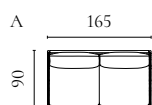

PRODUCT NAME	NUMBER	DEPTH × WIDTH × HEIGHT	SEAT DEPTH × HEIGHT
A	Track Outdoor Sofa 2 seater	01-044-01	90 × 165 × 81 cm	61 × 42 cm
B	Track Outdoor Sofa 3 seater	01-044-05	90 × 245 × 81 cm	61 × 42 cm
C	Track Outdoor Pouf	02-044-01	85 × 85 × 42 cm	42 × 42 cm