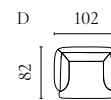

GEST SOFA BED

Designed by Studio Nooi

| | PRODUCT NAME | NUMBER | DEPTH × WIDTH × HEIGHT | SEAT DEPTH × HEIGHT |
|---|-------------------------|-----------|------------------------|---------------------|
| A | Gest Sofa Bed 2½ seater | 01-022-01 | 103 × 240 × 83 cm | 55 × 50 cm |
| B | Gest Sofa Bed 3 seater | 01-022-05 | 103 × 260 × 83 cm | 55 × 50 cm |
| C | Gest Pouf with storage | 02-022-01 | 103 × 103 × 49 cm | 55 × 50 cm |