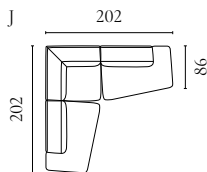

Find more information on all possible configurations at bolia.com