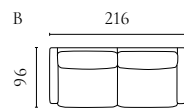

PRODUCT NAME	NUMBER	DEPTH × WIDTH × HEIGHT	SEAT DEPTH × HEIGHT
A	North Sofa 2½ seater	01-204-01	96 × 183 × 82 cm	61 × 45 cm
B	North Sofa 3 seater	01-204-05	96 × 216 × 82 cm	61 × 45 cm
C	North Sofa 3 seater with chaise longue – left / right	01-204-10 01-204-15	163 × 263 × 82 cm	61 × 45 cm
D	North Sofa 4 seater with chaise longue – left / right	01-204-20 01-204-25	163 × 296 × 82 cm	61 × 45 cm
E	North Corner Sofa 7 seater (3 corner 3)	01-204-45	305 × 305 × 82 cm	61 × 45 cm
F	North Corner Sofa 6 seater (2½ corner 2½)	01-204-30	272 × 272 × 82 cm	61 × 45 cm
G	North Corner Sofa 6 seater (2½ corner 3)	01-204-35	272 × 305 × 82 cm	61 × 45 cm
H	North Corner Sofa 6 seater (3 corner 2½)	01-204-40	305 × 272 × 82 cm	61 × 45 cm
I	North Pouf	02-204-05	90 × 94 × 45 cm	45 cm
J	North Pouf	02-204-01	73 × 73 × 45 cm	45 cm