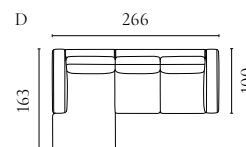

PRODUCT NAME	NUMBER	DEPTH × WIDTH × HEIGHT	SEAT DEPTH × HEIGHT
A	Elton Sofa 2 seater	01-030-01	100 × 186 × 77 cm	60 × 42 cm
B	Elton Sofa 2½ seater	01-030-05	100 × 220 × 77 cm	60 × 42 cm
C	Elton Sofa 3 seater	01-030-10	100 × 258 × 77 cm	60 × 42 cm
D	Elton Sofa 3 seater with chaise longue – left / right	01-030-20 01-030-25	163 × 266 × 77 cm	60 × 42 cm
E	Elton Sofa 3½ seater with chaise longue – left / right	01-030-30 01-030-35	163 × 300 × 77 cm	60 × 42 cm
F	Elton Sofa 4 seater with chaise longue – left / right	01-030-40 01-030-45	163 × 338 × 77 cm	60 × 42 cm
G	Elton Corner Sofa 6 seater – left / right	01-030-60 01-030-65	296 × 255 × 77 cm	60 × 42 cm
H	Elton Corner Sofa 6 seater with open end – left / right	01-030-70 01-030-75	255 × 296 × 77 cm	60 × 42 cm
I	Elton Sofa 2½ seater with open end – left / right	01-030-80 01-030-85	100 × 255 × 77 cm	60 × 42 cm
J	Elton Daybed	02-030-10	207 × 100 × 42 cm	42 cm
K	Elton Armchair	02-030-20	80 × 87 × 76 cm	45 × 42 cm
L	Elton Footstool	02-030-25	50 × 65 × 48 cm	42 cm
M	Elton Pouf 90 × 70 cm	02-030-30	70 × 90 × 42 cm	42 cm
N	Elton Pouf	02-030-35	74 × 99 × 42 cm	42 cm