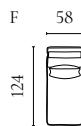

MALIN MODULAR SOFA

Designed by Says Who

	PRODUCT NAME	NUMBER	DEPTH × WIDTH × HEIGHT	SEAT DEPTH × HEIGHT
A	Malin Corner Module with 6 back cushions – left / right	01-099-15 01-099-01	124 × 124 × 61 cm	110 × 44 cm
B	Malin Back Module with 6 back cushions – large	01-099-20	124 × 112 × 61 cm	110 × 44 cm
C	Malin Back Module with 4 back cushions – small	01-099-25	124 × 58 × 61 cm	110 × 44 cm
D	Malin Corner Module with 2 back cushions – left / right	01-099-50 01-099-45	124 × 124 × 61 cm	110 × 44 cm
E	Malin Back Module with 2 back cushions – large	01-099-55	124 × 112 × 61 cm	110 × 44 cm
F	Malin Back Module with 2 back cushions – small	01-099-60	124 × 58 × 61 cm	110 × 44 cm
G	Malin Pouf	02-099-05	62 × 122 × 44 cm	44 cm
H	Malin Pouf	02-099-10	122 × 122 × 44 cm	44 cm
I	Malin 3 Modules with back Module – 6 back cushions – small	00-099-30	124 × 306 × 61 cm	112 × 44 cm
J	Malin 3 Modules with back Module – 6 back cushions – large	00-099-35	124 × 360 × 61 cm	112 × 44 cm
K	Malin 2 Modules with 6 back cushions	00-099-40	124 × 248 × 61 cm	112 × 44 cm
L	Malin 3 Modules with back Module – 2 back cushions – small	00-099-65	124 × 306 × 61 cm	112 × 44 cm
M	Malin 3 Modules with back Module – 2 back cushions – large	00-099-70	124 × 360 × 61 cm	112 × 44 cm
N	Malin 2 Modules with 2 back cushions	00-099-75	124 × 248 × 61 cm	112 × 44 cm