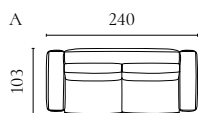

GEST SOFA BED

Designed by Studio Nooi

| | PRODUCT NAME | NUMBER | DEPTH × WIDTH × HEIGHT | SEAT DEPTH × HEIGHT |
|---|-------------------------|-----------|------------------------|---------------------|
| A | Gest Sofa Bed 2½ seater | 01-022-01 | 103 × 240 × 83 cm | 55 × 50 cm |
| B | Gest Sofa Bed 3 seater | 01-022-05 | 103 × 260 × 83 cm | 55 × 50 cm |
| C | Gest Pouf with storage | 02-022-01 | 103 × 103 × 49 cm | 55 × 50 cm |