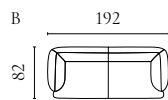

GEST SOFA BED

Designed by Studio Nooi

| | PRODUCT NAME | NUMBER | DEPTH × WIDTH × HEIGHT | SEAT DEPTH × HEIGHT |
|---|-------------------------|-----------|------------------------|---------------------|
| A | Gest Sofa Bed 2½ seater | 01-022-01 | 103 × 240 × 83 cm | 55 × 50 cm |
| B | Gest Sofa Bed 3 seater | 01-022-05 | 103 × 260 × 83 cm | 55 × 50 cm |
| C | Gest Pouf with storage | 02-022-01 | 103 × 103 × 49 cm | 55 × 50 cm |