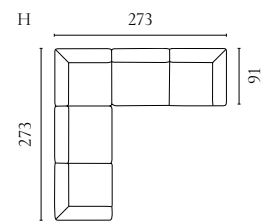

CAISA MODULAR SOFA

Designed by BÖTTCHER & KAYSER

	PRODUCT NAME	NUMBER	DEPTH × WIDTH × HEIGHT	SEAT DEPTH × HEIGHT
A	Caisa 2 seater	01-081-01	91 × 182 × 73 cm	70 × 44 cm
B	Caisa 3 seater	01-081-05	91 × 242 × 73 cm	70 × 44 cm
C	Caisa 2 seater with open end – left / right	01-081-10 01-081-15	91 × 182 × 73 cm	70 × 44 cm
D	Caisa 3 seater open end – left / right	01-081-20 01-081-25	91 × 242 × 73 cm	70 × 44 cm
E	Caisa 3 seater with chaise longue – left / right	01-081-30 01-081-35	161 × 303 × 73 cm	70 × 44 cm
F	Caisa 4 seater with chaise longue – left / right	01-081-40 01-081-45	161 × 363 × 73 cm	70 × 44 cm
G	Caisa 5 seater with corner	00-081-01	212 × 212 × 73 cm	70 × 44 cm
H	Caisa 6 seater with corner	00-081-02	273 × 273 × 73 cm	70 × 44 cm
I	Caisa 7 seater with corner	00-081-03	333 × 333 × 73 cm	70 × 44 cm
J	Caisa Chaise Longue – left / right	01-081-50 01-081-55	161 × 121 × 73 cm	70 × 44 cm
K	Caisa Back Unit with armrest – left / right	01-081-60 01-081-65	91 × 121 × 73 cm	70 × 44 cm
L	Caisa Corner Unit – left / right	01-081-70 01-081-75	91 × 91 × 73 cm	70 × 44 cm
M	Caisa Back Unit – small	01-081-85	91 × 91 × 73 cm	70 × 44 cm
N	Caisa Back Unit – large	01-081-80	91 × 121 × 73 cm	70 × 44 cm
O	Caisa Pouf – small	02-130-01	91 × 91 × 44 cm	91 × 44 cm
P	Caisa Pouf – large	02-130-05	91 × 121 × 44 cm	91 × 44 cm