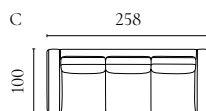

PRODUCT NAME	NUMBER	DEPTH × WIDTH × HEIGHT	SEAT DEPTH × HEIGHT
A	Elton Sofa 2 seater	01-030-01	100 × 186 × 77 cm	60 × 42 cm
B	Elton Sofa 2½ seater	01-030-05	100 × 220 × 77 cm	60 × 42 cm
C	Elton Sofa 3 seater	01-030-10	100 × 258 × 77 cm	60 × 42 cm
D	Elton Sofa 3 seater with chaise longue – left / right	01-030-20 01-030-25	163 × 266 × 77 cm	60 × 42 cm
E	Elton Sofa 3½ seater with chaise longue – left / right	01-030-30 01-030-35	163 × 300 × 77 cm	60 × 42 cm
F	Elton Sofa 4 seater with chaise longue – left / right	01-030-40 01-030-45	163 × 338 × 77 cm	60 × 42 cm
G	Elton Corner Sofa 6 seater – left / right	01-030-60 01-030-65	296 × 255 × 77 cm	60 × 42 cm
H	Elton Corner Sofa 6 seater with open end – left / right	01-030-70 01-030-75	255 × 296 × 77 cm	60 × 42 cm
I	Elton Sofa 2½ seater with open end – left / right	01-030-80 01-030-85	100 × 255 × 77 cm	60 × 42 cm
J	Elton Daybed	02-030-10	207 × 100 × 42 cm	42 cm
K	Elton Armchair	02-030-20	80 × 87 × 76 cm	45 × 42 cm
L	Elton Footstool	02-030-25	50 × 65 × 48 cm	42 cm
M	Elton Pouf 90 × 70 cm	02-030-30	70 × 90 × 42 cm	42 cm
N	Elton Pouf	02-030-35	74 × 99 × 42 cm	42 cm