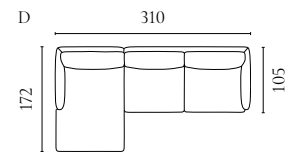

Designed by Meike Harde

| | PRODUCT NAME | NUMBER | DEPTH × WIDTH × HEIGHT | SEAT DEPTH × HEIGHT |
|---|---|------------------------|------------------------|---------------------|
| A | Lomi Sofa 2 seater | 01-083-01 | 105 × 180 × 75 cm | 70 × 48 cm |
| B | Lomi Sofa 2½ seater | 01-083-05 | 105 × 210 × 75 cm | 70 × 48 cm |
| C | Lomi Sofa 3 seater | 01-083-10 | 105 × 254 × 75 cm | 70 × 48 cm |
| D | Lomi Sofa 2½ seater with chaise longue – left / right | 01-083-15 01-083-20 | 172 × 310 × 75 cm | 70 × 48 cm |
| E | Lomi Corner Sofa 5 seater (2½ corner 2½) | 01-083-25 | 310 × 310 × 75 cm | 70 × 48 cm |
| F | Lomi Pouf | 02-132-01 | 72 × 105 × 48 cm | 48 cm |
| G | Lomi Sofa 3 seater – separable | 01-083-30 | 105 × 254 × 75 cm | 70 × 48 cm |
| H | Lomi Armchair | 02-083-01 | 81 × 99 × 80 cm | 50 × 48 cm |