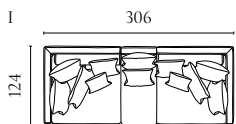

MALIN MODULAR SOFA

Designed by Says Who

	PRODUCT NAME	NUMBER	DEPTH × WIDTH × HEIGHT	SEAT DEPTH × HEIGHT
A	Malin Corner Module with 6 back cushions – left / right	01-099-15 01-099-01	124 × 124 × 61 cm	110 × 44 cm
B	Malin Back Module with 6 back cushions – large	01-099-20	124 × 112 × 61 cm	110 × 44 cm
C	Malin Back Module with 4 back cushions – small	01-099-25	124 × 58 × 61 cm	110 × 44 cm
D	Malin Corner Module with 2 back cushions – left / right	01-099-50 01-099-45	124 × 124 × 61 cm	110 × 44 cm
E	Malin Back Module with 2 back cushions – large	01-099-55	124 × 112 × 61 cm	110 × 44 cm
F	Malin Back Module with 2 back cushions – small	01-099-60	124 × 58 × 61 cm	110 × 44 cm
G	Malin Pouf	02-099-05	62 × 122 × 44 cm	44 cm
H	Malin Pouf	02-099-10	122 × 122 × 44 cm	44 cm
I	Malin 3 Modules with back Module – 6 back cushions – small	00-099-30	124 × 306 × 61 cm	112 × 44 cm
J	Malin 3 Modules with back Module – 6 back cushions – large	00-099-35	124 × 360 × 61 cm	112 × 44 cm
K	Malin 2 Modules with 6 back cushions	00-099-40	124 × 248 × 61 cm	112 × 44 cm
L	Malin 3 Modules with back Module – 2 back cushions – small	00-099-65	124 × 306 × 61 cm	112 × 44 cm
M	Malin 3 Modules with back Module – 2 back cushions – large	00-099-70	124 × 360 × 61 cm	112 × 44 cm
N	Malin 2 Modules with 2 back cushions	00-099-75	124 × 248 × 61 cm	112 × 44 cm