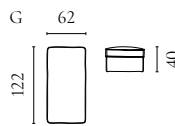

MALIN MODULAR SOFA

Designed by Says Who

	PRODUCT NAME	NUMBER	DEPTH × WIDTH × HEIGHT	SEAT DEPTH × HEIGHT
A	Malin Corner Module with 6 back cushions – left / right	01-099-15 01-099-01	124 × 124 × 61 cm	110 × 44 cm
B	Malin Back Module with 6 back cushions – large	01-099-20	124 × 112 × 61 cm	110 × 44 cm
C	Malin Back Module with 4 back cushions – small	01-099-25	124 × 58 × 61 cm	110 × 44 cm
D	Malin Corner Module with 2 back cushions – left / right	01-099-50 01-099-45	124 × 124 × 61 cm	110 × 44 cm
E	Malin Back Module with 2 back cushions – large	01-099-55	124 × 112 × 61 cm	110 × 44 cm
F	Malin Back Module with 2 back cushions – small	01-099-60	124 × 58 × 61 cm	110 × 44 cm
G	Malin Pouf	02-099-05	62 × 122 × 44 cm	44 cm
H	Malin Pouf	02-099-10	122 × 122 × 44 cm	44 cm
I	Malin 3 Modules with back Module – 6 back cushions – small	00-099-30	124 × 306 × 61 cm	112 × 44 cm
J	Malin 3 Modules with back Module – 6 back cushions – large	00-099-35	124 × 360 × 61 cm	112 × 44 cm
K	Malin 2 Modules with 6 back cushions	00-099-40	124 × 248 × 61 cm	112 × 44 cm
L	Malin 3 Modules with back Module – 2 back cushions – small	00-099-65	124 × 306 × 61 cm	112 × 44 cm
M	Malin 3 Modules with back Module – 2 back cushions – large	00-099-70	124 × 360 × 61 cm	112 × 44 cm
N	Malin 2 Modules with 2 back cushions	00-099-75	124 × 248 × 61 cm	112 × 44 cm