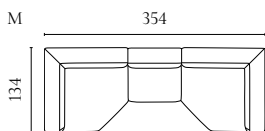

Find more information on all possible configurations at bolia.com