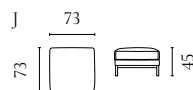

PRODUCT NAME	NUMBER	DEPTH × WIDTH × HEIGHT	SEAT DEPTH × HEIGHT
A	North Sofa 2½ seater	01-204-01	96 × 183 × 82 cm	61 × 45 cm
B	North Sofa 3 seater	01-204-05	96 × 216 × 82 cm	61 × 45 cm
C	North Sofa 3 seater with chaise longue – left / right	01-204-10 01-204-15	163 × 263 × 82 cm	61 × 45 cm
D	North Sofa 4 seater with chaise longue – left / right	01-204-20 01-204-25	163 × 296 × 82 cm	61 × 45 cm
E	North Corner Sofa 7 seater (3 corner 3)	01-204-45	305 × 305 × 82 cm	61 × 45 cm
F	North Corner Sofa 6 seater (2½ corner 2½)	01-204-30	272 × 272 × 82 cm	61 × 45 cm
G	North Corner Sofa 6 seater (2½ corner 3)	01-204-35	272 × 305 × 82 cm	61 × 45 cm
H	North Corner Sofa 6 seater (3 corner 2½)	01-204-40	305 × 272 × 82 cm	61 × 45 cm
I	North Pouf	02-204-05	90 × 94 × 45 cm	45 cm
J	North Pouf	02-204-01	73 × 73 × 45 cm	45 cm