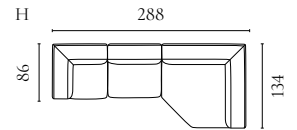

Find more information on all possible configurations at bolia.com