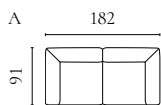

PRODUCT NAME	NUMBER	DEPTH × WIDTH × HEIGHT	SEAT DEPTH × HEIGHT
A	Caisa 2 seater	01-081-01	91 × 182 × 73 cm	70 × 44 cm
B	Caisa 3 seater	01-081-05	91 × 242 × 73 cm	70 × 44 cm
C	Caisa 2 seater with open end – left / right	01-081-10 01-081-15	91 × 182 × 73 cm	70 × 44 cm
D	Caisa 3 seater open end – left / right	01-081-20 01-081-25	91 × 242 × 73 cm	70 × 44 cm
E	Caisa 3 seater with chaise longue – left / right	01-081-30 01-081-35	161 × 303 × 73 cm	70 × 44 cm
F	Caisa 4 seater with chaise longue – left / right	01-081-40 01-081-45	161 × 363 × 73 cm	70 × 44 cm
G	Caisa 5 seater with corner	00-081-01	212 × 212 × 73 cm	70 × 44 cm
H	Caisa 6 seater with corner	00-081-02	273 × 273 × 73 cm	70 × 44 cm
I	Caisa 7 seater with corner	00-081-03	333 × 333 × 73 cm	70 × 44 cm
J	Caisa Chaise Longue – left / right	01-081-50 01-081-55	161 × 121 × 73 cm	70 × 44 cm
K	Caisa Back Unit with armrest – left / right	01-081-60 01-081-65	91 × 121 × 73 cm	70 × 44 cm
L	Caisa Corner Unit – left / right	01-081-70 01-081-75	91 × 91 × 73 cm	70 × 44 cm
M	Caisa Back Unit – small	01-081-85	91 × 91 × 73 cm	70 × 44 cm
N	Caisa Back Unit – large	01-081-80	91 × 121 × 73 cm	70 × 44 cm
O	Caisa Pouf – small	02-130-01	91 × 91 × 44 cm	91 × 44 cm
P	Caisa Pouf – large	02-130-05	91 × 121 × 44 cm	91 × 44 cm