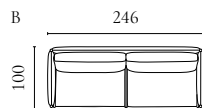

PRODUCT NAME	NUMBER	DEPTH × WIDTH × HEIGHT	SEAT DEPTH × HEIGHT
A	Hayden Sofa 2½ seater	01-042-02	100 × 216 × 83 cm	68 × 45 cm
B	Hayden Sofa 3 seater	01-042-03	100 × 246 × 83 cm	68 × 45 cm
C	Hayden Pouf	02-042-01	78 × 98 × 45 cm	45 cm