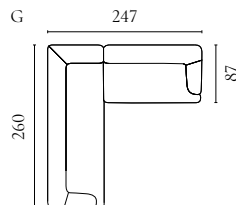

PRODUCT NAME	NUMBER	DEPTH × WIDTH × HEIGHT	SEAT DEPTH × HEIGHT
A	Caro Sofa 2 seater	01-093-01	87 × 180 × 72 cm	60 × 42 cm
B	Caro Sofa 3 seater	01-093-03	87 × 220 × 72 cm	60 × 42 cm
C	Caro Corner Sofa 6 seater with open end – left / right	01-093-05 01-093-07	240 × 247 × 72 cm	60 × 42 cm
D	Caro Corner Sofa 7 seater with open end – left / right	01-093-10 01-093-15	240 × 287 × 72 cm	60 × 42 cm
E	Caro Corner Sofa 8 seater with open end – left / right	01-093-20 01-093-22	240 × 327 × 72 cm	60 × 42 cm
F	Caro Corner Sofa 5 seater – left / right	01-093-27 01-093-25	220 × 247 × 72 cm	60 × 42 cm
G	Caro Corner Sofa 6 seater (3 seater with corner unit – left / right)	01-093-32 01-093-30	260 × 247 × 72 cm	60 × 42 cm
H	Caro Corner Sofa 6 seater (3 seater with large corner unit – left / right)	01-093-37 01-093-35	220 × 287 × 72 cm	60 × 42 cm
I	Caro Corner Sofa 7 seater (3 seater with corner unit – left / right)	01-093-42 01-093-40	260 × 287 × 72 cm	60 × 42 cm
J	Caro Corner Sofa 7 seater (3 seater with large corner unit – left / right)	01-093-47 01-093-45	220 × 327 × 72 cm	60 × 42 cm
K	Caro Corner Sofa 8 seater – left / right	01-093-52 01-093-50	260 × 327 × 72 cm	60 × 42 cm
L	Caro Sofa 3 seater with chaise longue – left / right	01-093-55 01-093-57	160 × 260 × 72 cm	60 × 42 cm
M	Caro Sofa 4 seater with chaise longue – left / right	01-093-60 01-093-62	160 × 300 × 72 cm	60 × 42 cm
N	Caro Sofa 5 seater with chaise longue – left / right	01-093-65 01-093-67	160 × 340 × 72 cm	60 × 42 cm
O	Caro Pouf – large	02-093-01	73 × 100 × 42 cm	42 cm
P	Caro Pouf – small	02-093-05	60 × 87 × 42 cm	42 cm