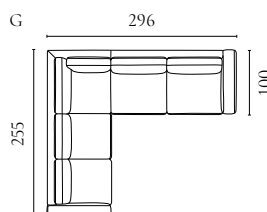

PRODUCT NAME	NUMBER	DEPTH × WIDTH × HEIGHT	SEAT DEPTH × HEIGHT
A	Elton Sofa 2 seater	01-030-01	100 × 186 × 77 cm	60 × 42 cm
B	Elton Sofa 2½ seater	01-030-05	100 × 220 × 77 cm	60 × 42 cm
C	Elton Sofa 3 seater	01-030-10	100 × 258 × 77 cm	60 × 42 cm
D	Elton Sofa 3 seater with chaise longue – left / right	01-030-20 01-030-25	163 × 266 × 77 cm	60 × 42 cm
E	Elton Sofa 3½ seater with chaise longue – left / right	01-030-30 01-030-35	163 × 300 × 77 cm	60 × 42 cm
F	Elton Sofa 4 seater with chaise longue – left / right	01-030-40 01-030-45	163 × 338 × 77 cm	60 × 42 cm
G	Elton Corner Sofa 6 seater – left / right	01-030-60 01-030-65	296 × 255 × 77 cm	60 × 42 cm
H	Elton Corner Sofa 6 seater with open end – left / right	01-030-70 01-030-75	255 × 296 × 77 cm	60 × 42 cm
I	Elton Sofa 2½ seater with open end – left / right	01-030-80 01-030-85	100 × 255 × 77 cm	60 × 42 cm
J	Elton Daybed	02-030-10	207 × 100 × 42 cm	42 cm
K	Elton Armchair	02-030-20	80 × 87 × 76 cm	45 × 42 cm
L	Elton Footstool	02-030-25	50 × 65 × 48 cm	42 cm
M	Elton Pouf 90 × 70 cm	02-030-30	70 × 90 × 42 cm	42 cm
N	Elton Pouf	02-030-35	74 × 99 × 42 cm	42 cm