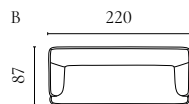

PRODUCT NAME	NUMBER	DEPTH × WIDTH × HEIGHT	SEAT DEPTH × HEIGHT
A	Caro Sofa 2 seater	01-093-01	87 × 180 × 72 cm	60 × 42 cm
B	Caro Sofa 3 seater	01-093-03	87 × 220 × 72 cm	60 × 42 cm
C	Caro Corner Sofa 6 seater with open end – left / right	01-093-05 01-093-07	240 × 247 × 72 cm	60 × 42 cm
D	Caro Corner Sofa 7 seater with open end – left / right	01-093-10 01-093-15	240 × 287 × 72 cm	60 × 42 cm
E	Caro Corner Sofa 8 seater with open end – left / right	01-093-20 01-093-22	240 × 327 × 72 cm	60 × 42 cm
F	Caro Corner Sofa 5 seater – left / right	01-093-27 01-093-25	220 × 247 × 72 cm	60 × 42 cm
G	Caro Corner Sofa 6 seater (3 seater with corner unit – left / right)	01-093-32 01-093-30	260 × 247 × 72 cm	60 × 42 cm
H	Caro Corner Sofa 6 seater (3 seater with large corner unit – left / right)	01-093-37 01-093-35	220 × 287 × 72 cm	60 × 42 cm
I	Caro Corner Sofa 7 seater (3 seater with corner unit – left / right)	01-093-42 01-093-40	260 × 287 × 72 cm	60 × 42 cm
J	Caro Corner Sofa 7 seater (3 seater with large corner unit – left / right)	01-093-47 01-093-45	220 × 327 × 72 cm	60 × 42 cm
K	Caro Corner Sofa 8 seater – left / right	01-093-52 01-093-50	260 × 327 × 72 cm	60 × 42 cm
L	Caro Sofa 3 seater with chaise longue – left / right	01-093-55 01-093-57	160 × 260 × 72 cm	60 × 42 cm
M	Caro Sofa 4 seater with chaise longue – left / right	01-093-60 01-093-62	160 × 300 × 72 cm	60 × 42 cm
N	Caro Sofa 5 seater with chaise longue – left / right	01-093-65 01-093-67	160 × 340 × 72 cm	60 × 42 cm
O	Caro Pouf – large	02-093-01	73 × 100 × 42 cm	42 cm
P	Caro Pouf – small	02-093-05	60 × 87 × 42 cm	42 cm