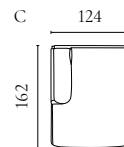

Find more information on all possible configurations at bolia.com