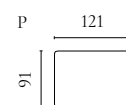

PRODUCT NAME	NUMBER	DEPTH × WIDTH × HEIGHT	SEAT DEPTH × HEIGHT
A	Caisa 2 seater	01-081-01	91 × 182 × 73 cm	70 × 44 cm
B	Caisa 3 seater	01-081-05	91 × 242 × 73 cm	70 × 44 cm
C	Caisa 2 seater with open end – left / right	01-081-10 01-081-15	91 × 182 × 73 cm	70 × 44 cm
D	Caisa 3 seater open end – left / right	01-081-20 01-081-25	91 × 242 × 73 cm	70 × 44 cm
E	Caisa 3 seater with chaise longue – left / right	01-081-30 01-081-35	161 × 303 × 73 cm	70 × 44 cm
F	Caisa 4 seater with chaise longue – left / right	01-081-40 01-081-45	161 × 363 × 73 cm	70 × 44 cm
G	Caisa 5 seater with corner	00-081-01	212 × 212 × 73 cm	70 × 44 cm
H	Caisa 6 seater with corner	00-081-02	273 × 273 × 73 cm	70 × 44 cm
I	Caisa 7 seater with corner	00-081-03	333 × 333 × 73 cm	70 × 44 cm
J	Caisa Chaise Longue – left / right	01-081-50 01-081-55	161 × 121 × 73 cm	70 × 44 cm
K	Caisa Back Unit with armrest – left / right	01-081-60 01-081-65	91 × 121 × 73 cm	70 × 44 cm
L	Caisa Corner Unit – left / right	01-081-70 01-081-75	91 × 91 × 73 cm	70 × 44 cm
M	Caisa Back Unit – small	01-081-85	91 × 91 × 73 cm	70 × 44 cm
N	Caisa Back Unit – large	01-081-80	91 × 121 × 73 cm	70 × 44 cm
O	Caisa Pouf – small	02-130-01	91 × 91 × 44 cm	91 × 44 cm
P	Caisa Pouf – large	02-130-05	91 × 121 × 44 cm	91 × 44 cm