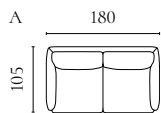

Designed by Meike Harde

| | PRODUCT NAME | NUMBER | DEPTH × WIDTH × HEIGHT | SEAT DEPTH × HEIGHT |
|---|---|------------------------|------------------------|---------------------|
| A | Lomi Sofa 2 seater | 01-083-01 | 105 × 180 × 75 cm | 70 × 48 cm |
| B | Lomi Sofa 2½ seater | 01-083-05 | 105 × 210 × 75 cm | 70 × 48 cm |
| C | Lomi Sofa 3 seater | 01-083-10 | 105 × 254 × 75 cm | 70 × 48 cm |
| D | Lomi Sofa 2½ seater with chaise longue – left / right | 01-083-15 01-083-20 | 172 × 310 × 75 cm | 70 × 48 cm |
| E | Lomi Corner Sofa 5 seater (2½ corner 2½) | 01-083-25 | 310 × 310 × 75 cm | 70 × 48 cm |
| F | Lomi Pouf | 02-132-01 | 72 × 105 × 48 cm | 48 cm |
| G | Lomi Sofa 3 seater – separable | 01-083-30 | 105 × 254 × 75 cm | 70 × 48 cm |
| H | Lomi Armchair | 02-083-01 | 81 × 99 × 80 cm | 50 × 48 cm |