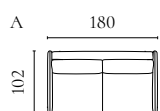

PRODUCT NAME	NUMBER	DEPTH × WIDTH × HEIGHT	SEAT DEPTH × HEIGHT
A	Pira Sofa Bed 2½ seater	01-089-01	102 × 180 × 81 cm	64 × 46 cm
B	Pira Sofa Bed 3 seater	01-089-05	102 × 196 × 81 cm	64 × 46 cm
C	Pira Sofa Bed 2½ seater with chaise longue and storage – left / right	01-089-15 01-089-10	170 × 262 × 81 cm	64 × 46 cm
D	Pira Sofa Bed 3 seater with chaise longue and storage – left / right	01-089-20 01-089-25	170 × 282 × 81 cm	64 × 46 cm
E	Pira Pouf with storage	02-136-01	72 × 87 × 46 cm	46 cm