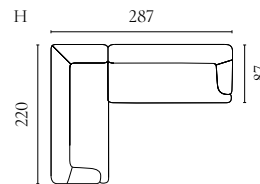

PRODUCT NAME	NUMBER	DEPTH × WIDTH × HEIGHT	SEAT DEPTH × HEIGHT
A	Caro Sofa 2 seater	01-093-01	87 × 180 × 72 cm	60 × 42 cm
B	Caro Sofa 3 seater	01-093-03	87 × 220 × 72 cm	60 × 42 cm
C	Caro Corner Sofa 6 seater with open end – left / right	01-093-05 01-093-07	240 × 247 × 72 cm	60 × 42 cm
D	Caro Corner Sofa 7 seater with open end – left / right	01-093-10 01-093-15	240 × 287 × 72 cm	60 × 42 cm
E	Caro Corner Sofa 8 seater with open end – left / right	01-093-20 01-093-22	240 × 327 × 72 cm	60 × 42 cm
F	Caro Corner Sofa 5 seater – left / right	01-093-27 01-093-25	220 × 247 × 72 cm	60 × 42 cm
G	Caro Corner Sofa 6 seater (3 seater with corner unit – left / right)	01-093-32 01-093-30	260 × 247 × 72 cm	60 × 42 cm
H	Caro Corner Sofa 6 seater (3 seater with large corner unit – left / right)	01-093-37 01-093-35	220 × 287 × 72 cm	60 × 42 cm
I	Caro Corner Sofa 7 seater (3 seater with corner unit – left / right)	01-093-42 01-093-40	260 × 287 × 72 cm	60 × 42 cm
J	Caro Corner Sofa 7 seater (3 seater with large corner unit – left / right)	01-093-47 01-093-45	220 × 327 × 72 cm	60 × 42 cm
K	Caro Corner Sofa 8 seater – left / right	01-093-52 01-093-50	260 × 327 × 72 cm	60 × 42 cm
L	Caro Sofa 3 seater with chaise longue – left / right	01-093-55 01-093-57	160 × 260 × 72 cm	60 × 42 cm
M	Caro Sofa 4 seater with chaise longue – left / right	01-093-60 01-093-62	160 × 300 × 72 cm	60 × 42 cm
N	Caro Sofa 5 seater with chaise longue – left / right	01-093-65 01-093-67	160 × 340 × 72 cm	60 × 42 cm
O	Caro Pouf – large	02-093-01	73 × 100 × 42 cm	42 cm
P	Caro Pouf – small	02-093-05	60 × 87 × 42 cm	42 cm