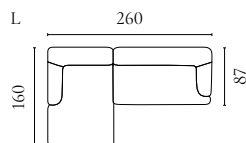

PRODUCT NAME	NUMBER	DEPTH × WIDTH × HEIGHT	SEAT DEPTH × HEIGHT
A	Caro Sofa 2 seater	01-093-01	87 × 180 × 72 cm	60 × 42 cm
B	Caro Sofa 3 seater	01-093-03	87 × 220 × 72 cm	60 × 42 cm
C	Caro Corner Sofa 6 seater with open end – left / right	01-093-05 01-093-07	240 × 247 × 72 cm	60 × 42 cm
D	Caro Corner Sofa 7 seater with open end – left / right	01-093-10 01-093-15	240 × 287 × 72 cm	60 × 42 cm
E	Caro Corner Sofa 8 seater with open end – left / right	01-093-20 01-093-22	240 × 327 × 72 cm	60 × 42 cm
F	Caro Corner Sofa 5 seater – left / right	01-093-27 01-093-25	220 × 247 × 72 cm	60 × 42 cm
G	Caro Corner Sofa 6 seater (3 seater with corner unit – left / right)	01-093-32 01-093-30	260 × 247 × 72 cm	60 × 42 cm
H	Caro Corner Sofa 6 seater (3 seater with large corner unit – left / right)	01-093-37 01-093-35	220 × 287 × 72 cm	60 × 42 cm
I	Caro Corner Sofa 7 seater (3 seater with corner unit – left / right)	01-093-42 01-093-40	260 × 287 × 72 cm	60 × 42 cm
J	Caro Corner Sofa 7 seater (3 seater with large corner unit – left / right)	01-093-47 01-093-45	220 × 327 × 72 cm	60 × 42 cm
K	Caro Corner Sofa 8 seater – left / right	01-093-52 01-093-50	260 × 327 × 72 cm	60 × 42 cm
L	Caro Sofa 3 seater with chaise longue – left / right	01-093-55 01-093-57	160 × 260 × 72 cm	60 × 42 cm
M	Caro Sofa 4 seater with chaise longue – left / right	01-093-60 01-093-62	160 × 300 × 72 cm	60 × 42 cm
N	Caro Sofa 5 seater with chaise longue – left / right	01-093-65 01-093-67	160 × 340 × 72 cm	60 × 42 cm
O	Caro Pouf – large	02-093-01	73 × 100 × 42 cm	42 cm
P	Caro Pouf – small	02-093-05	60 × 87 × 42 cm	42 cm