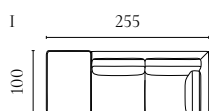

PRODUCT NAME	NUMBER	DEPTH × WIDTH × HEIGHT	SEAT DEPTH × HEIGHT
A	Elton Sofa 2 seater	01-030-01	100 × 186 × 77 cm	60 × 42 cm
B	Elton Sofa 2½ seater	01-030-05	100 × 220 × 77 cm	60 × 42 cm
C	Elton Sofa 3 seater	01-030-10	100 × 258 × 77 cm	60 × 42 cm
D	Elton Sofa 3 seater with chaise longue – left / right	01-030-20 01-030-25	163 × 266 × 77 cm	60 × 42 cm
E	Elton Sofa 3½ seater with chaise longue – left / right	01-030-30 01-030-35	163 × 300 × 77 cm	60 × 42 cm
F	Elton Sofa 4 seater with chaise longue – left / right	01-030-40 01-030-45	163 × 338 × 77 cm	60 × 42 cm
G	Elton Corner Sofa 6 seater – left / right	01-030-60 01-030-65	296 × 255 × 77 cm	60 × 42 cm
H	Elton Corner Sofa 6 seater with open end – left / right	01-030-70 01-030-75	255 × 296 × 77 cm	60 × 42 cm
I	Elton Sofa 2½ seater with open end – left / right	01-030-80 01-030-85	100 × 255 × 77 cm	60 × 42 cm
J	Elton Daybed	02-030-10	207 × 100 × 42 cm	42 cm
K	Elton Armchair	02-030-20	80 × 87 × 76 cm	45 × 42 cm
L	Elton Footstool	02-030-25	50 × 65 × 48 cm	42 cm
M	Elton Pouf 90 × 70 cm	02-030-30	70 × 90 × 42 cm	42 cm
N	Elton Pouf	02-030-35	74 × 99 × 42 cm	42 cm