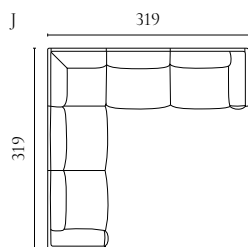

Find more information on all possible configurations at bolia.com