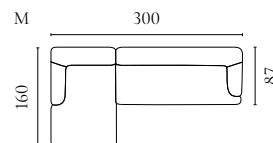

PRODUCT NAME	NUMBER	DEPTH × WIDTH × HEIGHT	SEAT DEPTH × HEIGHT
A	Caro Sofa 2 seater	01-093-01	87 × 180 × 72 cm	60 × 42 cm
B	Caro Sofa 3 seater	01-093-03	87 × 220 × 72 cm	60 × 42 cm
C	Caro Corner Sofa 6 seater with open end – left / right	01-093-05 01-093-07	240 × 247 × 72 cm	60 × 42 cm
D	Caro Corner Sofa 7 seater with open end – left / right	01-093-10 01-093-15	240 × 287 × 72 cm	60 × 42 cm
E	Caro Corner Sofa 8 seater with open end – left / right	01-093-20 01-093-22	240 × 327 × 72 cm	60 × 42 cm
F	Caro Corner Sofa 5 seater – left / right	01-093-27 01-093-25	220 × 247 × 72 cm	60 × 42 cm
G	Caro Corner Sofa 6 seater (3 seater with corner unit – left / right)	01-093-32 01-093-30	260 × 247 × 72 cm	60 × 42 cm
H	Caro Corner Sofa 6 seater (3 seater with large corner unit – left / right)	01-093-37 01-093-35	220 × 287 × 72 cm	60 × 42 cm
I	Caro Corner Sofa 7 seater (3 seater with corner unit – left / right)	01-093-42 01-093-40	260 × 287 × 72 cm	60 × 42 cm
J	Caro Corner Sofa 7 seater (3 seater with large corner unit – left / right)	01-093-47 01-093-45	220 × 327 × 72 cm	60 × 42 cm
K	Caro Corner Sofa 8 seater – left / right	01-093-52 01-093-50	260 × 327 × 72 cm	60 × 42 cm
L	Caro Sofa 3 seater with chaise longue – left / right	01-093-55 01-093-57	160 × 260 × 72 cm	60 × 42 cm
M	Caro Sofa 4 seater with chaise longue – left / right	01-093-60 01-093-62	160 × 300 × 72 cm	60 × 42 cm
N	Caro Sofa 5 seater with chaise longue – left / right	01-093-65 01-093-67	160 × 340 × 72 cm	60 × 42 cm
O	Caro Pouf – large	02-093-01	73 × 100 × 42 cm	42 cm
P	Caro Pouf – small	02-093-05	60 × 87 × 42 cm	42 cm