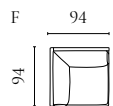

Find more information on all possible configurations at bolia.com