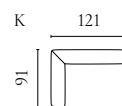

PRODUCT NAME	NUMBER	DEPTH × WIDTH × HEIGHT	SEAT DEPTH × HEIGHT
A	Caisa 2 seater	01-081-01	91 × 182 × 73 cm	70 × 44 cm
B	Caisa 3 seater	01-081-05	91 × 242 × 73 cm	70 × 44 cm
C	Caisa 2 seater with open end – left / right	01-081-10 01-081-15	91 × 182 × 73 cm	70 × 44 cm
D	Caisa 3 seater open end – left / right	01-081-20 01-081-25	91 × 242 × 73 cm	70 × 44 cm
E	Caisa 3 seater with chaise longue – left / right	01-081-30 01-081-35	161 × 303 × 73 cm	70 × 44 cm
F	Caisa 4 seater with chaise longue – left / right	01-081-40 01-081-45	161 × 363 × 73 cm	70 × 44 cm
G	Caisa 5 seater with corner	00-081-01	212 × 212 × 73 cm	70 × 44 cm
H	Caisa 6 seater with corner	00-081-02	273 × 273 × 73 cm	70 × 44 cm
I	Caisa 7 seater with corner	00-081-03	333 × 333 × 73 cm	70 × 44 cm
J	Caisa Chaise Longue – left / right	01-081-50 01-081-55	161 × 121 × 73 cm	70 × 44 cm
K	Caisa Back Unit with armrest – left / right	01-081-60 01-081-65	91 × 121 × 73 cm	70 × 44 cm
L	Caisa Corner Unit – left / right	01-081-70 01-081-75	91 × 91 × 73 cm	70 × 44 cm
M	Caisa Back Unit – small	01-081-85	91 × 91 × 73 cm	70 × 44 cm
N	Caisa Back Unit – large	01-081-80	91 × 121 × 73 cm	70 × 44 cm
O	Caisa Pouf – small	02-130-01	91 × 91 × 44 cm	91 × 44 cm
P	Caisa Pouf – large	02-130-05	91 × 121 × 44 cm	91 × 44 cm