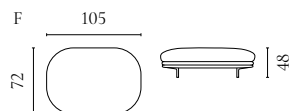

Designed by Meike Harde

| | PRODUCT NAME | NUMBER | DEPTH × WIDTH × HEIGHT | SEAT DEPTH × HEIGHT |
|---|---|------------------------|------------------------|---------------------|
| A | Lomi Sofa 2 seater | 01-083-01 | 105 × 180 × 75 cm | 70 × 48 cm |
| B | Lomi Sofa 2½ seater | 01-083-05 | 105 × 210 × 75 cm | 70 × 48 cm |
| C | Lomi Sofa 3 seater | 01-083-10 | 105 × 254 × 75 cm | 70 × 48 cm |
| D | Lomi Sofa 2½ seater with chaise longue – left / right | 01-083-15 01-083-20 | 172 × 310 × 75 cm | 70 × 48 cm |
| E | Lomi Corner Sofa 5 seater (2½ corner 2½) | 01-083-25 | 310 × 310 × 75 cm | 70 × 48 cm |
| F | Lomi Pouf | 02-132-01 | 72 × 105 × 48 cm | 48 cm |
| G | Lomi Sofa 3 seater – separable | 01-083-30 | 105 × 254 × 75 cm | 70 × 48 cm |
| H | Lomi Armchair | 02-083-01 | 81 × 99 × 80 cm | 50 × 48 cm |