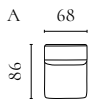

Find more information on all possible configurations at bolia.com