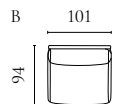

Find more information on all possible configurations at bolia.com