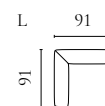

PRODUCT NAME	NUMBER	DEPTH × WIDTH × HEIGHT	SEAT DEPTH × HEIGHT
A	Caisa 2 seater	01-081-01	91 × 182 × 73 cm	70 × 44 cm
B	Caisa 3 seater	01-081-05	91 × 242 × 73 cm	70 × 44 cm
C	Caisa 2 seater with open end – left / right	01-081-10 01-081-15	91 × 182 × 73 cm	70 × 44 cm
D	Caisa 3 seater open end – left / right	01-081-20 01-081-25	91 × 242 × 73 cm	70 × 44 cm
E	Caisa 3 seater with chaise longue – left / right	01-081-30 01-081-35	161 × 303 × 73 cm	70 × 44 cm
F	Caisa 4 seater with chaise longue – left / right	01-081-40 01-081-45	161 × 363 × 73 cm	70 × 44 cm
G	Caisa 5 seater with corner	00-081-01	212 × 212 × 73 cm	70 × 44 cm
H	Caisa 6 seater with corner	00-081-02	273 × 273 × 73 cm	70 × 44 cm
I	Caisa 7 seater with corner	00-081-03	333 × 333 × 73 cm	70 × 44 cm
J	Caisa Chaise Longue – left / right	01-081-50 01-081-55	161 × 121 × 73 cm	70 × 44 cm
K	Caisa Back Unit with armrest – left / right	01-081-60 01-081-65	91 × 121 × 73 cm	70 × 44 cm
L	Caisa Corner Unit – left / right	01-081-70 01-081-75	91 × 91 × 73 cm	70 × 44 cm
M	Caisa Back Unit – small	01-081-85	91 × 91 × 73 cm	70 × 44 cm
N	Caisa Back Unit – large	01-081-80	91 × 121 × 73 cm	70 × 44 cm
O	Caisa Pouf – small	02-130-01	91 × 91 × 44 cm	91 × 44 cm
P	Caisa Pouf – large	02-130-05	91 × 121 × 44 cm	91 × 44 cm