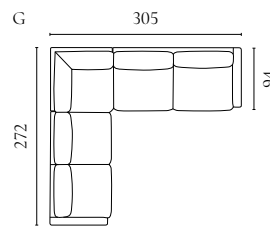

PRODUCT NAME	NUMBER	DEPTH × WIDTH × HEIGHT	SEAT DEPTH × HEIGHT
A	North Sofa 2½ seater	01-204-01	96 × 183 × 82 cm	61 × 45 cm
B	North Sofa 3 seater	01-204-05	96 × 216 × 82 cm	61 × 45 cm
C	North Sofa 3 seater with chaise longue – left / right	01-204-10 01-204-15	163 × 263 × 82 cm	61 × 45 cm
D	North Sofa 4 seater with chaise longue – left / right	01-204-20 01-204-25	163 × 296 × 82 cm	61 × 45 cm
E	North Corner Sofa 7 seater (3 corner 3)	01-204-45	305 × 305 × 82 cm	61 × 45 cm
F	North Corner Sofa 6 seater (2½ corner 2½)	01-204-30	272 × 272 × 82 cm	61 × 45 cm
G	North Corner Sofa 6 seater (2½ corner 3)	01-204-35	272 × 305 × 82 cm	61 × 45 cm
H	North Corner Sofa 6 seater (3 corner 2½)	01-204-40	305 × 272 × 82 cm	61 × 45 cm
I	North Pouf	02-204-05	90 × 94 × 45 cm	45 cm
J	North Pouf	02-204-01	73 × 73 × 45 cm	45 cm