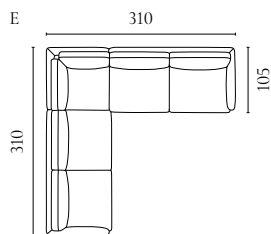

Designed by Meike Harde

| | PRODUCT NAME | NUMBER | DEPTH × WIDTH × HEIGHT | SEAT DEPTH × HEIGHT |
|---|---|------------------------|------------------------|---------------------|
| A | Lomi Sofa 2 seater | 01-083-01 | 105 × 180 × 75 cm | 70 × 48 cm |
| B | Lomi Sofa 2½ seater | 01-083-05 | 105 × 210 × 75 cm | 70 × 48 cm |
| C | Lomi Sofa 3 seater | 01-083-10 | 105 × 254 × 75 cm | 70 × 48 cm |
| D | Lomi Sofa 2½ seater with chaise longue – left / right | 01-083-15 01-083-20 | 172 × 310 × 75 cm | 70 × 48 cm |
| E | Lomi Corner Sofa 5 seater (2½ corner 2½) | 01-083-25 | 310 × 310 × 75 cm | 70 × 48 cm |
| F | Lomi Pouf | 02-132-01 | 72 × 105 × 48 cm | 48 cm |
| G | Lomi Sofa 3 seater – separable | 01-083-30 | 105 × 254 × 75 cm | 70 × 48 cm |
| H | Lomi Armchair | 02-083-01 | 81 × 99 × 80 cm | 50 × 48 cm |