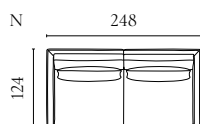

MALIN MODULAR SOFA

Designed by Says Who

	PRODUCT NAME	NUMBER	DEPTH × WIDTH × HEIGHT	SEAT DEPTH × HEIGHT
A	Malin Corner Module with 6 back cushions – left / right	01-099-15 01-099-01	124 × 124 × 61 cm	110 × 44 cm
B	Malin Back Module with 6 back cushions – large	01-099-20	124 × 112 × 61 cm	110 × 44 cm
C	Malin Back Module with 4 back cushions – small	01-099-25	124 × 58 × 61 cm	110 × 44 cm
D	Malin Corner Module with 2 back cushions – left / right	01-099-50 01-099-45	124 × 124 × 61 cm	110 × 44 cm
E	Malin Back Module with 2 back cushions – large	01-099-55	124 × 112 × 61 cm	110 × 44 cm
F	Malin Back Module with 2 back cushions – small	01-099-60	124 × 58 × 61 cm	110 × 44 cm
G	Malin Pouf	02-099-05	62 × 122 × 44 cm	44 cm
H	Malin Pouf	02-099-10	122 × 122 × 44 cm	44 cm
I	Malin 3 Modules with back Module – 6 back cushions – small	00-099-30	124 × 306 × 61 cm	112 × 44 cm
J	Malin 3 Modules with back Module – 6 back cushions – large	00-099-35	124 × 360 × 61 cm	112 × 44 cm
K	Malin 2 Modules with 6 back cushions	00-099-40	124 × 248 × 61 cm	112 × 44 cm
L	Malin 3 Modules with back Module – 2 back cushions – small	00-099-65	124 × 306 × 61 cm	112 × 44 cm
M	Malin 3 Modules with back Module – 2 back cushions – large	00-099-70	124 × 360 × 61 cm	112 × 44 cm
N	Malin 2 Modules with 2 back cushions	00-099-75	124 × 248 × 61 cm	112 × 44 cm