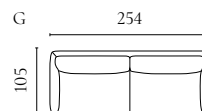

PRODUCT NAME	NUMBER	DEPTH × WIDTH × HEIGHT	SEAT DEPTH × HEIGHT
A	Lomi Sofa 2 seater	01-083-01	105 × 180 × 75 cm	70 × 48 cm
B	Lomi Sofa 2½ seater	01-083-05	105 × 210 × 75 cm	70 × 48 cm
C	Lomi Sofa 3 seater	01-083-10	105 × 254 × 75 cm	70 × 48 cm
D	Lomi Sofa 2½ seater with chaise longue – left / right	01-083-15 01-083-20	172 × 310 × 75 cm	70 × 48 cm
E	Lomi Corner Sofa 5 seater (2½ corner 2½)	01-083-25	310 × 310 × 75 cm	70 × 48 cm
F	Lomi Pouf	02-132-01	72 × 105 × 48 cm	48 cm
G	Lomi Sofa 3 seater – separable	01-083-30	105 × 254 × 75 cm	70 × 48 cm
H	Lomi Armchair	02-083-01	81 × 99 × 80 cm	50 × 48 cm