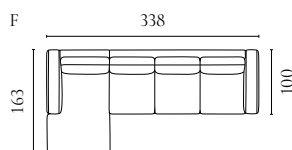

PRODUCT NAME	NUMBER	DEPTH × WIDTH × HEIGHT	SEAT DEPTH × HEIGHT
A	Elton Sofa 2 seater	01-030-01	100 × 186 × 77 cm	60 × 42 cm
B	Elton Sofa 2½ seater	01-030-05	100 × 220 × 77 cm	60 × 42 cm
C	Elton Sofa 3 seater	01-030-10	100 × 258 × 77 cm	60 × 42 cm
D	Elton Sofa 3 seater with chaise longue – left / right	01-030-20 01-030-25	163 × 266 × 77 cm	60 × 42 cm
E	Elton Sofa 3½ seater with chaise longue – left / right	01-030-30 01-030-35	163 × 300 × 77 cm	60 × 42 cm
F	Elton Sofa 4 seater with chaise longue – left / right	01-030-40 01-030-45	163 × 338 × 77 cm	60 × 42 cm
G	Elton Corner Sofa 6 seater – left / right	01-030-60 01-030-65	296 × 255 × 77 cm	60 × 42 cm
H	Elton Corner Sofa 6 seater with open end – left / right	01-030-70 01-030-75	255 × 296 × 77 cm	60 × 42 cm
I	Elton Sofa 2½ seater with open end – left / right	01-030-80 01-030-85	100 × 255 × 77 cm	60 × 42 cm
J	Elton Daybed	02-030-10	207 × 100 × 42 cm	42 cm
K	Elton Armchair	02-030-20	80 × 87 × 76 cm	45 × 42 cm
L	Elton Footstool	02-030-25	50 × 65 × 48 cm	42 cm
M	Elton Pouf 90 × 70 cm	02-030-30	70 × 90 × 42 cm	42 cm
N	Elton Pouf	02-030-35	74 × 99 × 42 cm	42 cm