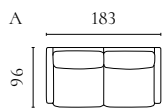

PRODUCT NAME	NUMBER	DEPTH × WIDTH × HEIGHT	SEAT DEPTH × HEIGHT
A	North Sofa 2½ seater	01-204-01	96 × 183 × 82 cm	61 × 45 cm
B	North Sofa 3 seater	01-204-05	96 × 216 × 82 cm	61 × 45 cm
C	North Sofa 3 seater with chaise longue – left / right	01-204-10 01-204-15	163 × 263 × 82 cm	61 × 45 cm
D	North Sofa 4 seater with chaise longue – left / right	01-204-20 01-204-25	163 × 296 × 82 cm	61 × 45 cm
E	North Corner Sofa 7 seater (3 corner 3)	01-204-45	305 × 305 × 82 cm	61 × 45 cm
F	North Corner Sofa 6 seater (2½ corner 2½)	01-204-30	272 × 272 × 82 cm	61 × 45 cm
G	North Corner Sofa 6 seater (2½ corner 3)	01-204-35	272 × 305 × 82 cm	61 × 45 cm
H	North Corner Sofa 6 seater (3 corner 2½)	01-204-40	305 × 272 × 82 cm	61 × 45 cm
I	North Pouf	02-204-05	90 × 94 × 45 cm	45 cm
J	North Pouf	02-204-01	73 × 73 × 45 cm	45 cm