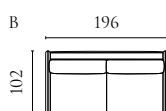

PRODUCT NAME	NUMBER	DEPTH × WIDTH × HEIGHT	SEAT DEPTH × HEIGHT
A	Pira Sofa Bed 2½ seater	01-089-01	102 × 180 × 81 cm	64 × 46 cm
B	Pira Sofa Bed 3 seater	01-089-05	102 × 196 × 81 cm	64 × 46 cm
C	Pira Sofa Bed 2½ seater with chaise longue and storage – left / right	01-089-15 01-089-10	170 × 262 × 81 cm	64 × 46 cm
D	Pira Sofa Bed 3 seater with chaise longue and storage – left / right	01-089-20 01-089-25	170 × 282 × 81 cm	64 × 46 cm
E	Pira Pouf with storage	02-136-01	72 × 87 × 46 cm	46 cm