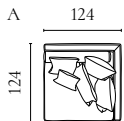

MALIN MODULAR SOFA

Designed by Says Who

	PRODUCT NAME	NUMBER	DEPTH × WIDTH × HEIGHT	SEAT DEPTH × HEIGHT
A	Malin Corner Module with 6 back cushions – left / right	01-099-15 01-099-01	124 × 124 × 61 cm	110 × 44 cm
B	Malin Back Module with 6 back cushions – large	01-099-20	124 × 112 × 61 cm	110 × 44 cm
C	Malin Back Module with 4 back cushions – small	01-099-25	124 × 58 × 61 cm	110 × 44 cm
D	Malin Corner Module with 2 back cushions – left / right	01-099-50 01-099-45	124 × 124 × 61 cm	110 × 44 cm
E	Malin Back Module with 2 back cushions – large	01-099-55	124 × 112 × 61 cm	110 × 44 cm
F	Malin Back Module with 2 back cushions – small	01-099-60	124 × 58 × 61 cm	110 × 44 cm
G	Malin Pouf	02-099-05	62 × 122 × 44 cm	44 cm
H	Malin Pouf	02-099-10	122 × 122 × 44 cm	44 cm
I	Malin 3 Modules with back Module – 6 back cushions – small	00-099-30	124 × 306 × 61 cm	112 × 44 cm
J	Malin 3 Modules with back Module – 6 back cushions – large	00-099-35	124 × 360 × 61 cm	112 × 44 cm
K	Malin 2 Modules with 6 back cushions	00-099-40	124 × 248 × 61 cm	112 × 44 cm
L	Malin 3 Modules with back Module – 2 back cushions – small	00-099-65	124 × 306 × 61 cm	112 × 44 cm
M	Malin 3 Modules with back Module – 2 back cushions – large	00-099-70	124 × 360 × 61 cm	112 × 44 cm
N	Malin 2 Modules with 2 back cushions	00-099-75	124 × 248 × 61 cm	112 × 44 cm