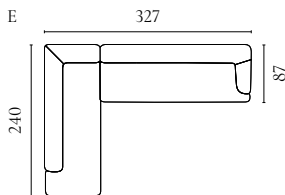

PRODUCT NAME	NUMBER	DEPTH × WIDTH × HEIGHT	SEAT DEPTH × HEIGHT
A	Caro Sofa 2 seater	01-093-01	87 × 180 × 72 cm	60 × 42 cm
B	Caro Sofa 3 seater	01-093-03	87 × 220 × 72 cm	60 × 42 cm
C	Caro Corner Sofa 6 seater with open end – left / right	01-093-05 01-093-07	240 × 247 × 72 cm	60 × 42 cm
D	Caro Corner Sofa 7 seater with open end – left / right	01-093-10 01-093-15	240 × 287 × 72 cm	60 × 42 cm
E	Caro Corner Sofa 8 seater with open end – left / right	01-093-20 01-093-22	240 × 327 × 72 cm	60 × 42 cm
F	Caro Corner Sofa 5 seater – left / right	01-093-27 01-093-25	220 × 247 × 72 cm	60 × 42 cm
G	Caro Corner Sofa 6 seater (3 seater with corner unit – left / right)	01-093-32 01-093-30	260 × 247 × 72 cm	60 × 42 cm
H	Caro Corner Sofa 6 seater (3 seater with large corner unit – left / right)	01-093-37 01-093-35	220 × 287 × 72 cm	60 × 42 cm
I	Caro Corner Sofa 7 seater (3 seater with corner unit – left / right)	01-093-42 01-093-40	260 × 287 × 72 cm	60 × 42 cm
J	Caro Corner Sofa 7 seater (3 seater with large corner unit – left / right)	01-093-47 01-093-45	220 × 327 × 72 cm	60 × 42 cm
K	Caro Corner Sofa 8 seater – left / right	01-093-52 01-093-50	260 × 327 × 72 cm	60 × 42 cm
L	Caro Sofa 3 seater with chaise longue – left / right	01-093-55 01-093-57	160 × 260 × 72 cm	60 × 42 cm
M	Caro Sofa 4 seater with chaise longue – left / right	01-093-60 01-093-62	160 × 300 × 72 cm	60 × 42 cm
N	Caro Sofa 5 seater with chaise longue – left / right	01-093-65 01-093-67	160 × 340 × 72 cm	60 × 42 cm
O	Caro Pouf – large	02-093-01	73 × 100 × 42 cm	42 cm
P	Caro Pouf – small	02-093-05	60 × 87 × 42 cm	42 cm