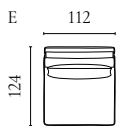

MALIN MODULAR SOFA

Designed by Says Who

	PRODUCT NAME	NUMBER	DEPTH × WIDTH × HEIGHT	SEAT DEPTH × HEIGHT
A	Malin Corner Module with 6 back cushions – left / right	01-099-15 01-099-01	124 × 124 × 61 cm	110 × 44 cm
B	Malin Back Module with 6 back cushions – large	01-099-20	124 × 112 × 61 cm	110 × 44 cm
C	Malin Back Module with 4 back cushions – small	01-099-25	124 × 58 × 61 cm	110 × 44 cm
D	Malin Corner Module with 2 back cushions – left / right	01-099-50 01-099-45	124 × 124 × 61 cm	110 × 44 cm
E	Malin Back Module with 2 back cushions – large	01-099-55	124 × 112 × 61 cm	110 × 44 cm
F	Malin Back Module with 2 back cushions – small	01-099-60	124 × 58 × 61 cm	110 × 44 cm
G	Malin Pouf	02-099-05	62 × 122 × 44 cm	44 cm
H	Malin Pouf	02-099-10	122 × 122 × 44 cm	44 cm
I	Malin 3 Modules with back Module – 6 back cushions – small	00-099-30	124 × 306 × 61 cm	112 × 44 cm
J	Malin 3 Modules with back Module – 6 back cushions – large	00-099-35	124 × 360 × 61 cm	112 × 44 cm
K	Malin 2 Modules with 6 back cushions	00-099-40	124 × 248 × 61 cm	112 × 44 cm
L	Malin 3 Modules with back Module – 2 back cushions – small	00-099-65	124 × 306 × 61 cm	112 × 44 cm
M	Malin 3 Modules with back Module – 2 back cushions – large	00-099-70	124 × 360 × 61 cm	112 × 44 cm
N	Malin 2 Modules with 2 back cushions	00-099-75	124 × 248 × 61 cm	112 × 44 cm