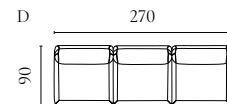

PRODUCT NAME	NUMBER	DEPTH × WIDTH × HEIGHT	SEAT DEPTH × HEIGHT
A	Arke Back Module	01-014-01	90 × 90 × 71.5 cm	63 × 43 cm
B	Arke Pouf	02-014-01	90 × 90 × 43 cm	90 × 43 cm
C	Arke 2 Modules	00-014-01	90 × 180 × 71.5 cm	63 × 43 cm
D	Arke 3 Modules	00-014-05	90 × 270 × 71.5 cm	63 × 43 cm