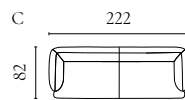

PRODUCT NAME	NUMBER	DEPTH × WIDTH × HEIGHT	SEAT DEPTH × HEIGHT
A	Cloud Sofa 2 seater	01-058-01	82 × 162 × 75 cm	58 × 43 cm
B	Cloud Sofa 2½ seater	01-058-05	82 × 192 × 75 cm	58 × 43 cm
C	Cloud Sofa 3 seater	01-058-10	82 × 222 × 75 cm	58 × 43 cm
D	Cloud Armchair	02-097-01	82 × 102 × 75 cm	58 × 43 cm
E	Cloud Pouf	02-097-05	65 × 65 × 43 cm	43 cm
F	Cloud Pouf	02-097-10	65 × 122 × 43 cm	43 cm