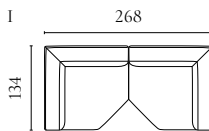

Find more information on all possible configurations at bolia.com