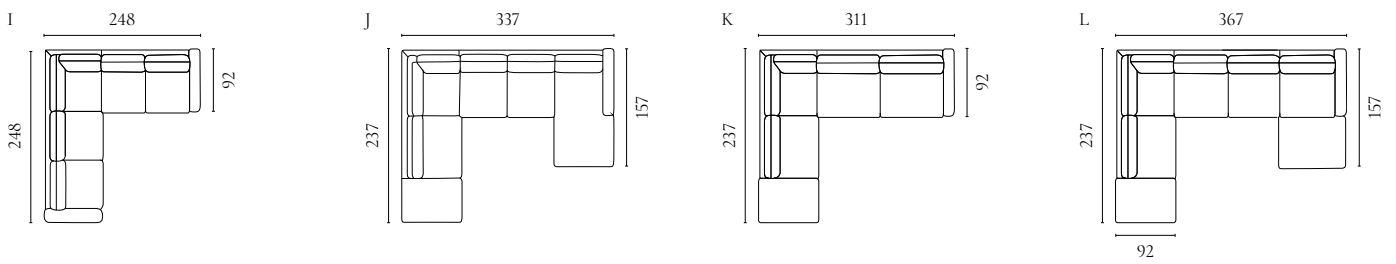

SCANDINAVIA SOFA SERIES

Designed by Glismand & Rüdiger

| | PRODUCT NAME | NUMBER | DEPTH × WIDTH × HEIGHT | SEAT DEPTH × HEIGHT |
|---|--|------------------------|------------------------|---------------------|
| A | Scandinavia Sofa 2 seater | 01-402-01 | 92 × 176 × 80 cm | 58 × 47 cm |
| B | Scandinavia Sofa 2½ seater | 01-402-02 | 92 × 206 × 80 cm | 58 × 47 cm |
| C | Scandinavia Sofa 3 seater | 01-402-03 | 92 × 236 × 80 cm | 58 × 47 cm |
| D | Scandinavia Sofa 3 seater with chaise longue – left / right | 01-402-04 01-402-05 | 157 × 263 × 80 cm | 58 × 47 cm |
| E | Scandinavia Sofa 3½ seater with chaise longue – left / right | 01-402-06 01-402-07 | 157 × 289 × 80 cm | 58 × 47 cm |
| F | Scandinavia Sofa 4 seater with chaise longue – left / right | 01-402-08 01-402-09 | 157 × 321 × 80 cm | 58 × 47 cm |
| G | Scandinavia Corner Sofa 4 seater with open end – left / right | 01-402-10 01-402-11 | 237 × 251 × 80 cm | 58 × 47 cm |
| H | Scandinavia Corner Sofa 5 seater with open end – left / right | 01-402-12 01-402-13 | 237 × 281 × 80 cm | 58 × 47 cm |
| I | Scandinavia Corner Sofa 5 seater (2 corner 2) | 01-402-14 | 248 × 248 × 80 cm | 58 × 47 cm |
| J | Scandinavia Corner Sofa 5 seater with chaise longue – right – open end – left Scandinavia Corner Sofa 5 seater with chaise longue – left – open end – right | 01-402-18 01-402-17 | 237 × 337 × 80 cm | 58 × 47 cm |
| K | Scandinavia Corner Sofa 6 seater with open end – left / right | 01-402-19 01-402-20 | 237 × 311 × 80 cm | 58 × 47 cm |
| L | Scandinavia Corner Sofa 6 seater with chaise longue – right – open end – left Scandinavia Corner Sofa 6 seater with chaise longue – left – open end – right | 01-402-24 01-402-23 | 237 × 367 × 80 cm | 58 × 47 cm |
| M | Scandinavia Corner Sofa 6 seater (2½ corner 2½) | 01-402-25 | 278 × 278 × 80 cm | 58 × 47 cm |
| N | Scandinavia Sofa Bed 2½ seater | 01-402-28 | 100 × 200 × 81 cm | 65 × 50 cm |
| O | Scandinavia Sofa Bed 3 seater | 01-402-32 | 100 × 220 × 81 cm | 65 × 50 cm |
| P | Scandinavia Sofa Bed 2½ seater with chaise longue – left / right | 01-402-30 01-402-31 | 157 × 286 × 81 cm | 65 × 50 cm |
| Q | Scandinavia Pouf 85 cm Scandinavia Pouf 85 cm with storage | 02-402-02 02-402-03 | 70 × 85 × 47 cm | 47 cm |
| R | Scandinavia Pouf 100 cm Scandinavia Pouf 100 cm with storage | 02-402-01 02-402-04 | 70 × 100 × 47 cm | 47 cm |