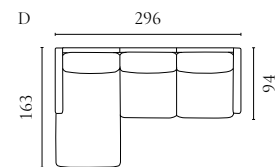

PRODUCT NAME	NUMBER	DEPTH × WIDTH × HEIGHT	SEAT DEPTH × HEIGHT
A	North Sofa 2½ seater	01-204-01	96 × 183 × 82 cm	61 × 45 cm
B	North Sofa 3 seater	01-204-05	96 × 216 × 82 cm	61 × 45 cm
C	North Sofa 3 seater with chaise longue – left / right	01-204-10 01-204-15	163 × 263 × 82 cm	61 × 45 cm
D	North Sofa 4 seater with chaise longue – left / right	01-204-20 01-204-25	163 × 296 × 82 cm	61 × 45 cm
E	North Corner Sofa 7 seater (3 corner 3)	01-204-45	305 × 305 × 82 cm	61 × 45 cm
F	North Corner Sofa 6 seater (2½ corner 2½)	01-204-30	272 × 272 × 82 cm	61 × 45 cm
G	North Corner Sofa 6 seater (2½ corner 3)	01-204-35	272 × 305 × 82 cm	61 × 45 cm
H	North Corner Sofa 6 seater (3 corner 2½)	01-204-40	305 × 272 × 82 cm	61 × 45 cm
I	North Pouf	02-204-05	90 × 94 × 45 cm	45 cm
J	North Pouf	02-204-01	73 × 73 × 45 cm	45 cm