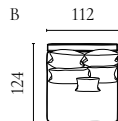

MALIN MODULAR SOFA

Designed by Says Who

	PRODUCT NAME	NUMBER	DEPTH × WIDTH × HEIGHT	SEAT DEPTH × HEIGHT
A	Malin Corner Module with 6 back cushions – left / right	01-099-15 01-099-01	124 × 124 × 61 cm	110 × 44 cm
B	Malin Back Module with 6 back cushions – large	01-099-20	124 × 112 × 61 cm	110 × 44 cm
C	Malin Back Module with 4 back cushions – small	01-099-25	124 × 58 × 61 cm	110 × 44 cm
D	Malin Corner Module with 2 back cushions – left / right	01-099-50 01-099-45	124 × 124 × 61 cm	110 × 44 cm
E	Malin Back Module with 2 back cushions – large	01-099-55	124 × 112 × 61 cm	110 × 44 cm
F	Malin Back Module with 2 back cushions – small	01-099-60	124 × 58 × 61 cm	110 × 44 cm
G	Malin Pouf	02-099-05	62 × 122 × 44 cm	44 cm
H	Malin Pouf	02-099-10	122 × 122 × 44 cm	44 cm
I	Malin 3 Modules with back Module – 6 back cushions – small	00-099-30	124 × 306 × 61 cm	112 × 44 cm
J	Malin 3 Modules with back Module – 6 back cushions – large	00-099-35	124 × 360 × 61 cm	112 × 44 cm
K	Malin 2 Modules with 6 back cushions	00-099-40	124 × 248 × 61 cm	112 × 44 cm
L	Malin 3 Modules with back Module – 2 back cushions – small	00-099-65	124 × 306 × 61 cm	112 × 44 cm
M	Malin 3 Modules with back Module – 2 back cushions – large	00-099-70	124 × 360 × 61 cm	112 × 44 cm
N	Malin 2 Modules with 2 back cushions	00-099-75	124 × 248 × 61 cm	112 × 44 cm