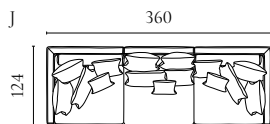

MALIN MODULAR SOFA

Designed by Says Who

	PRODUCT NAME	NUMBER	DEPTH × WIDTH × HEIGHT	SEAT DEPTH × HEIGHT
A	Malin Corner Module with 6 back cushions – left / right	01-099-15 01-099-01	124 × 124 × 61 cm	110 × 44 cm
B	Malin Back Module with 6 back cushions – large	01-099-20	124 × 112 × 61 cm	110 × 44 cm
C	Malin Back Module with 4 back cushions – small	01-099-25	124 × 58 × 61 cm	110 × 44 cm
D	Malin Corner Module with 2 back cushions – left / right	01-099-50 01-099-45	124 × 124 × 61 cm	110 × 44 cm
E	Malin Back Module with 2 back cushions – large	01-099-55	124 × 112 × 61 cm	110 × 44 cm
F	Malin Back Module with 2 back cushions – small	01-099-60	124 × 58 × 61 cm	110 × 44 cm
G	Malin Pouf	02-099-05	62 × 122 × 44 cm	44 cm
H	Malin Pouf	02-099-10	122 × 122 × 44 cm	44 cm
I	Malin 3 Modules with back Module – 6 back cushions – small	00-099-30	124 × 306 × 61 cm	112 × 44 cm
J	Malin 3 Modules with back Module – 6 back cushions – large	00-099-35	124 × 360 × 61 cm	112 × 44 cm
K	Malin 2 Modules with 6 back cushions	00-099-40	124 × 248 × 61 cm	112 × 44 cm
L	Malin 3 Modules with back Module – 2 back cushions – small	00-099-65	124 × 306 × 61 cm	112 × 44 cm
M	Malin 3 Modules with back Module – 2 back cushions – large	00-099-70	124 × 360 × 61 cm	112 × 44 cm
N	Malin 2 Modules with 2 back cushions	00-099-75	124 × 248 × 61 cm	112 × 44 cm