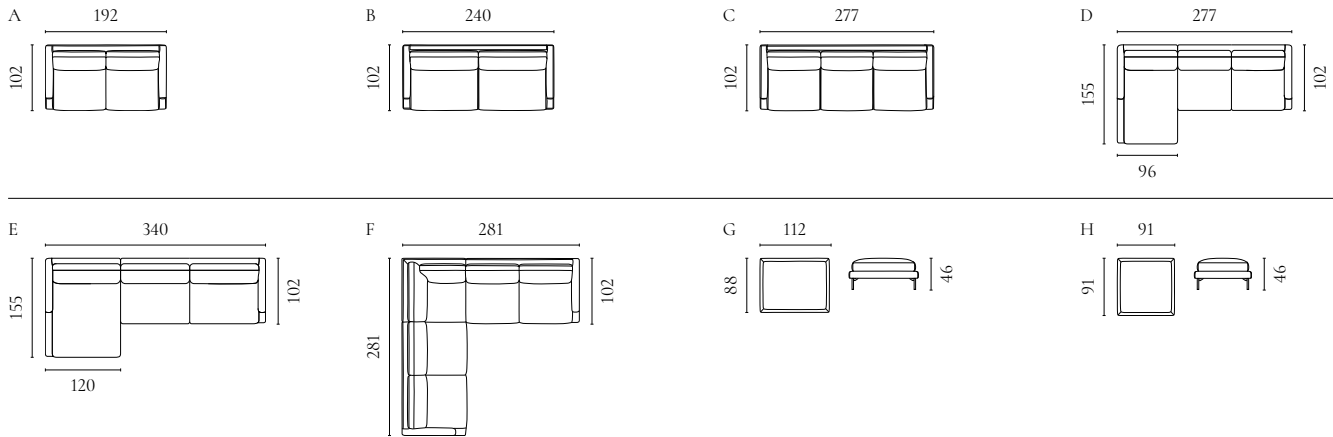

VENEDA SOFA SERIES

Designed by Bolia Design Team

	PRODUCT NAME	NUMBER	DEPTH × WIDTH × HEIGHT	SEAT DEPTH × HEIGHT
A	Veneda Sofa 2½ seater	01-096-01	102 × 192 × 81 cm	63 × 46 cm
B	Veneda Sofa 3 seater	01-096-05	102 × 240 × 81 cm	63 × 46 cm
C	Veneda Sofa 4 seater	01-096-10	102 × 277 × 81 cm	63 × 46 cm
D	Veneda Sofa 3½ seater with chaise longue – left / right	01-096-06 01-096-07	155 × 277 × 81 cm	63 × 46 cm
E	Veneda Sofa 4½ seater with chaise longue – left / right	01-096-15 01-096-16	155 × 340 × 81 cm	63 × 46 cm
F	Veneda Corner Sofa 6 seater	01-096-30	281 × 281 × 81 cm	63 × 46 cm
G	Veneda Pouf	02-096-01	88 × 112 × 46 cm	46 cm
H	Veneda Pouf	02-096-05	91 × 91 × 46 cm	46 cm