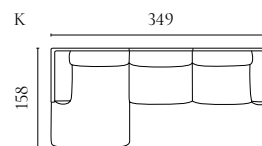

Find more information on all possible configurations at bolia.com