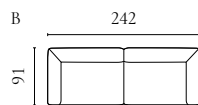

PRODUCT NAME	NUMBER	DEPTH × WIDTH × HEIGHT	SEAT DEPTH × HEIGHT
A	Caisa 2 seater	01-081-01	91 × 182 × 73 cm	70 × 44 cm
B	Caisa 3 seater	01-081-05	91 × 242 × 73 cm	70 × 44 cm
C	Caisa 2 seater with open end – left / right	01-081-10 01-081-15	91 × 182 × 73 cm	70 × 44 cm
D	Caisa 3 seater open end – left / right	01-081-20 01-081-25	91 × 242 × 73 cm	70 × 44 cm
E	Caisa 3 seater with chaise longue – left / right	01-081-30 01-081-35	161 × 303 × 73 cm	70 × 44 cm
F	Caisa 4 seater with chaise longue – left / right	01-081-40 01-081-45	161 × 363 × 73 cm	70 × 44 cm
G	Caisa 5 seater with corner	00-081-01	212 × 212 × 73 cm	70 × 44 cm
H	Caisa 6 seater with corner	00-081-02	273 × 273 × 73 cm	70 × 44 cm
I	Caisa 7 seater with corner	00-081-03	333 × 333 × 73 cm	70 × 44 cm
J	Caisa Chaise Longue – left / right	01-081-50 01-081-55	161 × 121 × 73 cm	70 × 44 cm
K	Caisa Back Unit with armrest – left / right	01-081-60 01-081-65	91 × 121 × 73 cm	70 × 44 cm
L	Caisa Corner Unit – left / right	01-081-70 01-081-75	91 × 91 × 73 cm	70 × 44 cm
M	Caisa Back Unit – small	01-081-85	91 × 91 × 73 cm	70 × 44 cm
N	Caisa Back Unit – large	01-081-80	91 × 121 × 73 cm	70 × 44 cm
O	Caisa Pouf – small	02-130-01	91 × 91 × 44 cm	91 × 44 cm
P	Caisa Pouf – large	02-130-05	91 × 121 × 44 cm	91 × 44 cm