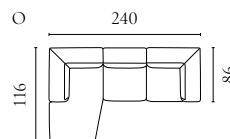

Find more information on all possible configurations at bolia.com