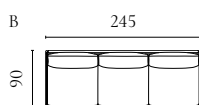

PRODUCT NAME	NUMBER	DEPTH × WIDTH × HEIGHT	SEAT DEPTH × HEIGHT
A	Track Outdoor Sofa 2 seater	01-044-01	90 × 165 × 81 cm	61 × 42 cm
B	Track Outdoor Sofa 3 seater	01-044-05	90 × 245 × 81 cm	61 × 42 cm
C	Track Outdoor Pouf	02-044-01	85 × 85 × 42 cm	42 × 42 cm