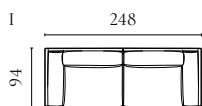

Find more information on all possible configurations at bolia.com