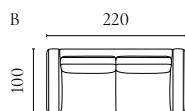

PRODUCT NAME	NUMBER	DEPTH × WIDTH × HEIGHT	SEAT DEPTH × HEIGHT
A	Elton Sofa 2 seater	01-030-01	100 × 186 × 77 cm	60 × 42 cm
B	Elton Sofa 2½ seater	01-030-05	100 × 220 × 77 cm	60 × 42 cm
C	Elton Sofa 3 seater	01-030-10	100 × 258 × 77 cm	60 × 42 cm
D	Elton Sofa 3 seater with chaise longue – left / right	01-030-20 01-030-25	163 × 266 × 77 cm	60 × 42 cm
E	Elton Sofa 3½ seater with chaise longue – left / right	01-030-30 01-030-35	163 × 300 × 77 cm	60 × 42 cm
F	Elton Sofa 4 seater with chaise longue – left / right	01-030-40 01-030-45	163 × 338 × 77 cm	60 × 42 cm
G	Elton Corner Sofa 6 seater – left / right	01-030-60 01-030-65	296 × 255 × 77 cm	60 × 42 cm
H	Elton Corner Sofa 6 seater with open end – left / right	01-030-70 01-030-75	255 × 296 × 77 cm	60 × 42 cm
I	Elton Sofa 2½ seater with open end – left / right	01-030-80 01-030-85	100 × 255 × 77 cm	60 × 42 cm
J	Elton Daybed	02-030-10	207 × 100 × 42 cm	42 cm
K	Elton Armchair	02-030-20	80 × 87 × 76 cm	45 × 42 cm
L	Elton Footstool	02-030-25	50 × 65 × 48 cm	42 cm
M	Elton Pouf 90 × 70 cm	02-030-30	70 × 90 × 42 cm	42 cm
N	Elton Pouf	02-030-35	74 × 99 × 42 cm	42 cm