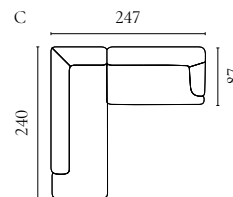

PRODUCT NAME	NUMBER	DEPTH × WIDTH × HEIGHT	SEAT DEPTH × HEIGHT
A	Caro Sofa 2 seater	01-093-01	87 × 180 × 72 cm	60 × 42 cm
B	Caro Sofa 3 seater	01-093-03	87 × 220 × 72 cm	60 × 42 cm
C	Caro Corner Sofa 6 seater with open end – left / right	01-093-05 01-093-07	240 × 247 × 72 cm	60 × 42 cm
D	Caro Corner Sofa 7 seater with open end – left / right	01-093-10 01-093-15	240 × 287 × 72 cm	60 × 42 cm
E	Caro Corner Sofa 8 seater with open end – left / right	01-093-20 01-093-22	240 × 327 × 72 cm	60 × 42 cm
F	Caro Corner Sofa 5 seater – left / right	01-093-27 01-093-25	220 × 247 × 72 cm	60 × 42 cm
G	Caro Corner Sofa 6 seater (3 seater with corner unit – left / right)	01-093-32 01-093-30	260 × 247 × 72 cm	60 × 42 cm
H	Caro Corner Sofa 6 seater (3 seater with large corner unit – left / right)	01-093-37 01-093-35	220 × 287 × 72 cm	60 × 42 cm
I	Caro Corner Sofa 7 seater (3 seater with corner unit – left / right)	01-093-42 01-093-40	260 × 287 × 72 cm	60 × 42 cm
J	Caro Corner Sofa 7 seater (3 seater with large corner unit – left / right)	01-093-47 01-093-45	220 × 327 × 72 cm	60 × 42 cm
K	Caro Corner Sofa 8 seater – left / right	01-093-52 01-093-50	260 × 327 × 72 cm	60 × 42 cm
L	Caro Sofa 3 seater with chaise longue – left / right	01-093-55 01-093-57	160 × 260 × 72 cm	60 × 42 cm
M	Caro Sofa 4 seater with chaise longue – left / right	01-093-60 01-093-62	160 × 300 × 72 cm	60 × 42 cm
N	Caro Sofa 5 seater with chaise longue – left / right	01-093-65 01-093-67	160 × 340 × 72 cm	60 × 42 cm
O	Caro Pouf – large	02-093-01	73 × 100 × 42 cm	42 cm
P	Caro Pouf – small	02-093-05	60 × 87 × 42 cm	42 cm