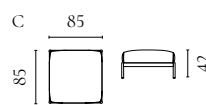

PRODUCT NAME	NUMBER	DEPTH × WIDTH × HEIGHT	SEAT DEPTH × HEIGHT
A	Track Outdoor Sofa 2 seater	01-044-01	90 × 165 × 81 cm	61 × 42 cm
B	Track Outdoor Sofa 3 seater	01-044-05	90 × 245 × 81 cm	61 × 42 cm
C	Track Outdoor Pouf	02-044-01	85 × 85 × 42 cm	42 × 42 cm