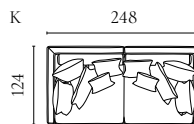

MALIN MODULAR SOFA

Designed by Says Who

	PRODUCT NAME	NUMBER	DEPTH × WIDTH × HEIGHT	SEAT DEPTH × HEIGHT
A	Malin Corner Module with 6 back cushions – left / right	01-099-15 01-099-01	124 × 124 × 61 cm	110 × 44 cm
B	Malin Back Module with 6 back cushions – large	01-099-20	124 × 112 × 61 cm	110 × 44 cm
C	Malin Back Module with 4 back cushions – small	01-099-25	124 × 58 × 61 cm	110 × 44 cm
D	Malin Corner Module with 2 back cushions – left / right	01-099-50 01-099-45	124 × 124 × 61 cm	110 × 44 cm
E	Malin Back Module with 2 back cushions – large	01-099-55	124 × 112 × 61 cm	110 × 44 cm
F	Malin Back Module with 2 back cushions – small	01-099-60	124 × 58 × 61 cm	110 × 44 cm
G	Malin Pouf	02-099-05	62 × 122 × 44 cm	44 cm
H	Malin Pouf	02-099-10	122 × 122 × 44 cm	44 cm
I	Malin 3 Modules with back Module – 6 back cushions – small	00-099-30	124 × 306 × 61 cm	112 × 44 cm
J	Malin 3 Modules with back Module – 6 back cushions – large	00-099-35	124 × 360 × 61 cm	112 × 44 cm
K	Malin 2 Modules with 6 back cushions	00-099-40	124 × 248 × 61 cm	112 × 44 cm
L	Malin 3 Modules with back Module – 2 back cushions – small	00-099-65	124 × 306 × 61 cm	112 × 44 cm
M	Malin 3 Modules with back Module – 2 back cushions – large	00-099-70	124 × 360 × 61 cm	112 × 44 cm
N	Malin 2 Modules with 2 back cushions	00-099-75	124 × 248 × 61 cm	112 × 44 cm