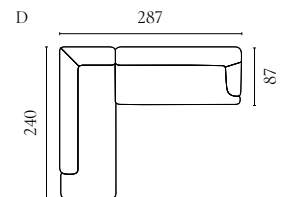

PRODUCT NAME	NUMBER	DEPTH × WIDTH × HEIGHT	SEAT DEPTH × HEIGHT
A	Caro Sofa 2 seater	01-093-01	87 × 180 × 72 cm	60 × 42 cm
B	Caro Sofa 3 seater	01-093-03	87 × 220 × 72 cm	60 × 42 cm
C	Caro Corner Sofa 6 seater with open end – left / right	01-093-05 01-093-07	240 × 247 × 72 cm	60 × 42 cm
D	Caro Corner Sofa 7 seater with open end – left / right	01-093-10 01-093-15	240 × 287 × 72 cm	60 × 42 cm
E	Caro Corner Sofa 8 seater with open end – left / right	01-093-20 01-093-22	240 × 327 × 72 cm	60 × 42 cm
F	Caro Corner Sofa 5 seater – left / right	01-093-27 01-093-25	220 × 247 × 72 cm	60 × 42 cm
G	Caro Corner Sofa 6 seater (3 seater with corner unit – left / right)	01-093-32 01-093-30	260 × 247 × 72 cm	60 × 42 cm
H	Caro Corner Sofa 6 seater (3 seater with large corner unit – left / right)	01-093-37 01-093-35	220 × 287 × 72 cm	60 × 42 cm
I	Caro Corner Sofa 7 seater (3 seater with corner unit – left / right)	01-093-42 01-093-40	260 × 287 × 72 cm	60 × 42 cm
J	Caro Corner Sofa 7 seater (3 seater with large corner unit – left / right)	01-093-47 01-093-45	220 × 327 × 72 cm	60 × 42 cm
K	Caro Corner Sofa 8 seater – left / right	01-093-52 01-093-50	260 × 327 × 72 cm	60 × 42 cm
L	Caro Sofa 3 seater with chaise longue – left / right	01-093-55 01-093-57	160 × 260 × 72 cm	60 × 42 cm
M	Caro Sofa 4 seater with chaise longue – left / right	01-093-60 01-093-62	160 × 300 × 72 cm	60 × 42 cm
N	Caro Sofa 5 seater with chaise longue – left / right	01-093-65 01-093-67	160 × 340 × 72 cm	60 × 42 cm
O	Caro Pouf – large	02-093-01	73 × 100 × 42 cm	42 cm
P	Caro Pouf – small	02-093-05	60 × 87 × 42 cm	42 cm