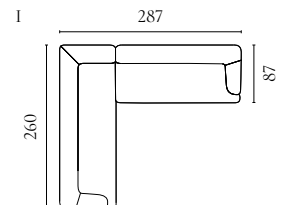

PRODUCT NAME	NUMBER	DEPTH × WIDTH × HEIGHT	SEAT DEPTH × HEIGHT
A	Caro Sofa 2 seater	01-093-01	87 × 180 × 72 cm	60 × 42 cm
B	Caro Sofa 3 seater	01-093-03	87 × 220 × 72 cm	60 × 42 cm
C	Caro Corner Sofa 6 seater with open end – left / right	01-093-05 01-093-07	240 × 247 × 72 cm	60 × 42 cm
D	Caro Corner Sofa 7 seater with open end – left / right	01-093-10 01-093-15	240 × 287 × 72 cm	60 × 42 cm
E	Caro Corner Sofa 8 seater with open end – left / right	01-093-20 01-093-22	240 × 327 × 72 cm	60 × 42 cm
F	Caro Corner Sofa 5 seater – left / right	01-093-27 01-093-25	220 × 247 × 72 cm	60 × 42 cm
G	Caro Corner Sofa 6 seater (3 seater with corner unit – left / right)	01-093-32 01-093-30	260 × 247 × 72 cm	60 × 42 cm
H	Caro Corner Sofa 6 seater (3 seater with large corner unit – left / right)	01-093-37 01-093-35	220 × 287 × 72 cm	60 × 42 cm
I	Caro Corner Sofa 7 seater (3 seater with corner unit – left / right)	01-093-42 01-093-40	260 × 287 × 72 cm	60 × 42 cm
J	Caro Corner Sofa 7 seater (3 seater with large corner unit – left / right)	01-093-47 01-093-45	220 × 327 × 72 cm	60 × 42 cm
K	Caro Corner Sofa 8 seater – left / right	01-093-52 01-093-50	260 × 327 × 72 cm	60 × 42 cm
L	Caro Sofa 3 seater with chaise longue – left / right	01-093-55 01-093-57	160 × 260 × 72 cm	60 × 42 cm
M	Caro Sofa 4 seater with chaise longue – left / right	01-093-60 01-093-62	160 × 300 × 72 cm	60 × 42 cm
N	Caro Sofa 5 seater with chaise longue – left / right	01-093-65 01-093-67	160 × 340 × 72 cm	60 × 42 cm
O	Caro Pouf – large	02-093-01	73 × 100 × 42 cm	42 cm
P	Caro Pouf – small	02-093-05	60 × 87 × 42 cm	42 cm