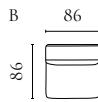

Find more information on all possible configurations at bolia.com