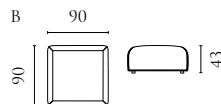

PRODUCT NAME	NUMBER	DEPTH × WIDTH × HEIGHT	SEAT DEPTH × HEIGHT
A	Arke Back Module	01-014-01	90 × 90 × 71.5 cm	63 × 43 cm
B	Arke Pouf	02-014-01	90 × 90 × 43 cm	90 × 43 cm
C	Arke 2 Modules	00-014-01	90 × 180 × 71.5 cm	63 × 43 cm
D	Arke 3 Modules	00-014-05	90 × 270 × 71.5 cm	63 × 43 cm