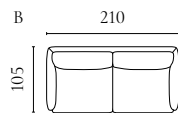

PRODUCT NAME	NUMBER	DEPTH × WIDTH × HEIGHT	SEAT DEPTH × HEIGHT
A	Lomi Sofa 2 seater	01-083-01	105 × 180 × 75 cm	70 × 48 cm
B	Lomi Sofa 2½ seater	01-083-05	105 × 210 × 75 cm	70 × 48 cm
C	Lomi Sofa 3 seater	01-083-10	105 × 254 × 75 cm	70 × 48 cm
D	Lomi Sofa 2½ seater with chaise longue – left / right	01-083-15 01-083-20	172 × 310 × 75 cm	70 × 48 cm
E	Lomi Corner Sofa 5 seater (2½ corner 2½)	01-083-25	310 × 310 × 75 cm	70 × 48 cm
F	Lomi Pouf	02-132-01	72 × 105 × 48 cm	48 cm
G	Lomi Sofa 3 seater – separable	01-083-30	105 × 254 × 75 cm	70 × 48 cm
H	Lomi Armchair	02-083-01	81 × 99 × 80 cm	50 × 48 cm