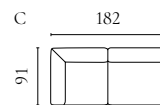

PRODUCT NAME	NUMBER	DEPTH × WIDTH × HEIGHT	SEAT DEPTH × HEIGHT
A	Caisa 2 seater	01-081-01	91 × 182 × 73 cm	70 × 44 cm
B	Caisa 3 seater	01-081-05	91 × 242 × 73 cm	70 × 44 cm
C	Caisa 2 seater with open end – left / right	01-081-10 01-081-15	91 × 182 × 73 cm	70 × 44 cm
D	Caisa 3 seater open end – left / right	01-081-20 01-081-25	91 × 242 × 73 cm	70 × 44 cm
E	Caisa 3 seater with chaise longue – left / right	01-081-30 01-081-35	161 × 303 × 73 cm	70 × 44 cm
F	Caisa 4 seater with chaise longue – left / right	01-081-40 01-081-45	161 × 363 × 73 cm	70 × 44 cm
G	Caisa 5 seater with corner	00-081-01	212 × 212 × 73 cm	70 × 44 cm
H	Caisa 6 seater with corner	00-081-02	273 × 273 × 73 cm	70 × 44 cm
I	Caisa 7 seater with corner	00-081-03	333 × 333 × 73 cm	70 × 44 cm
J	Caisa Chaise Longue – left / right	01-081-50 01-081-55	161 × 121 × 73 cm	70 × 44 cm
K	Caisa Back Unit with armrest – left / right	01-081-60 01-081-65	91 × 121 × 73 cm	70 × 44 cm
L	Caisa Corner Unit – left / right	01-081-70 01-081-75	91 × 91 × 73 cm	70 × 44 cm
M	Caisa Back Unit – small	01-081-85	91 × 91 × 73 cm	70 × 44 cm
N	Caisa Back Unit – large	01-081-80	91 × 121 × 73 cm	70 × 44 cm
O	Caisa Pouf – small	02-130-01	91 × 91 × 44 cm	91 × 44 cm
P	Caisa Pouf – large	02-130-05	91 × 121 × 44 cm	91 × 44 cm