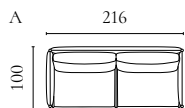

PRODUCT NAME	NUMBER	DEPTH × WIDTH × HEIGHT	SEAT DEPTH × HEIGHT
A	Hayden Sofa 2½ seater	01-042-02	100 × 216 × 83 cm	68 × 45 cm
B	Hayden Sofa 3 seater	01-042-03	100 × 246 × 83 cm	68 × 45 cm
C	Hayden Pouf	02-042-01	78 × 98 × 45 cm	45 cm