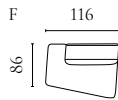

Find more information on all possible configurations at bolia.com