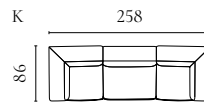

Find more information on all possible configurations at bolia.com