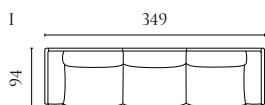

Find more information on all possible configurations at bolia.com