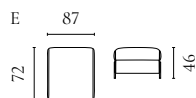

PRODUCT NAME	NUMBER	DEPTH × WIDTH × HEIGHT	SEAT DEPTH × HEIGHT
A	Pira Sofa Bed 2½ seater	01-089-01	102 × 180 × 81 cm	64 × 46 cm
B	Pira Sofa Bed 3 seater	01-089-05	102 × 196 × 81 cm	64 × 46 cm
C	Pira Sofa Bed 2½ seater with chaise longue and storage – left / right	01-089-15 01-089-10	170 × 262 × 81 cm	64 × 46 cm
D	Pira Sofa Bed 3 seater with chaise longue and storage – left / right	01-089-20 01-089-25	170 × 282 × 81 cm	64 × 46 cm
E	Pira Pouf with storage	02-136-01	72 × 87 × 46 cm	46 cm